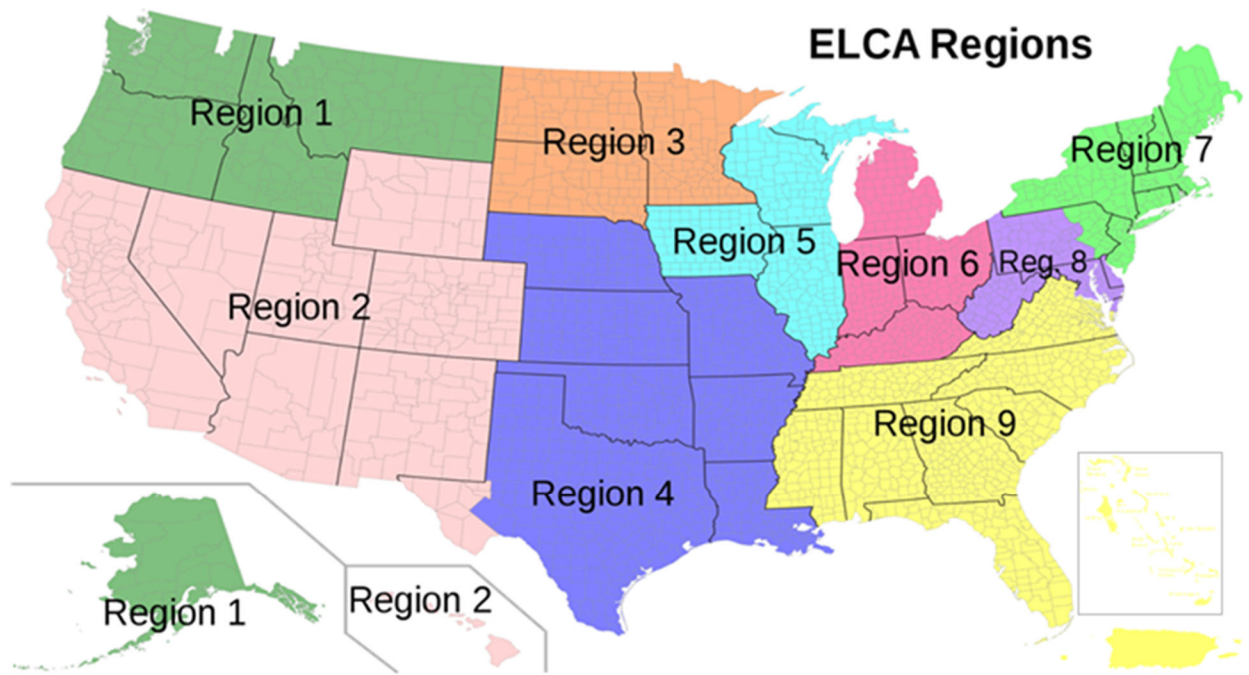

Region 7				
Synod	W/Sacrament (FT)	W/Sacrament (PT)	W/Service (FT)	W/Service (PT)
7A - NJ Synod	2	7	0	0
7B - New England Synod	5	0	0	0
7C - Metro NY Synod	Did Not Report			
7D - Upstate NY Synod	3	7	0	0
7E - NE PA Synod	6	2	1	1
7F - SE PA Synod	1	5	0	0
7G - Slovak Zion Synod	1	0	0	0

Region 8				
Synod	W/Sacrament (FT)	W/Sacrament (PT)	W/Service (FT)	W/Service (PT)
8A - NW PA Synod	4	5	0	0
8B - SW PA Synod	4	3	0	0
8C - Allegheny Synod	3	9	0	0
8D - Lower Susquehanna Synod	4	3	0	0
8E - Upper Susquehanna Synod	3	2	0	0
8F - Delaware-Maryland Synod	4	2	0	1
8G - Metro Washington DC Synod	3	2	0	1
8H - W Virginia/W Maryland Synod	1	2	0	0

Region 9				
Synod	W/Sacrament (FT)	W/Sacrament (PT)	W/Service (FT)	W/Service (PT)
9A - Virginia Synod	6	4	0	0
9B - NC Synod	8	2	1	0
9C - SC Synod	6	1	1	0
9D - Southeastern Synod	4	3	0	0
9E - Florida-Bahamas Synod	5	1	2	0
9F - Caribbean Synod	4	9	2	0