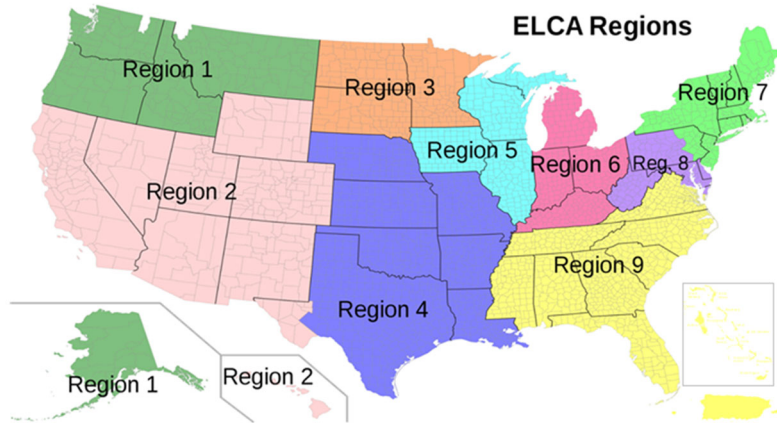

## SEPTEMBER 2024 FIRST CALL VACANCIES

Each year in February and September, synods from across the ELCA gather and report information on vacancies at ministry sites in their synod that would be appropriate for first call deacons or pastors. These vacancies may be open at the time of reporting, or are anticipated to open in the very near future after reporting. While the numbers on this report are from September 2024 and some vacancies may have been filled and others may have opened since the report was created, we hope this resource gives you a sense of where there is a need for Rostered Ministers.

Region 1				
Synod	W/Sacrament (FT)	W/Sacrament (PT)	W/Service (FT)	W/Service (PT)
1A - Alaska Synod	<b>Did Not Report</b>			
1B - NW Washington Synod	2	1	0	0
1C - SW Washington Synod	2	1	0	0
1D - NW Intermountain Synod	<b>Did Not Report</b>			
1E - Oregon Synod	<b>Did Not Report</b>			
1F - Montana Synod	10	4	1	0
Region 2				
Synod	W/Sacrament (FT)	W/Sacrament (PT)	W/Service (FT)	W/Service (PT)
2A - Sierra Pacific Synod	1	1	0	0
2B - SW California Synod	1	0	0	0
2C - Pacifica Synod	1	2	0	0
2D - Grand Canyon Synod	1	0	2	0
2E - Rocky Mountain Synod	<b>Did Not Report</b>			
Region 3				
Synod	W/Sacrament (FT)	W/Sacrament (PT)	W/Service (FT)	W/Service (PT)
3A - Wester ND Synod	22	3	0	0
3B - Eastern ND Synod	13	5	0	0
3C - South Dakota Synod	<b>Did Not Report</b>			
3D - NW Minnesota Synod	15	11	1	0
3E - NE Minnesota Synod	1	2	0	0
3F - SW Minnesota Synod	17	3	1	1
3G - Minneapolis Area Synod	7	3	1	2
3H - St Paul Area Synod	1	1	0	0
3I - SE Minnesota Synod	10	4	1	1

Region 9				
Synod	W/Sacrament (FT)	W/Sacrament (PT)	W/Service (FT)	W/Service (PT)
9A - Virginia Synod	6	4	0	0
9B - NC Synod	8	2	1	0
9C - SC Synod	6	1	1	0
9D - Southeastern Synod	4	3	0	0
9E - Florida-Bahamas Synod	5	1	2	0
9F - Caribbean Synod	4	9	2	0