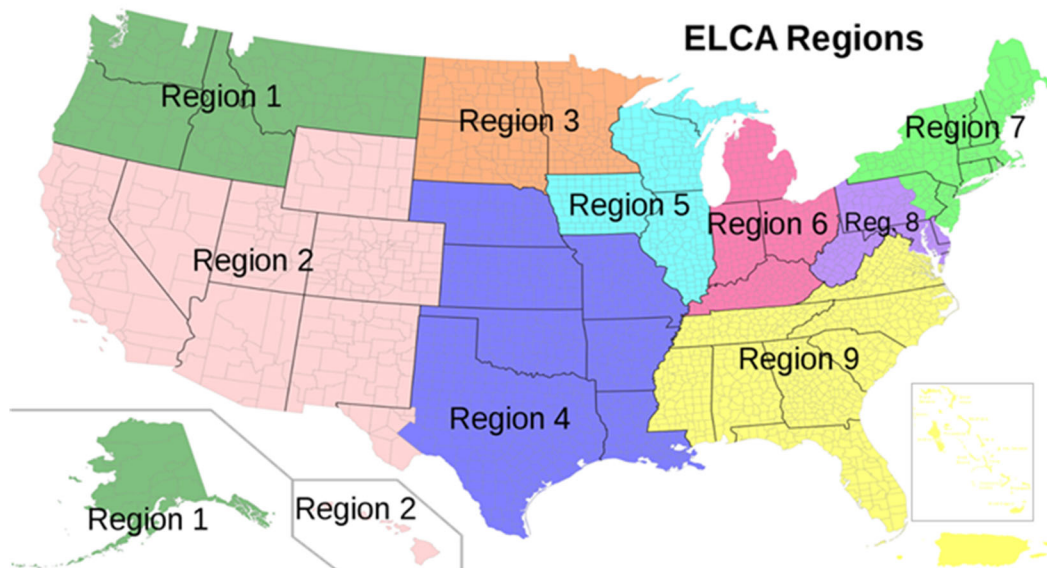

## SEPTEMBER 2024 FIRST CALL VACANCIES

Each year in February and September, synods from across the ELCA gather and report information on vacancies at ministry sites in their synod that would be appropriate for first call deacons or pastors. These vacancies may be open at the time of reporting, or are anticipated to open in the very near future after reporting. While the numbers on this report are from September 2024 and some vacancies may have been filled and others may have opened since the report was created, we hope this resource gives you a sense of where there is a need for Rostered Ministers.

Region 1				
Synod	W/Sacrament (FT)	W/Sacrament (PT)	W/Service (FT)	W/Service (PT)
1A - Alaska Synod	<b>Did Not Report</b>			
1B - NW Washington Synod	2	1	0	0
1C - SW Washington Synod	2	1	0	0
1D - NW Intermountain Synod	<b>Did Not Report</b>			
1E - Oregon Synod	<b>Did Not Report</b>			
1F - Montana Synod	10	4	1	0
Region 2				
Synod	W/Sacrament (FT)	W/Sacrament (PT)	W/Service (FT)	W/Service (PT)
2A - Sierra Pacific Synod	1	1	0	0
2B - SW California Synod	1	0	0	0
2C - Pacifica Synod	1	2	0	0
2D - Grand Canyon Synod	1	0	2	0
2E - Rocky Mountain Synod	<b>Did Not Report</b>			
Region 3				
Synod	W/Sacrament (FT)	W/Sacrament (PT)	W/Service (FT)	W/Service (PT)
3A - Wester ND Synod	22	3	0	0
3B - Eastern ND Synod	13	5	0	0
3C - South Dakota Synod	<b>Did Not Report</b>			
3D - NW Minnesota Synod	15	11	1	0
3E - NE Minnesota Synod	1	2	0	0
3F - SW Minnesota Synod	17	3	1	1
3G - Minneapolis Area Synod	7	3	1	2
3H - St Paul Area Synod	1	1	0	0
3I - SE Minnesota Synod	10	4	1	1