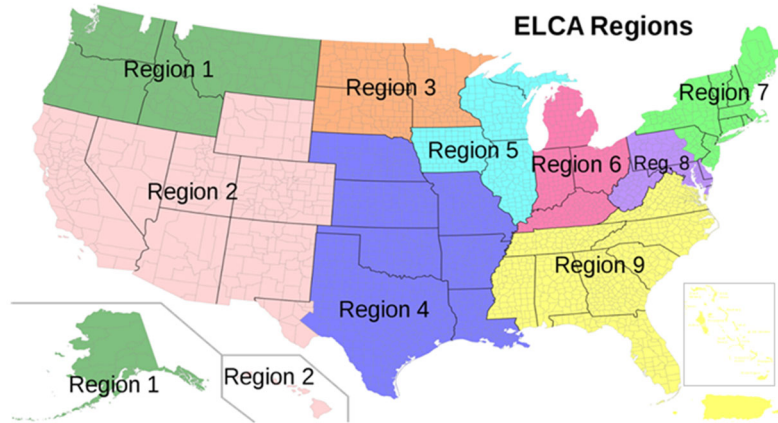

FEBRUARY 2025 FIRST CALL VACANCIES

Each year in February and September, synods from across the ELCA gather and report information on vacancies at ministry sites in their synod that would be appropriate for first call deacons or pastors. These vacancies may be open at the time of reporting, or are anticipated to open in the very near future after reporting. While the numbers on this report are from **February 2025** and some vacancies may have been filled and others may have opened since the report was created, we hope this resource gives you a sense of where there is a need for Rostered Ministers.

Region 1				
Synod	W/Sacrament (FT)	W/Sacrament (PT)	W/Service (FT)	W/Service (PT)
1A - Alaska Synod	0	0	0	0
1B - NW Washington Synod	1	1	0	0
1C - SW Washington Synod	6	0	0	0
1D - NW Intermountain Synod	3	7	2	0
1E - Oregon Synod	0	0	0	0
1F - Montana Synod	0	0	0	0