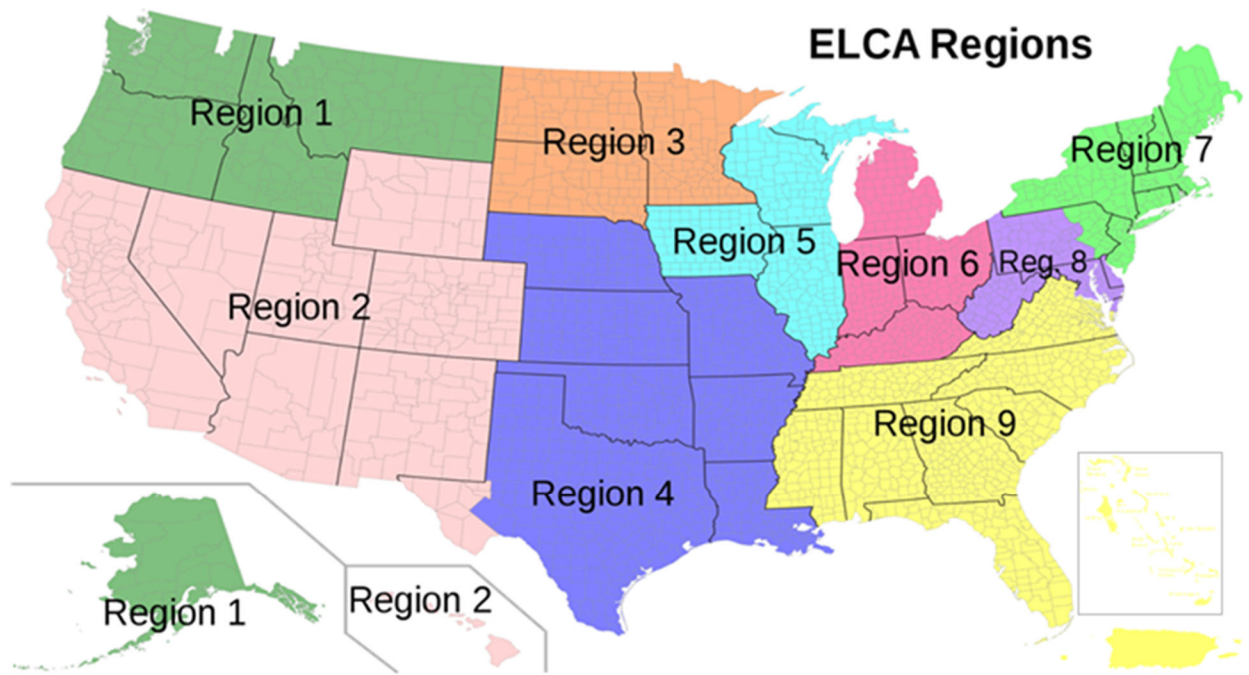

Region 7				
Synod	W/Sacrament (FT)	W/Sacrament (PT)	W/Service (FT)	W/Service (PT)
7A - NJ Synod	3	5	0	0
7B - New England Synod	4	2	0	0
7C - Metro NY Synod	7	0	0	0
7D - Upstate NY Synod	1	3	0	0
7E - NE PA Synod	6	5	0	0
7F - SE PA Synod	0	8	1	0
7G - Slovak Zion Synod	1	1	0	0

Region 8				
Synod	W/Sacrament (FT)	W/Sacrament (PT)	W/Service (FT)	W/Service (PT)
8A - NW PA Synod	6	6	0	0
8B - SW PA Synod	3	0	0	0
8C - Allegheny Synod	3	4	0	0
8D - Lower Susquehanna Synod	5	3	1	0
8E - Upper Susquehanna Synod	5	10	0	0
8F - Delaware-Maryland Synod	4	2	0	1
8G - Metro Washington DC Synod	2	1	0	1
8H - W Virginia/W Maryland Synod	0	1	0	0

Region 9				
Synod	W/Sacrament (FT)	W/Sacrament (PT)	W/Service (FT)	W/Service (PT)
9A - Virginia Synod	6	4	0	0
9B - NC Synod	16	8	3	0
9C - SC Synod	6	1	1	0
9D - Southeastern Synod	2	2	0	0
9E - Florida-Bahamas Synod	5	1	2	0
9F - Caribbean Synod	0	14	0	0