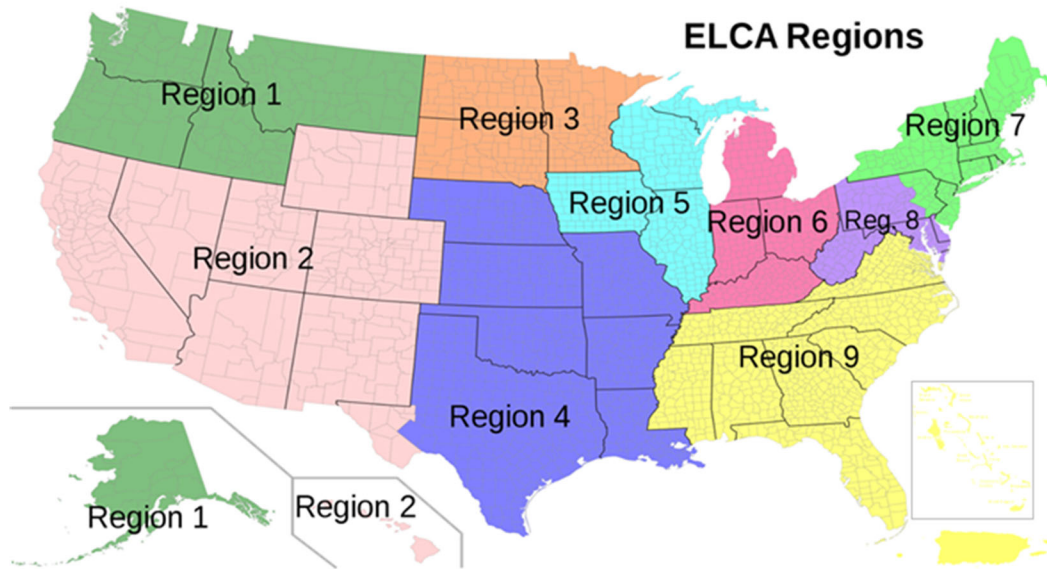

Region 4				
Synod	W/Sacrament (FT)	W/Sacrament (PT)	W/Service (FT)	W/Service (PT)
4A - Nebraska Synod	18	2	0	0
4B - Central States Synod	6	7	0	0
4C - Arkansas-Oklahoma Synod	3	3	0	0
4D - Northern Texas Northern Louisiana Synod	7	1	0	0
4E - SW Texas Synod	3	0	0	0
4F - Texas-Louisiana Gulf Coast Synod	7	4	1	0

Region 5				
Synod	W/Sacrament (FT)	W/Sacrament (PT)	W/Service (FT)	W/Service (PT)
5A - Metro Chicago Synod	7	8	2	1
5B - Northern IL Synod	4	6	1	0
5C - Central/Southern IL Synod	3	4	0	1
5D - SE Iowa Synod	7	7	1	0
5E - Western Iowa Synod	2	2	1	0
5F - NE Iowa Synod	7	6	0	0
5G - Northern Great Lakes Synod	4	1	0	0
5H - NW Wisconsin Synod	9	9	0	0
5I - East-Central Wisconsin Synod	0	2	0	0
5J - Greater Milwaukee Synod	6	1	0	0
5K - South-Central Wisconsin Synod	2	1	0	0
5L - La Crosse Area Synod	3	1	0	0

Region 6				
Synod	W/Sacrament (FT)	W/Sacrament (PT)	W/Service (FT)	W/Service (PT)
6A - SE Michigan Synod	1	0	0	0
6B - North/West Lower Michigan Synod	1	1	0	0
6C - Indiana/Kentucky Synod	7	11	0	1
6D - NW Ohio Synod	3	2	0	0
6E - NE Ohio Synod	4	6	0	0
6F - Southern Ohio Synod	2	0	0	0