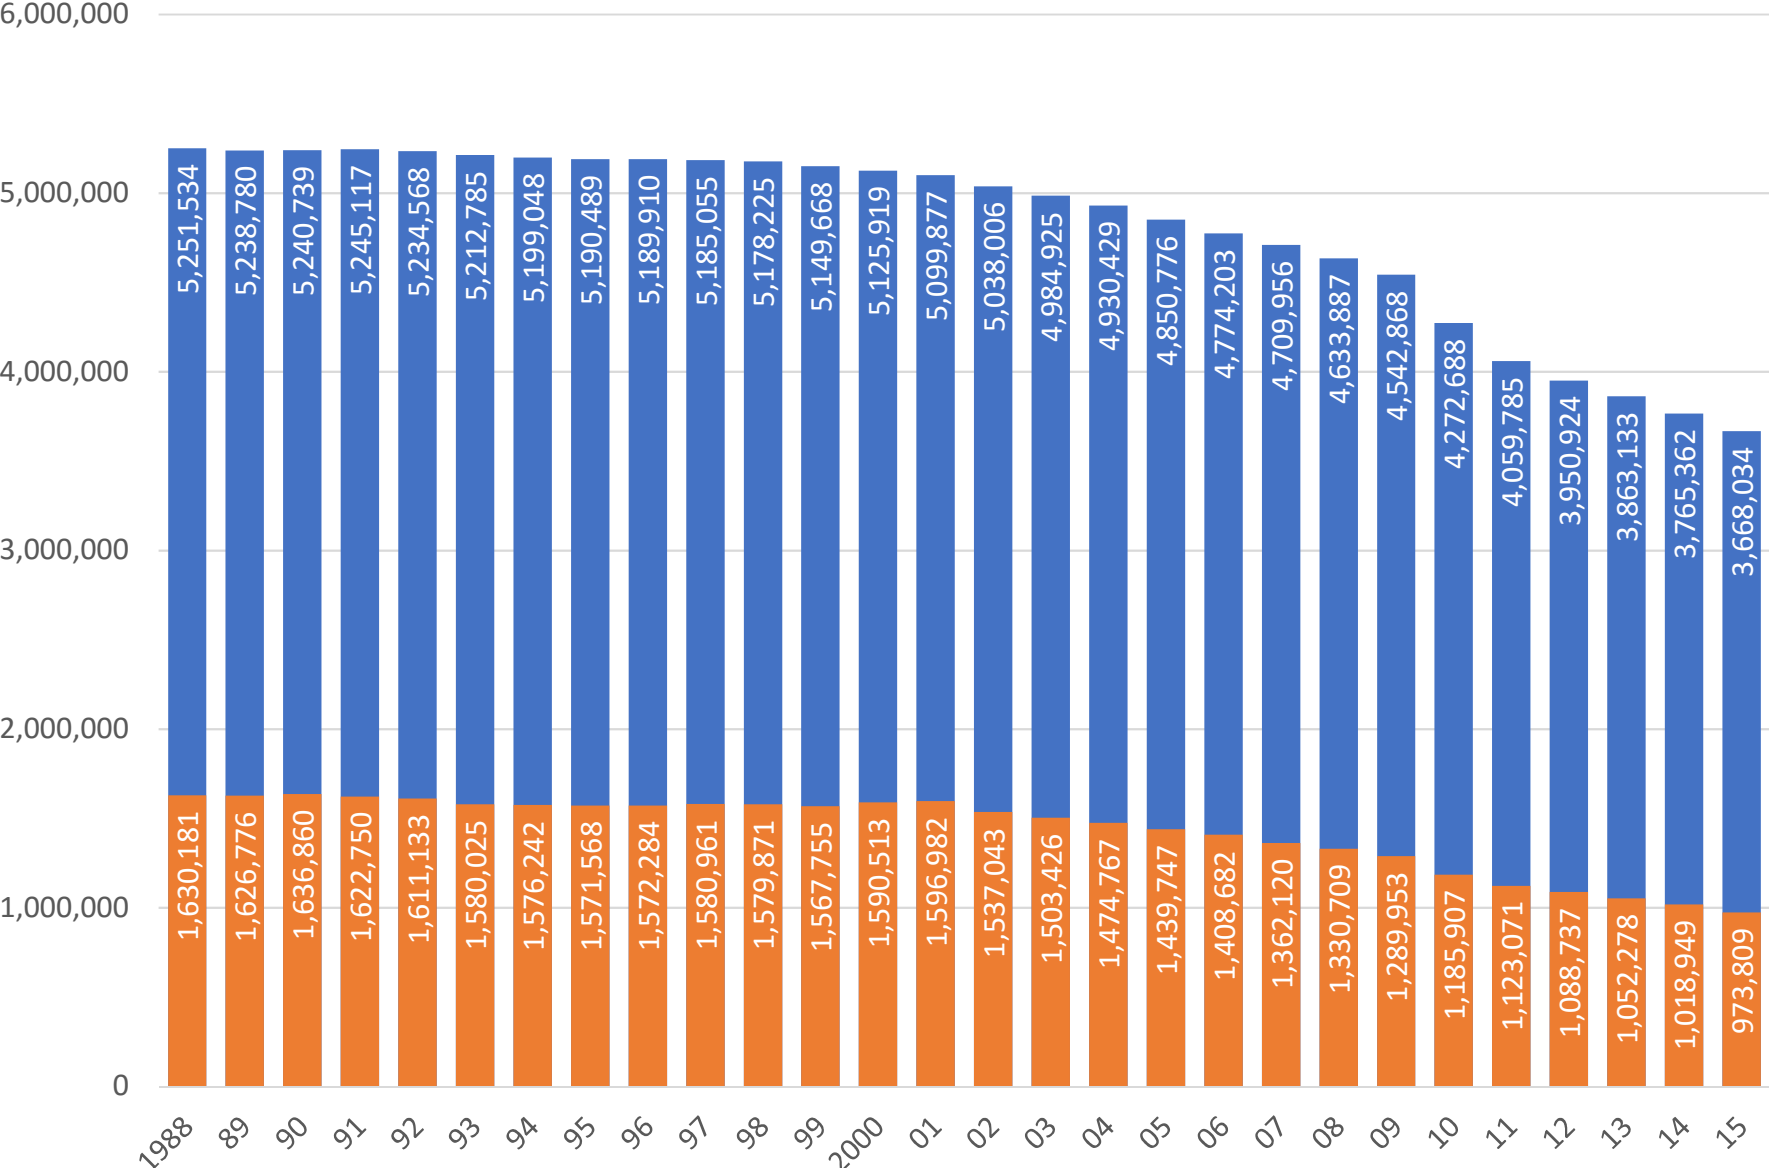

Baptized Membership and Average Attendance, 1988-2015.

On average, 29.6 percent of baptized members attend worship.

Source: Summary of Congregational Statistics, 1988-2015

Created on 28 Feb 2017; Research and Evaluation, ELCA Office of the Presiding Bishop