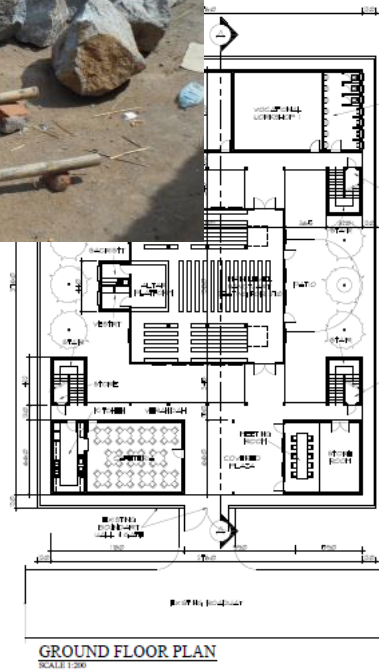

PROPOSED NEW LUTHERAN COMMUNITY CENTER for THE EVANGELICAL LUTHERAN CHURCH IN AMERICA in Juba, South Sudan

BIRD'S EYE PERSPECTIVE
NO SCALE

PROJECT AREAS

| | |
|---------------------------|-----------------|
| GROUND FLOOR | 659 SQM |
| FIRST FLOOR | 519 SQM |
| TOTAL PROJECT AREA | 1178 SQM |