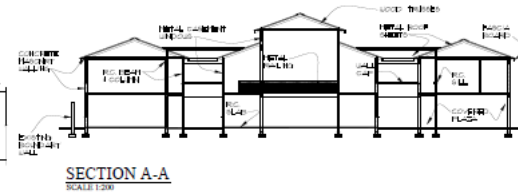

PROPOSED NEW LUTHERAN COMMUNITY CENTER for THE EVANGELICAL LUTHERAN CHURCH IN AMERICA in Juba, South Sudan

BIRD'S EYE PERSPECTIVE
NO SCALE

PROJECT AREAS

| | |
|---------------------------|-----------------|
| GROUND FLOOR | 659 SQM |
| FIRST FLOOR | 519 SQM |
| TOTAL PROJECT AREA | 1178 SQM |