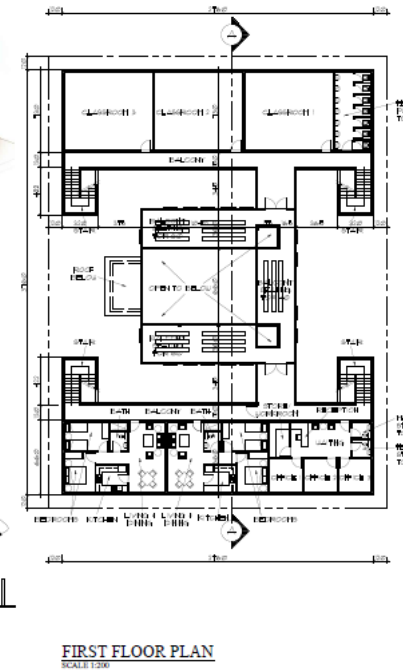

PROPOSED NEW LUTHERAN COMMUNITY CENTER for THE EVANGELICAL LUTHERAN CHURCH IN AMERICA in Juba, South Sudan

BIRD'S EYE PERSPECTIVE
NO SCALE

PROJECT AREAS

| | |
|---------------------------|-----------------|
| GROUND FLOOR | 659 SQM |
| FIRST FLOOR | 519 SQM |
| TOTAL PROJECT AREA | 1178 SQM |