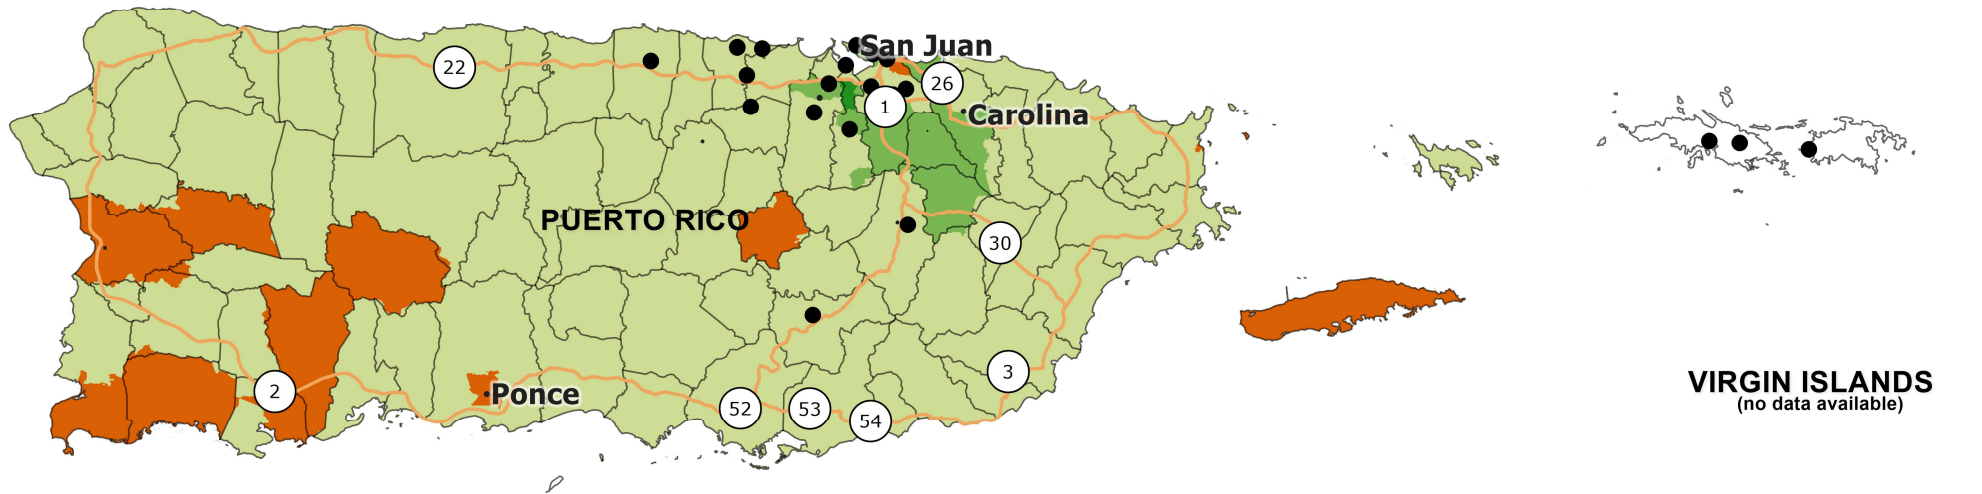

# Caribbean Synod 2020 Median Household Income by ZIP Codes

## LEGEND

- County
  - ELCA Congregation
- Median Household Income**
- \$0 to \$15,000
  - \$15,001 to \$30,000
  - \$30,001 to \$50,000
  - \$50,001 to \$75,000
  - \$75,001 +

**ELCA World Hunger**  
**Evangelical Lutheran Church in America**  
 God's work. Our hands.