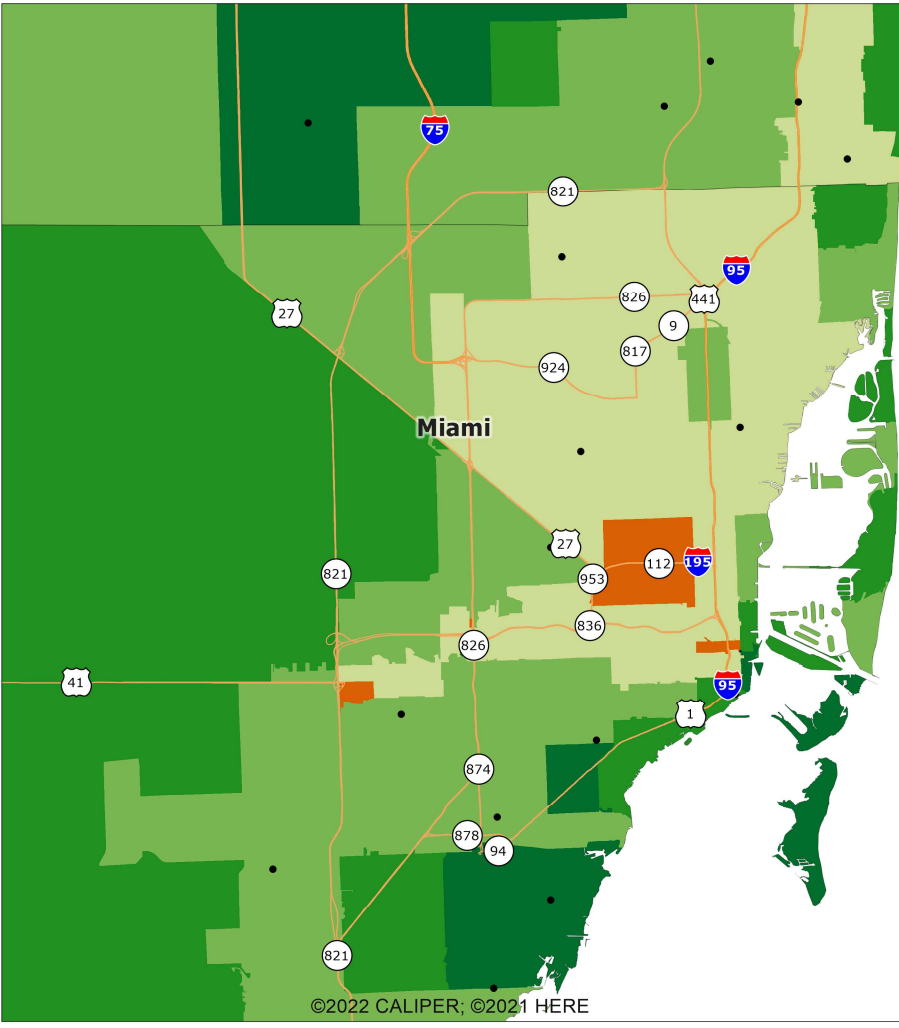

Florida-Bahamas Synod (Florida only) 2020 Median Household Income by ZIP Codes

Tampa Area

ELCA World Hunger
Evangelical Lutheran Church in America
 God's work. Our hands.

Florida-Bahamas Synod: Select Areas 2020 Median Household Income by ZIP Codes

Orlando Area

Miami Area