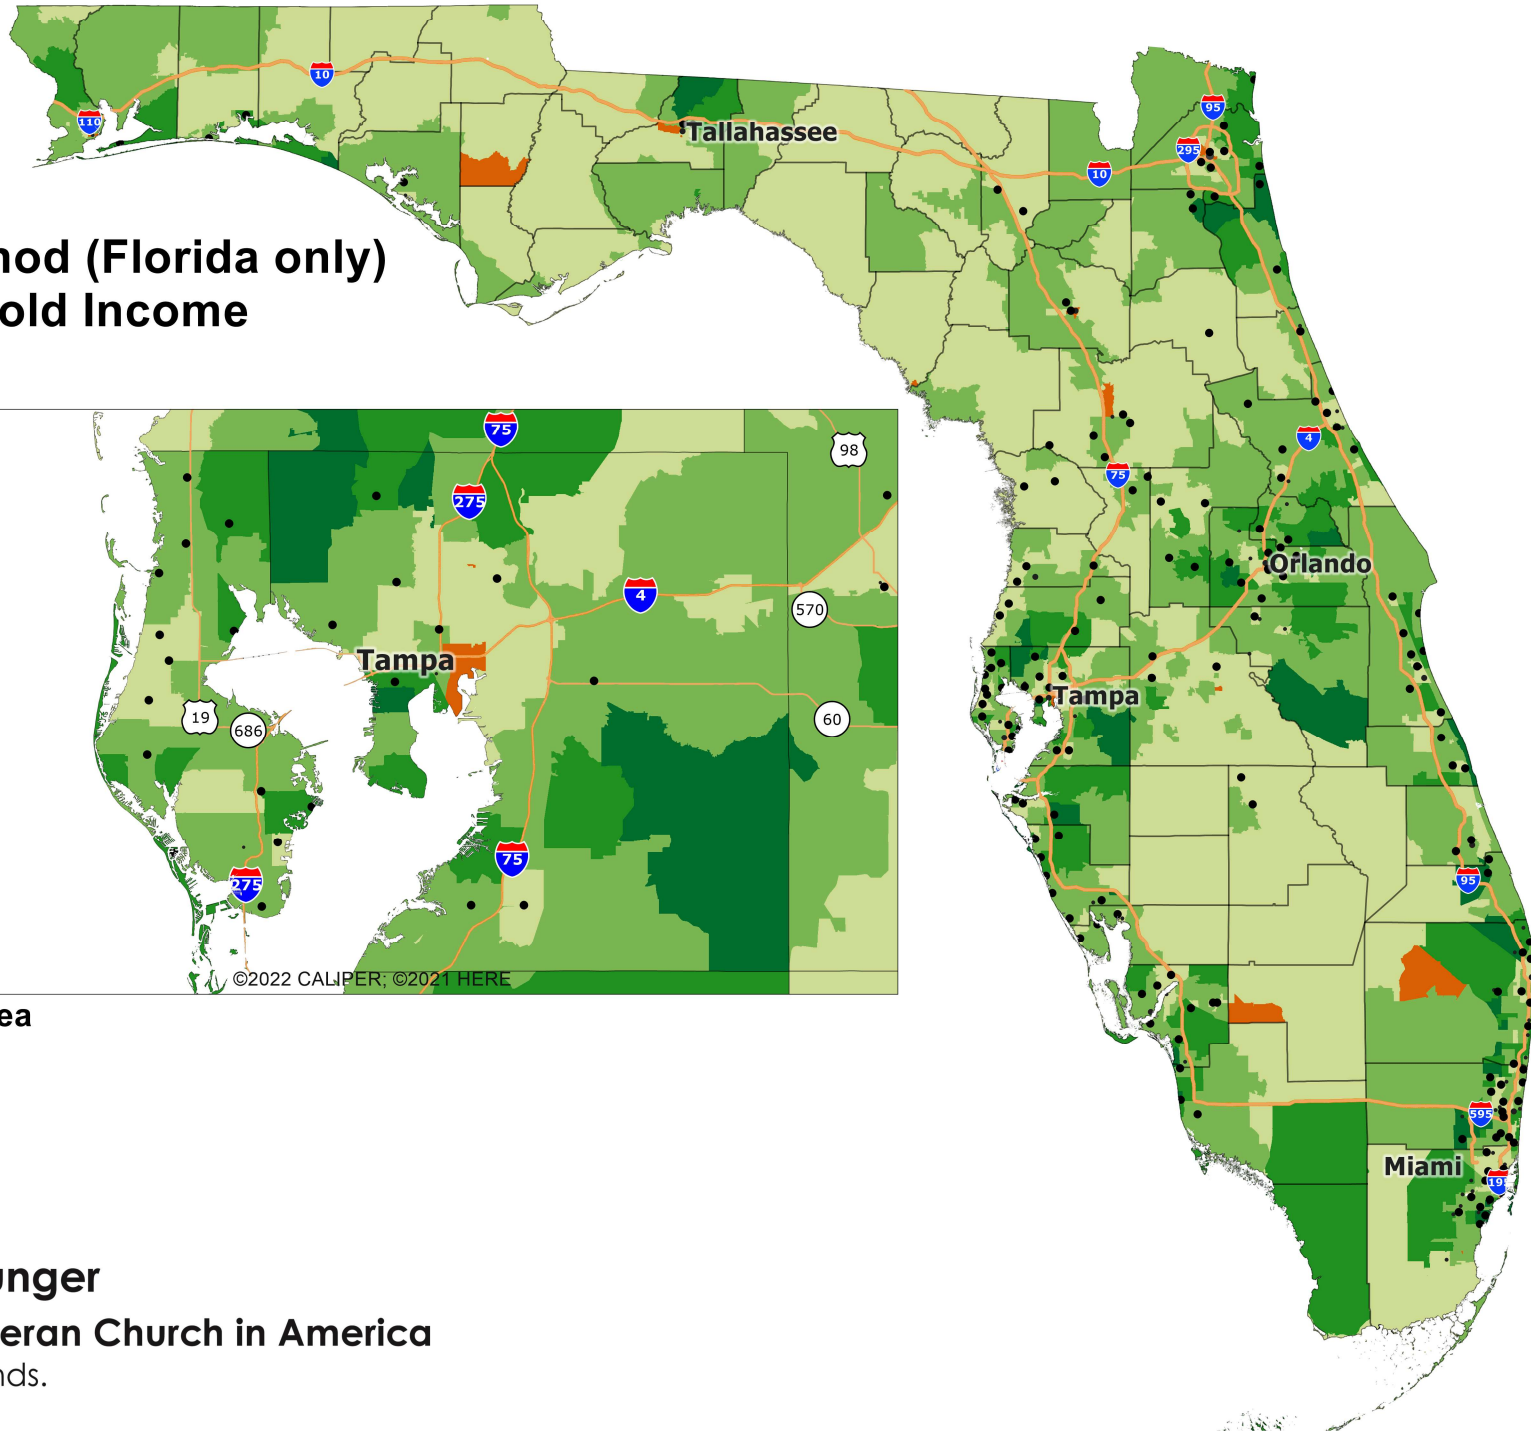

Florida-Bahamas Synod (Florida only) 2020 Median Household Income by ZIP Codes

Tampa Area

ELCA World Hunger
Evangelical Lutheran Church in America
 God's work. Our hands.

Florida-Bahamas Synod: Select Areas 2020 Median Household Income by ZIP Codes

Orlando Area

Miami Area