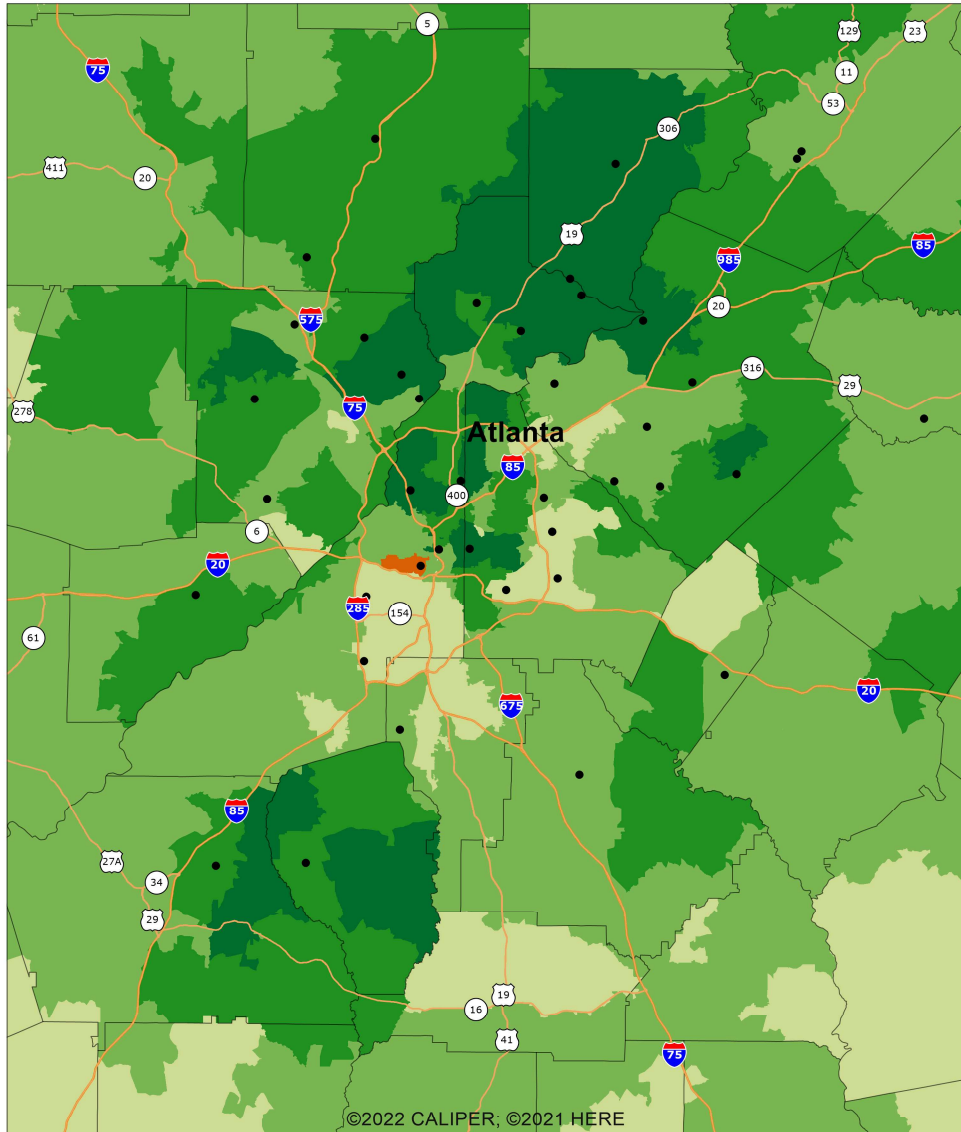

Southeastern Synod 2020 Median Household Income by ZIP Codes

ELCA World Hunger
Evangelical Lutheran Church in America
God's work. Our hands.

Southeastern Synod: Select Areas 2020 Median Household Income by ZIP Codes

Atlanta Area

Memphis Area

Nashville Area