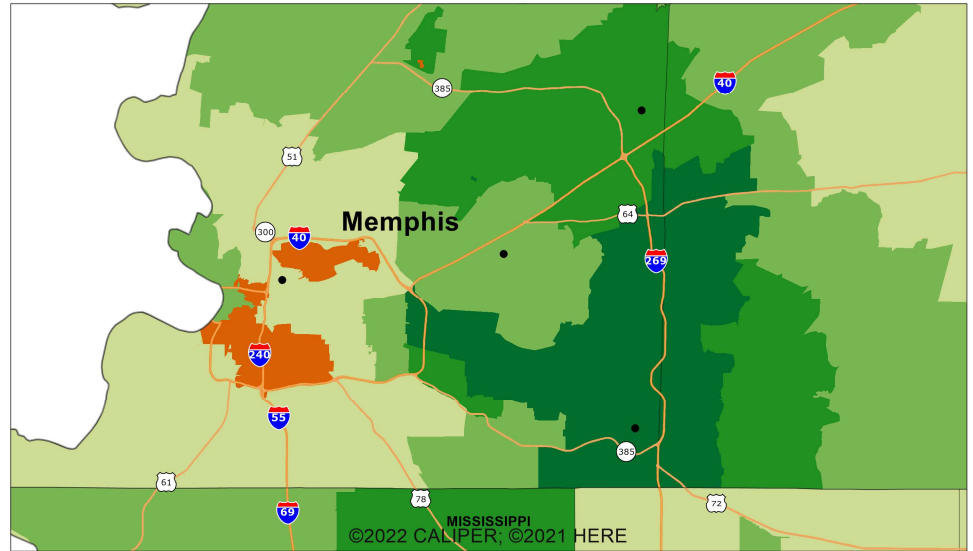

Southeastern Synod 2020 Median Household Income by ZIP Codes

ELCA World Hunger
Evangelical Lutheran Church in America
God's work. Our hands.

Southeastern Synod: Select Areas 2020 Median Household Income by ZIP Codes

Atlanta Area

Memphis Area

Nashville Area