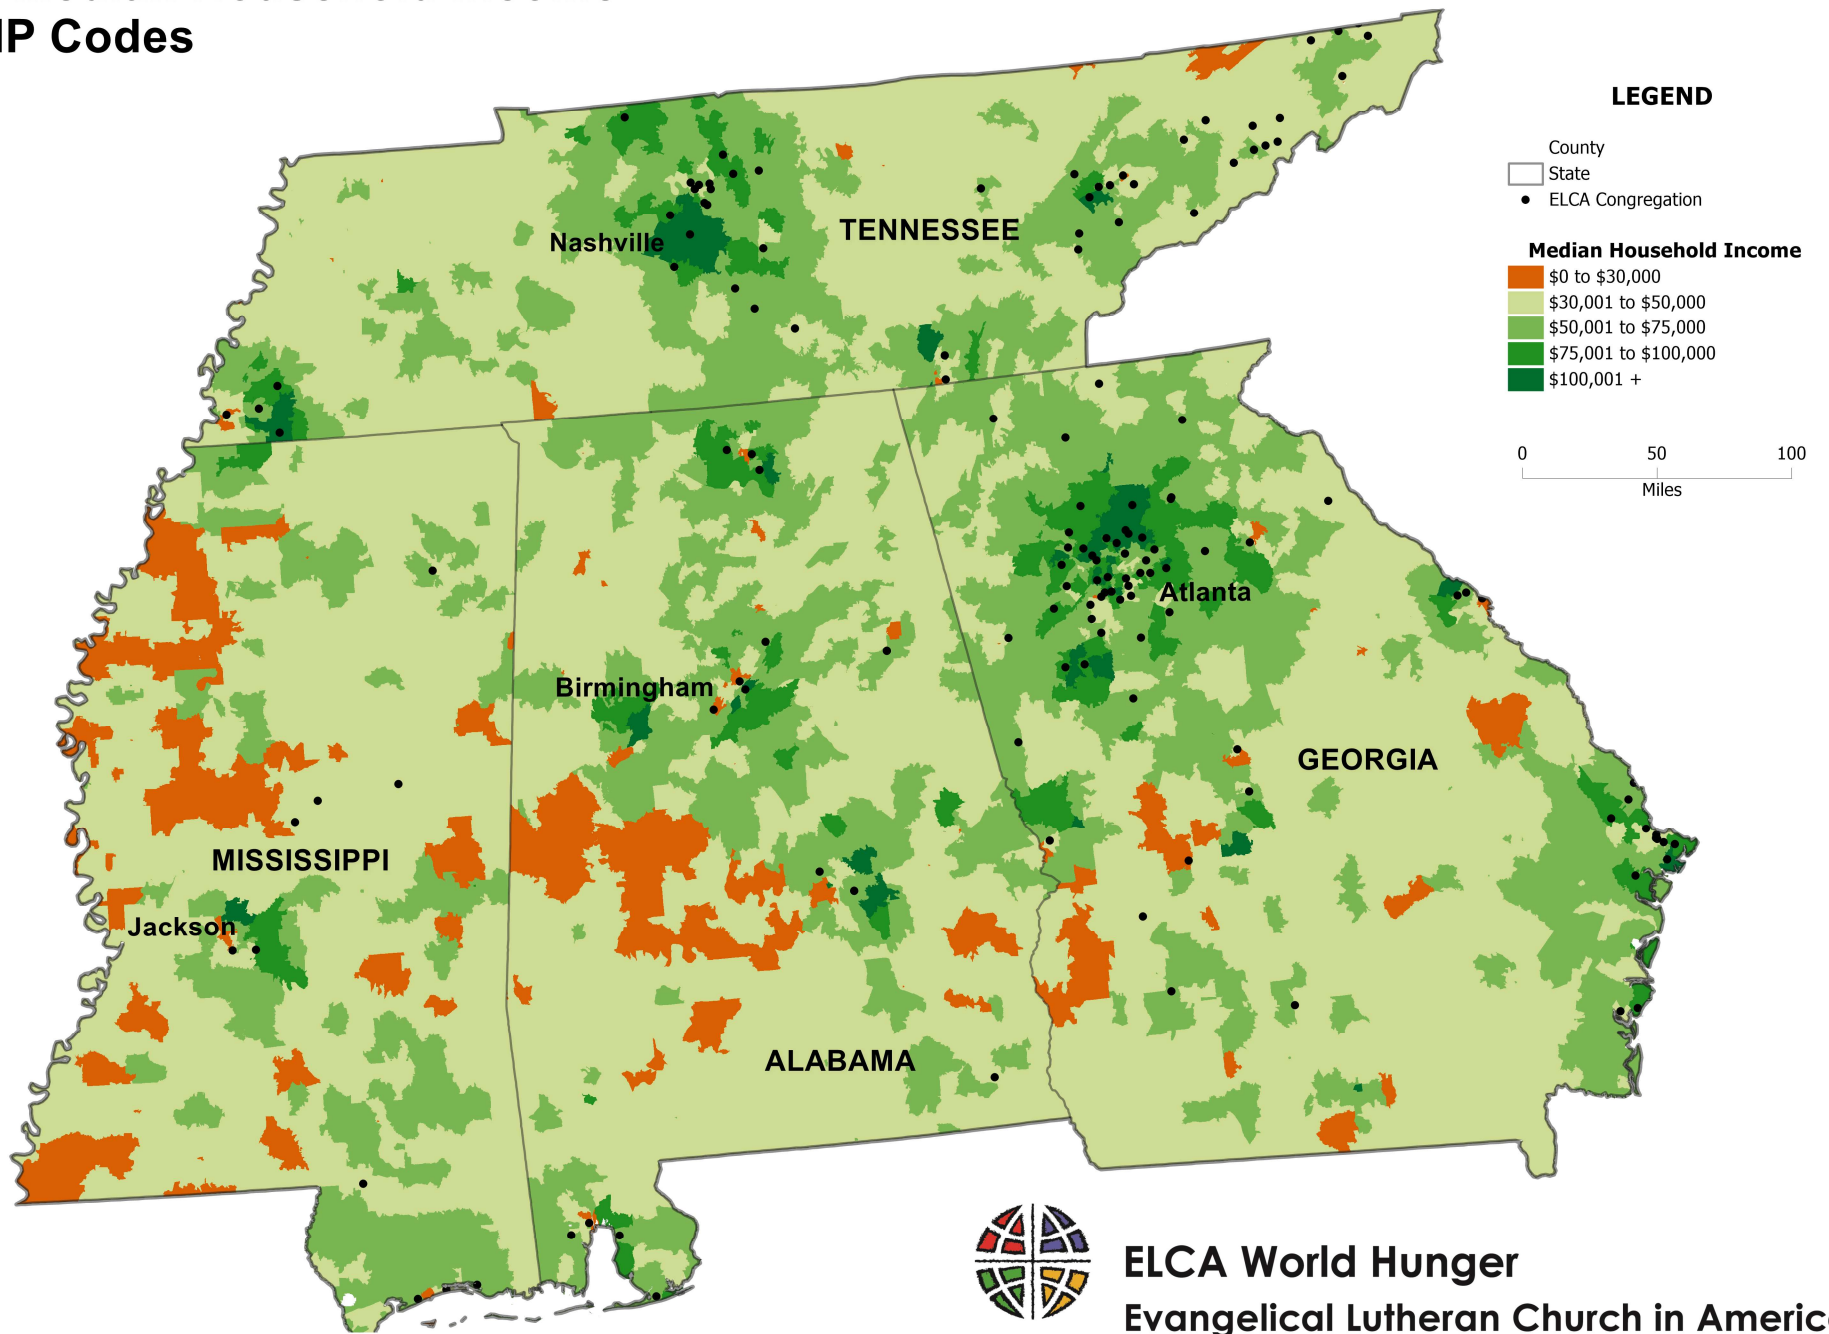

Southeastern Synod 2020 Median Household Income by ZIP Codes

ELCA World Hunger
Evangelical Lutheran Church in America
God's work. Our hands.

Southeastern Synod: Select Areas 2020 Median Household Income by ZIP Codes

Atlanta Area

Memphis Area

Nashville Area