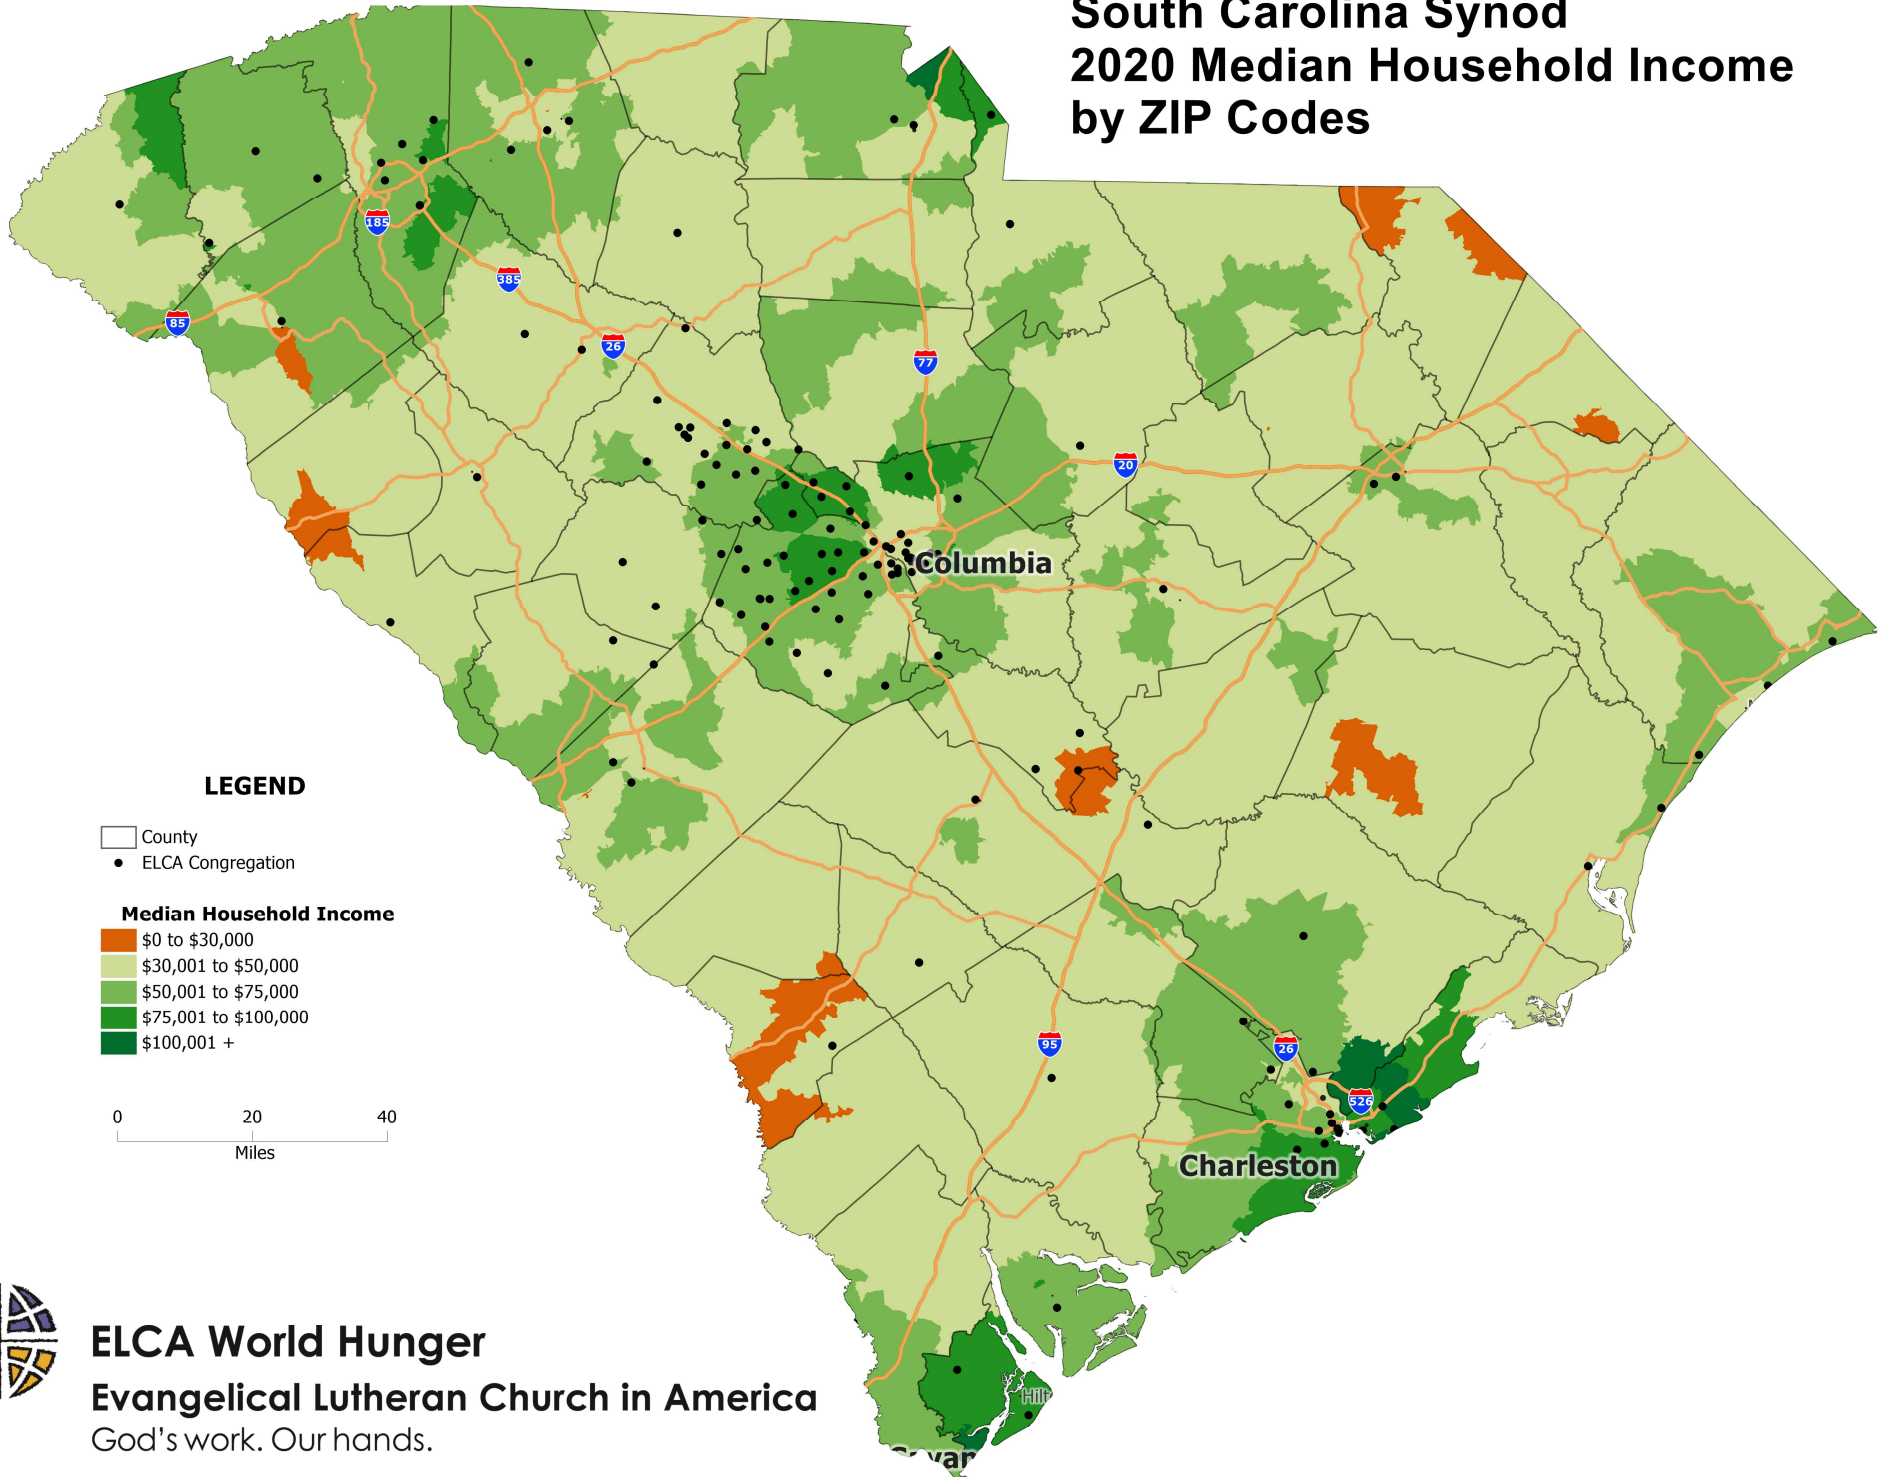

South Carolina Synod 2020 Median Household Income by ZIP Codes

LEGEND

- County
 - ELCA Congregation
- Median Household Income**
- \$0 to \$30,000
 - \$30,001 to \$50,000
 - \$50,001 to \$75,000
 - \$75,001 to \$100,000
 - \$100,001 +

0 20 40
Miles

ELCA World Hunger
Evangelical Lutheran Church in America
God's work. Our hands.