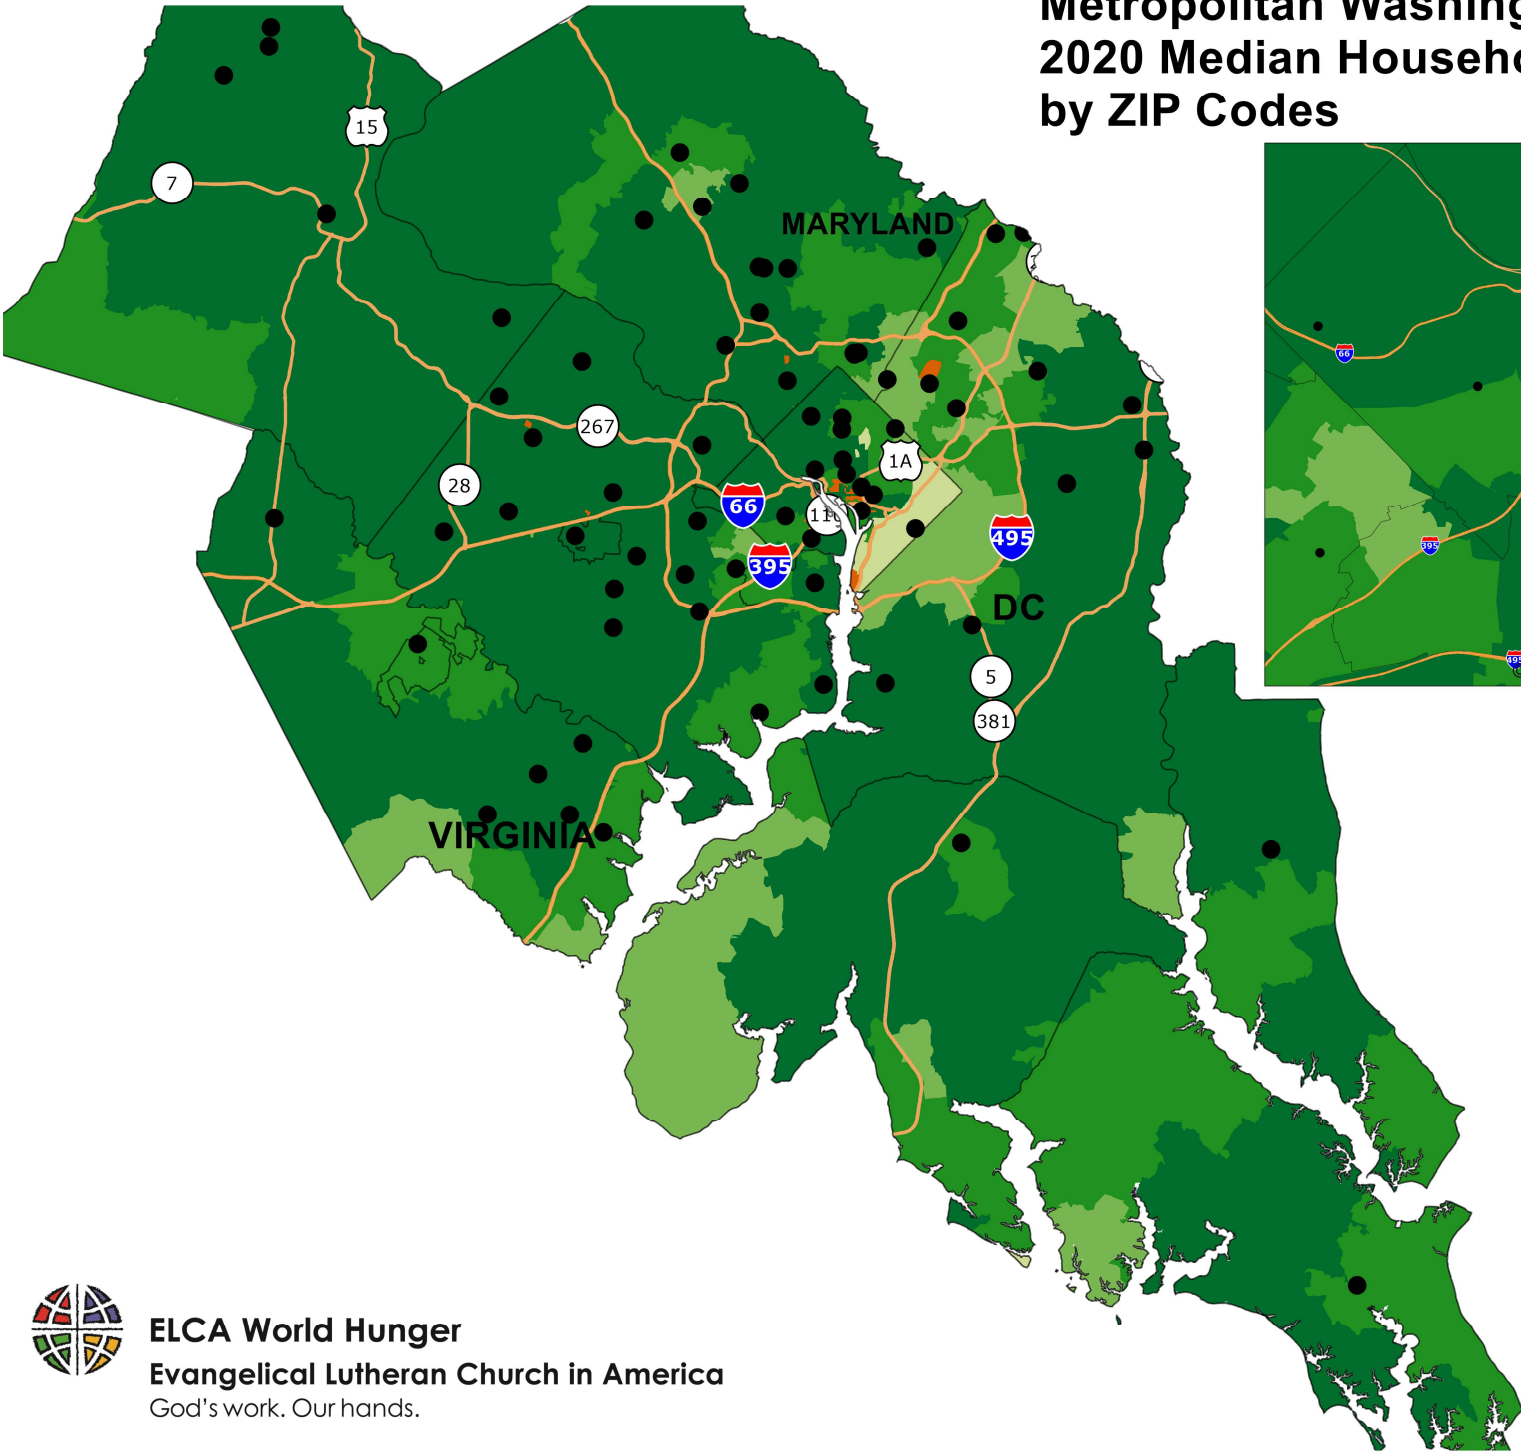

# Metropolitan Washington, D.C. Synod 2020 Median Household Income by ZIP Codes

Washington DC Area

### LEGEND

- County
  - ELCA Congregation
- Median Household Income**
- \$0 to \$30,000
  - \$30,001 to \$50,000
  - \$50,001 to \$75,000
  - \$75,001 to \$100,000
  - \$100,001 +

**ELCA World Hunger**  
**Evangelical Lutheran Church in America**  
 God's work. Our hands.