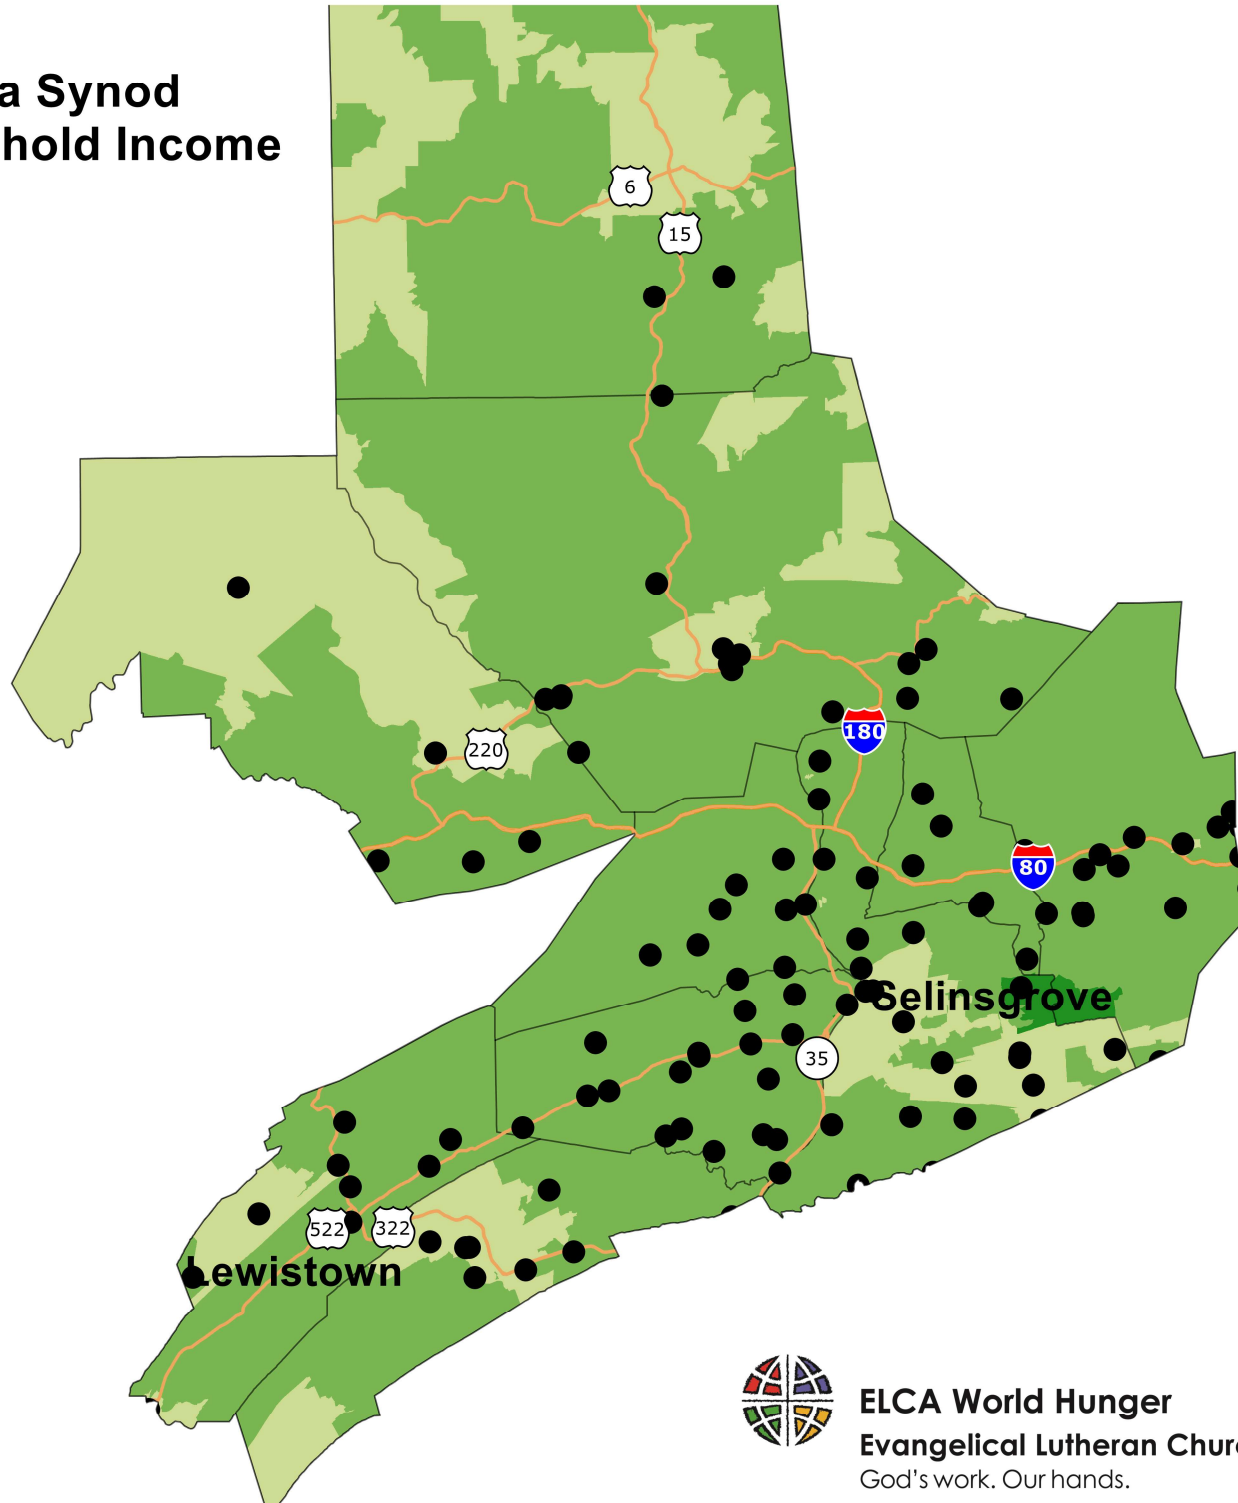

Upper Susquehanna Synod 2020 Median Household Income by ZIP Codes

LEGEND

- County
- ELCA Congregation

Median Household Income

- \$0 to \$30,000
- \$30,001 to \$50,000
- \$50,001 to \$75,000
- \$75,001 to \$100,000
- \$100,001 +

0 10 20
Miles

ELCA World Hunger
Evangelical Lutheran Church in America
God's work. Our hands.