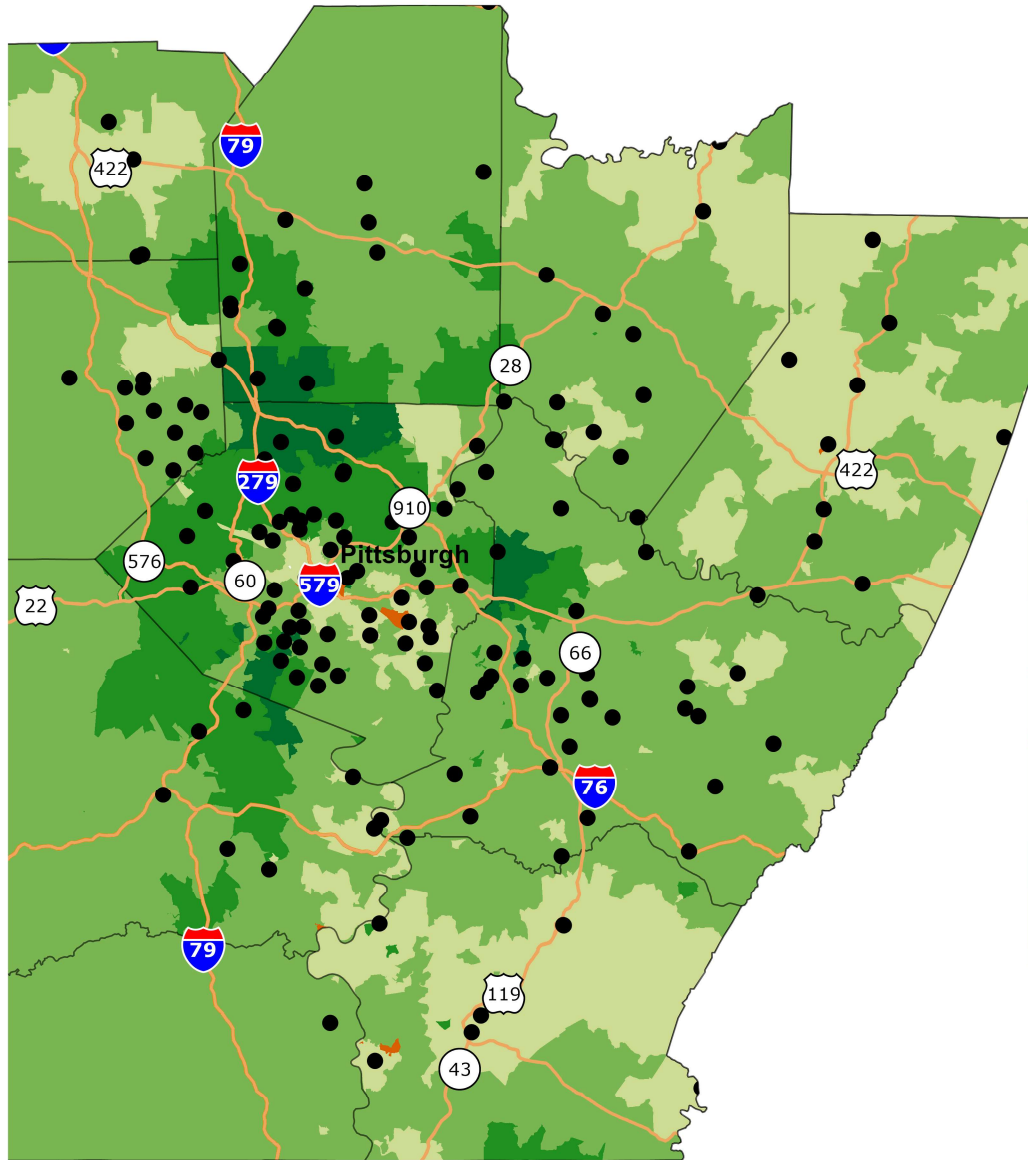

# Southwestern Pennsylvania Synod 2020 Median Household Income by ZIP Codes

## LEGEND

- County
  - ELCA Congregation
- Median Household Income**
- \$0 to \$30,000
  - \$30,001 to \$50,000
  - \$50,001 to \$75,000
  - \$75,001 to \$100,000
  - \$100,001 +

©2022 CALIPER; ©2021 HERE

**ELCA World Hunger**  
**Evangelical Lutheran Church in America**  
 God's work. Our hands.