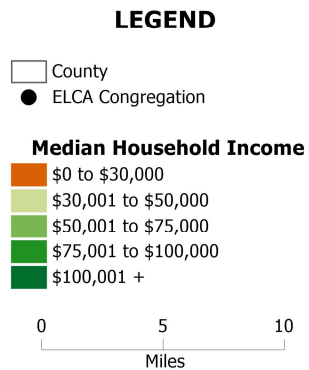

Southeastern Pennsylvania Synod 2020 Median Household Income by ZIP Codes

©2022 CALIPER; ©2021 HERE

ELCA World Hunger
Evangelical Lutheran Church in America
God's work. Our hands.