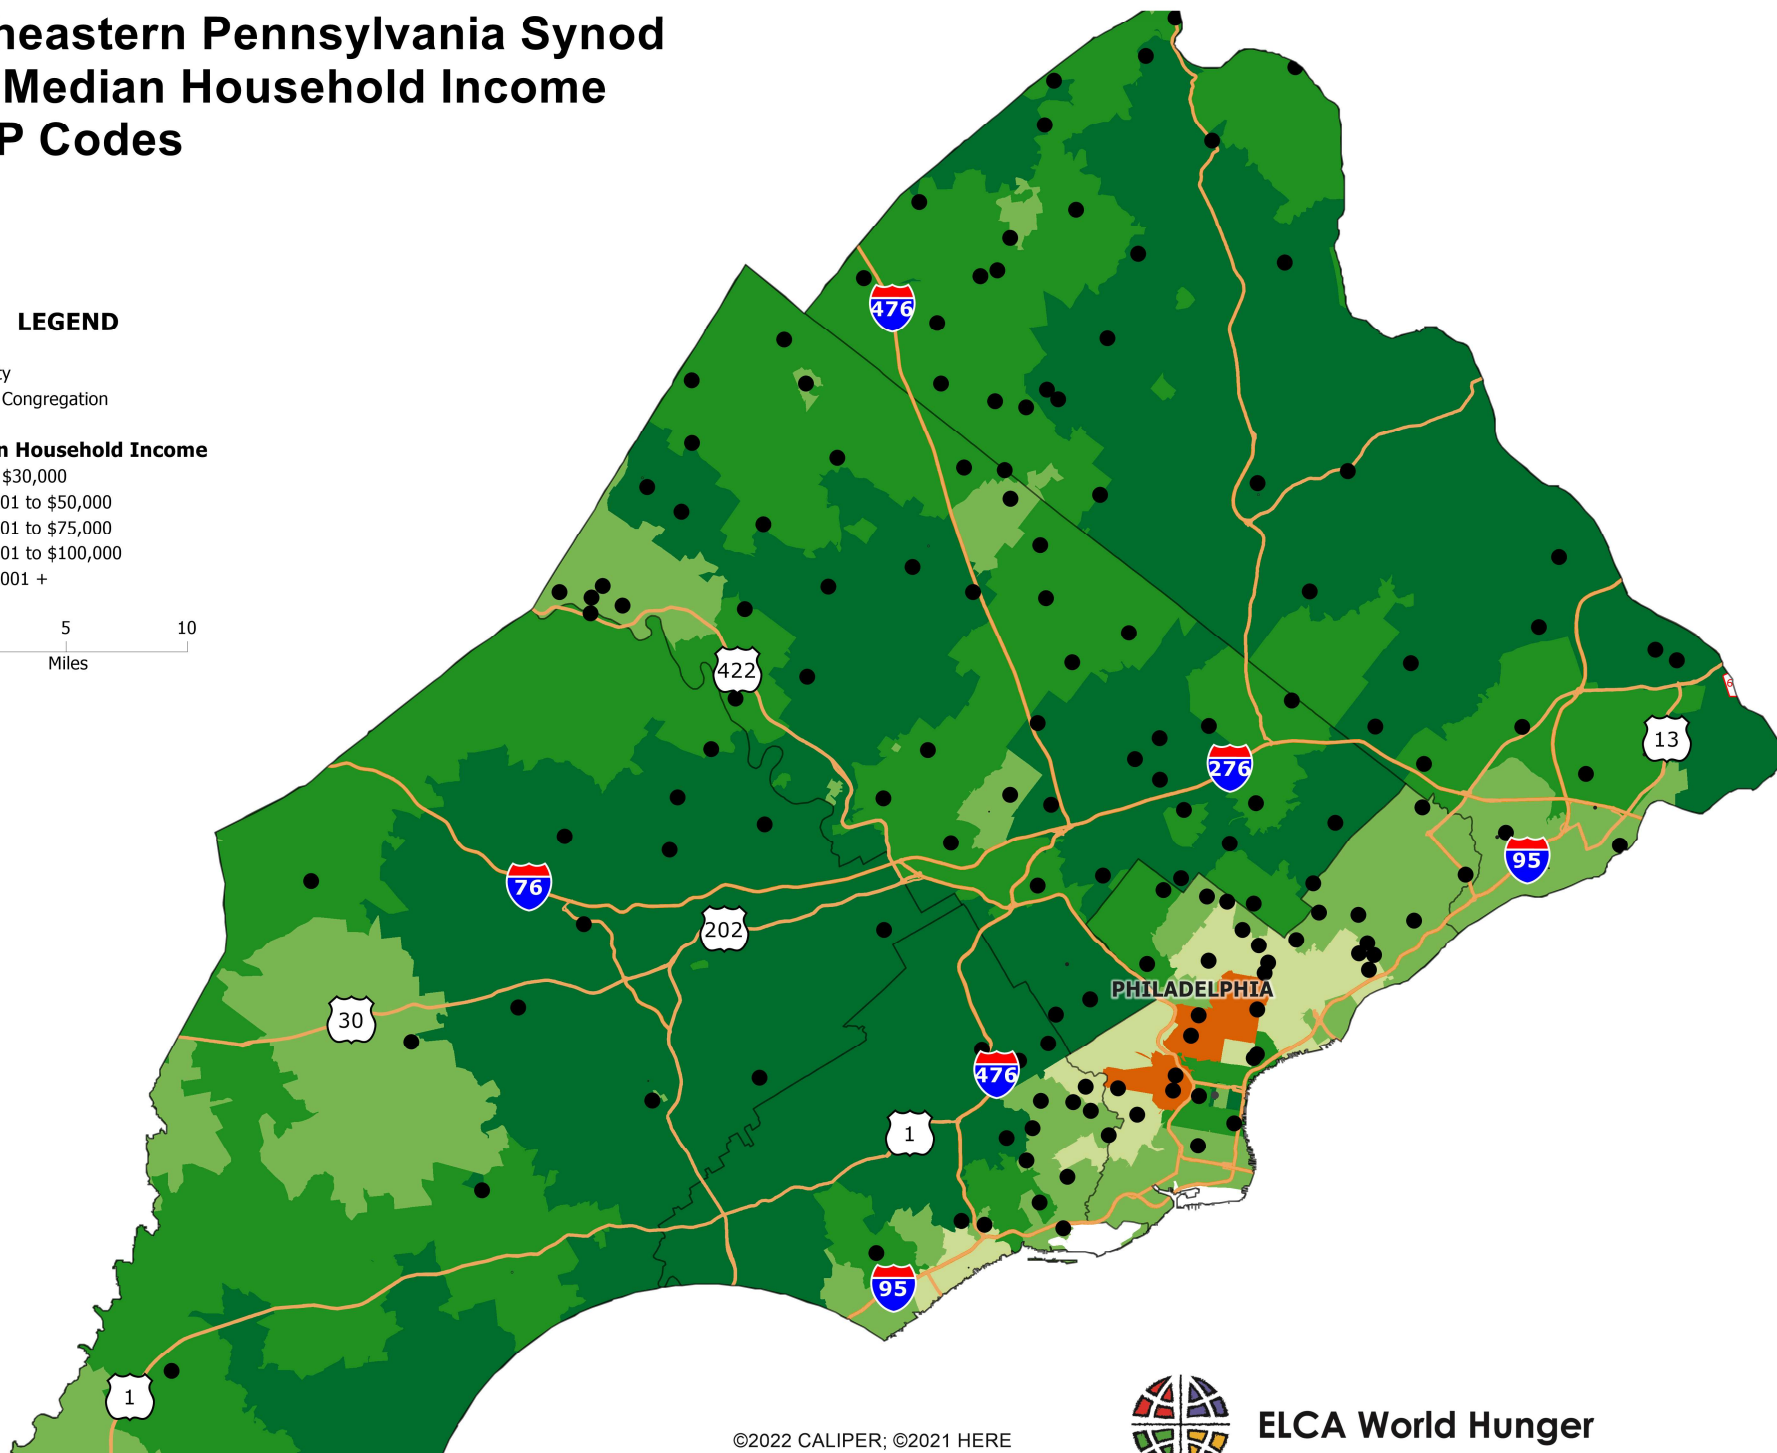

Southeastern Pennsylvania Synod 2020 Median Household Income by ZIP Codes

©2022 CALIPER; ©2021 HERE

ELCA World Hunger
Evangelical Lutheran Church in America
God's work. Our hands.