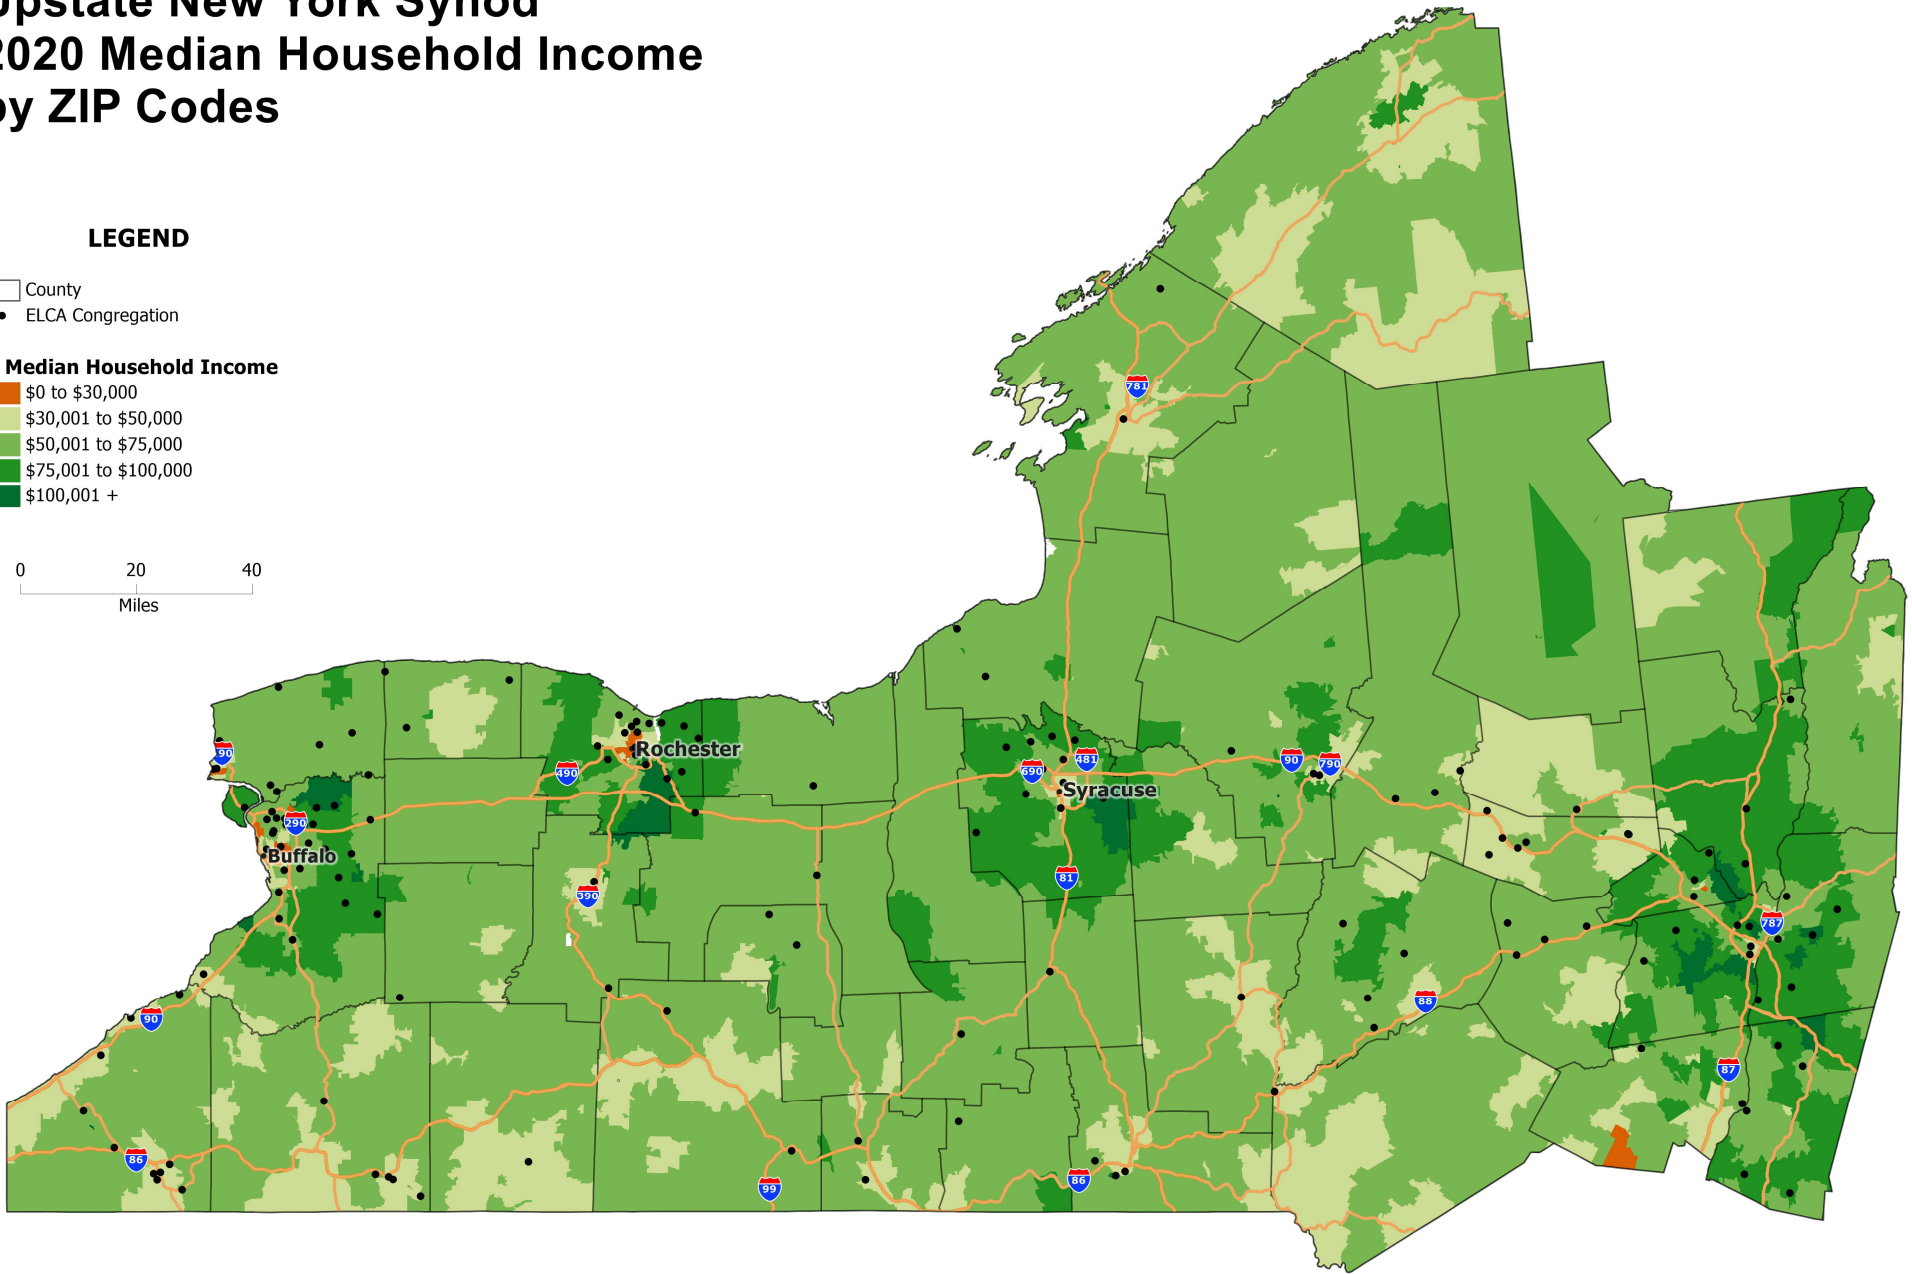

Upstate New York Synod 2020 Median Household Income by ZIP Codes

LEGEND

- County
 - ELCA Congregation
- Median Household Income**
- \$0 to \$30,000
 - \$30,001 to \$50,000
 - \$50,001 to \$75,000
 - \$75,001 to \$100,000
 - \$100,001 +

©2022 CALIPER; ©2021 HERE

ELCA World Hunger
Evangelical Lutheran Church in America
 God's work. Our hands.

Upstate New York Synod: Select Areas 2020 Median Household Income by ZIP Codes

Buffalo and Rochester Area

Syracuse and Albany Area