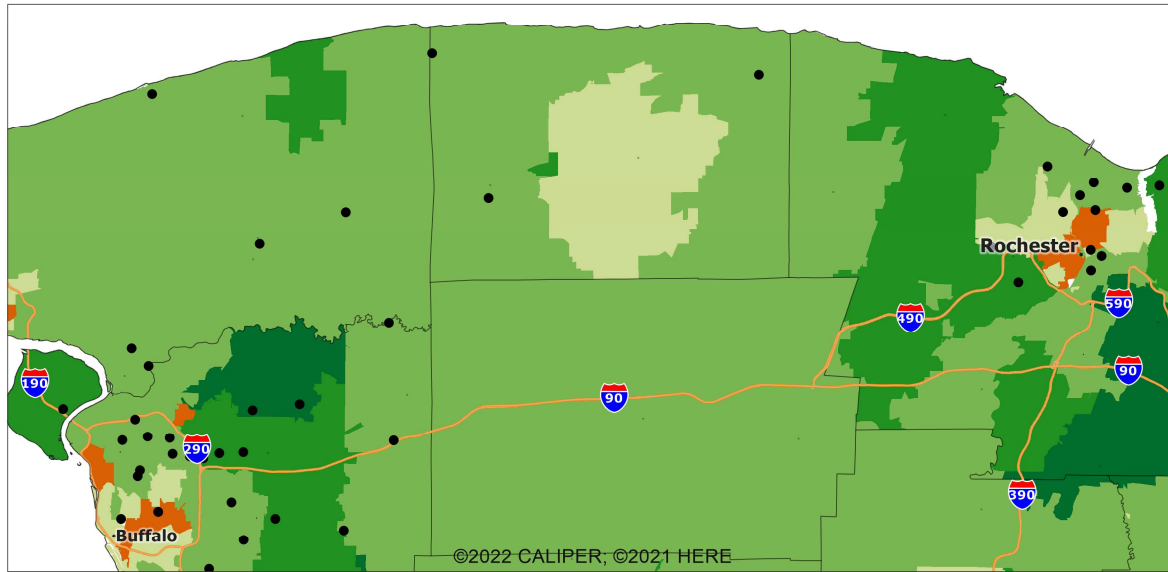

Upstate New York Synod 2020 Median Household Income by ZIP Codes

LEGEND

- County
 - ELCA Congregation
- Median Household Income**
- \$0 to \$30,000
 - \$30,001 to \$50,000
 - \$50,001 to \$75,000
 - \$75,001 to \$100,000
 - \$100,001 +

©2022 CALIPER; ©2021 HERE

ELCA World Hunger
Evangelical Lutheran Church in America
 God's work. Our hands.

Upstate New York Synod: Select Areas 2020 Median Household Income by ZIP Codes

Buffalo and Rochester Area

Syracuse and Albany Area