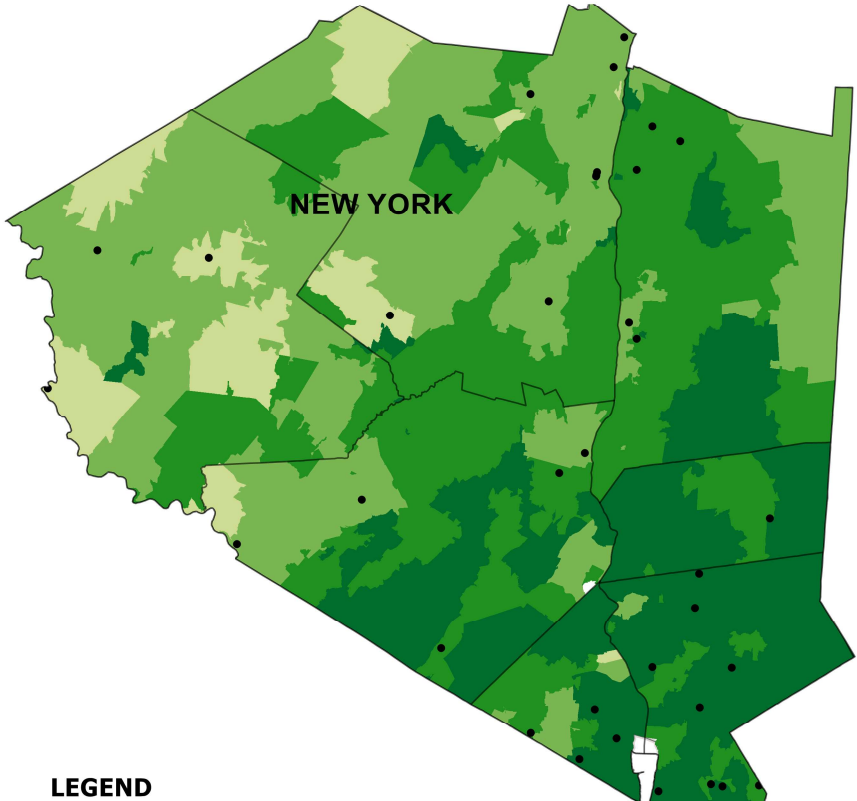

# Metropolitan New York Synod 2020 Median Household Income by ZIP Codes

New York Area

**LEGEND**

- County
- ELCA Congregation

**Median Household Income**

- \$0 to \$30,000
- \$30,001 to \$50,000
- \$50,001 to \$75,000
- \$75,001 to \$100,000
- \$100,001 +

**ELCA World Hunger**  
**Evangelical Lutheran Church in America**  
 God's work. Our hands.