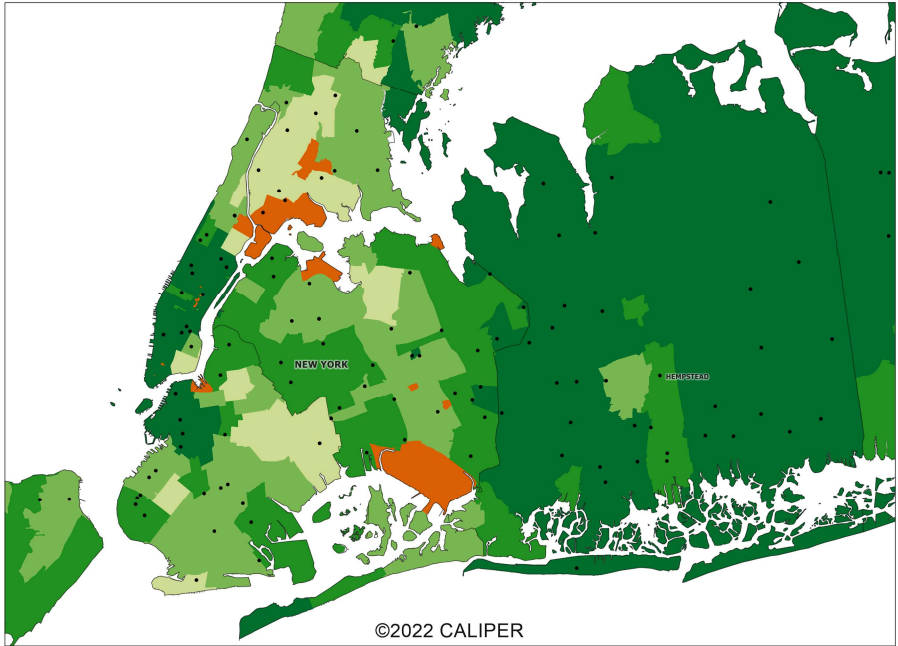

# Metropolitan New York Synod 2020 Median Household Income by ZIP Codes

New York Area

**LEGEND**

- County
- ELCA Congregation

**Median Household Income**

- \$0 to \$30,000
- \$30,001 to \$50,000
- \$50,001 to \$75,000
- \$75,001 to \$100,000
- \$100,001 +

**ELCA World Hunger**  
**Evangelical Lutheran Church in America**  
 God's work. Our hands.