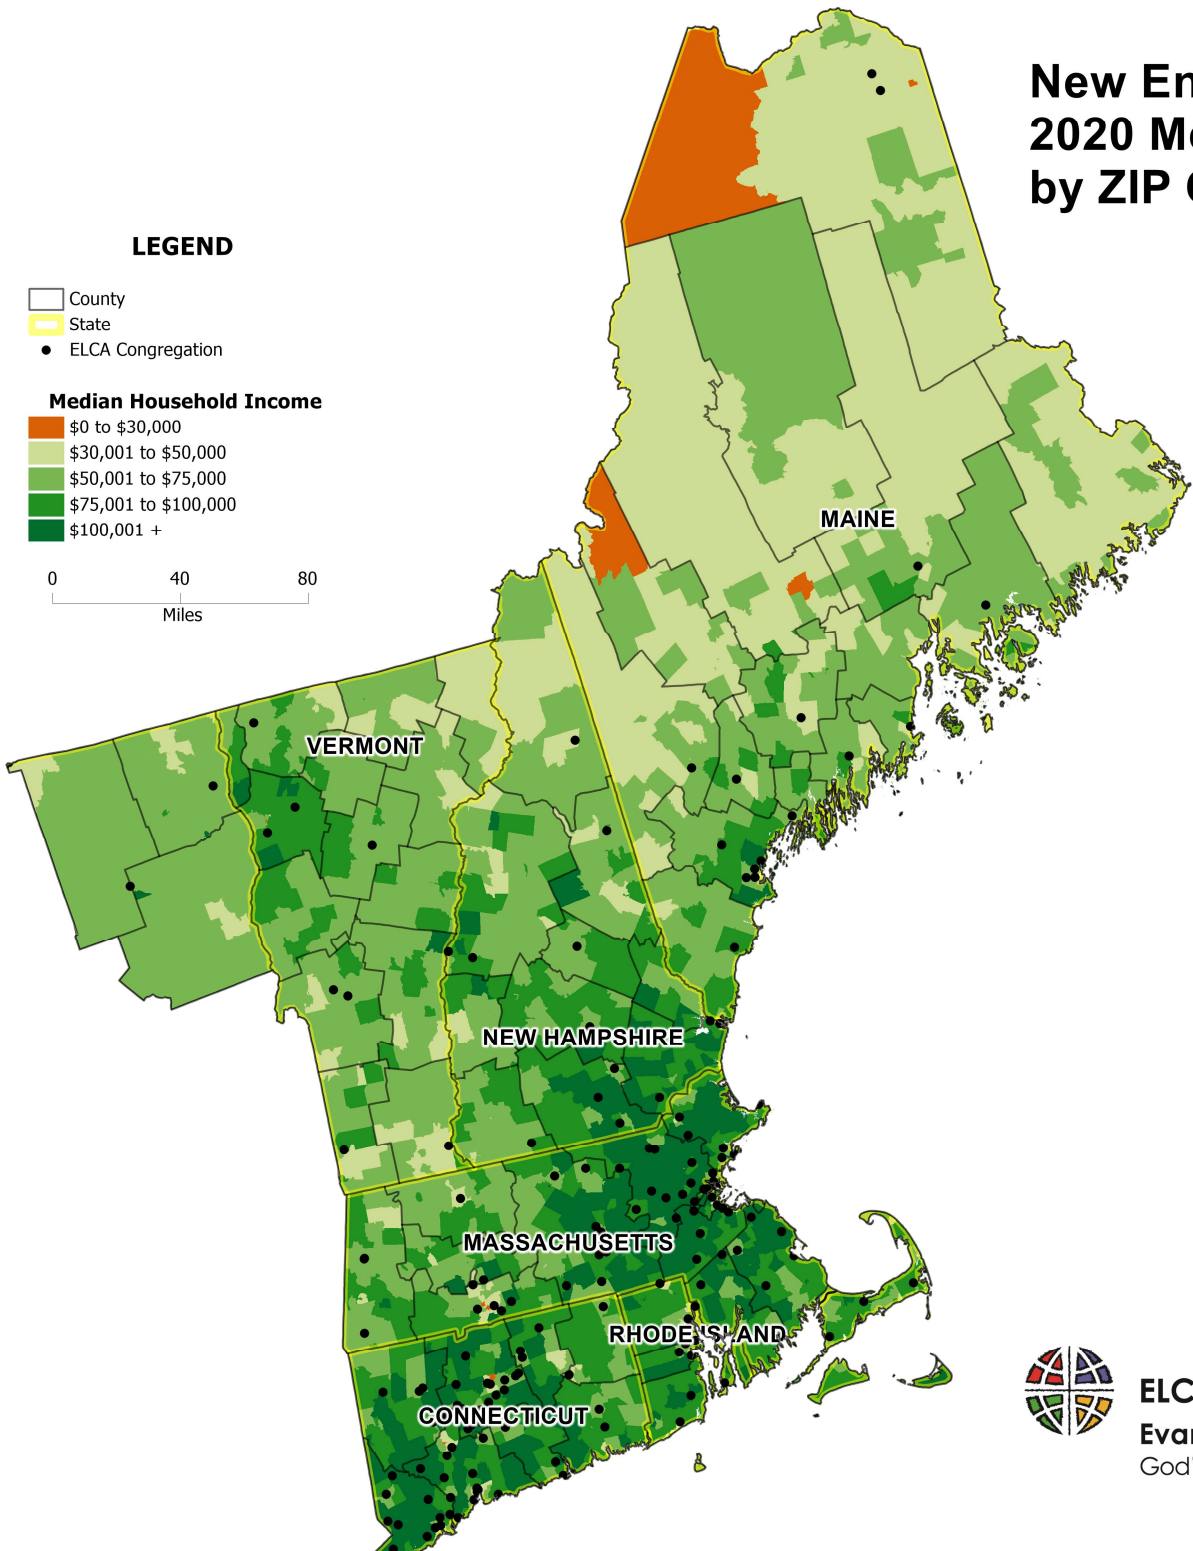

New England Synod 2020 Median Household Income by ZIP Codes

LEGEND

- County
- State
- ELCA Congregation

Median Household Income

| | |
|-----------------|-----------------------|
| Orange | \$0 to \$30,000 |
| Light Green | \$30,001 to \$50,000 |
| Medium Green | \$50,001 to \$75,000 |
| Dark Green | \$75,001 to \$100,000 |
| Very Dark Green | \$100,001 + |

ELCA World Hunger
Evangelical Lutheran Church in America
God's work. Our hands.

New England Synod: Select Areas 2020 Median Household Income by ZIP Codes

MA - CT - RI Area

Hartford Area

Boston Area