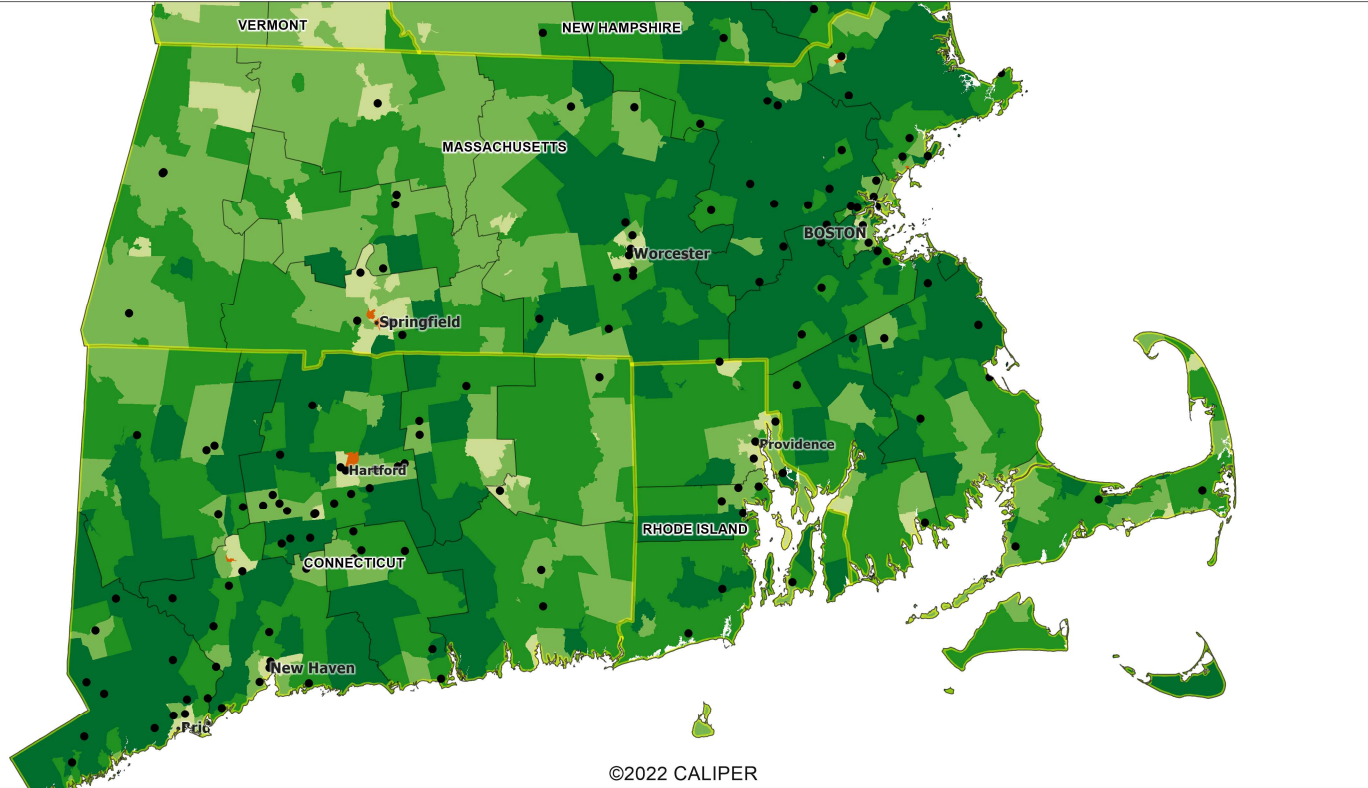

New England Synod 2020 Median Household Income by ZIP Codes

LEGEND

- County
- State
- ELCA Congregation

Median Household Income

| | |
|-----------------|-----------------------|
| Orange | \$0 to \$30,000 |
| Light Green | \$30,001 to \$50,000 |
| Medium Green | \$50,001 to \$75,000 |
| Dark Green | \$75,001 to \$100,000 |
| Very Dark Green | \$100,001 + |

ELCA World Hunger
Evangelical Lutheran Church in America
God's work. Our hands.

New England Synod: Select Areas 2020 Median Household Income by ZIP Codes

MA - CT - RI Area

Hartford Area

Boston Area