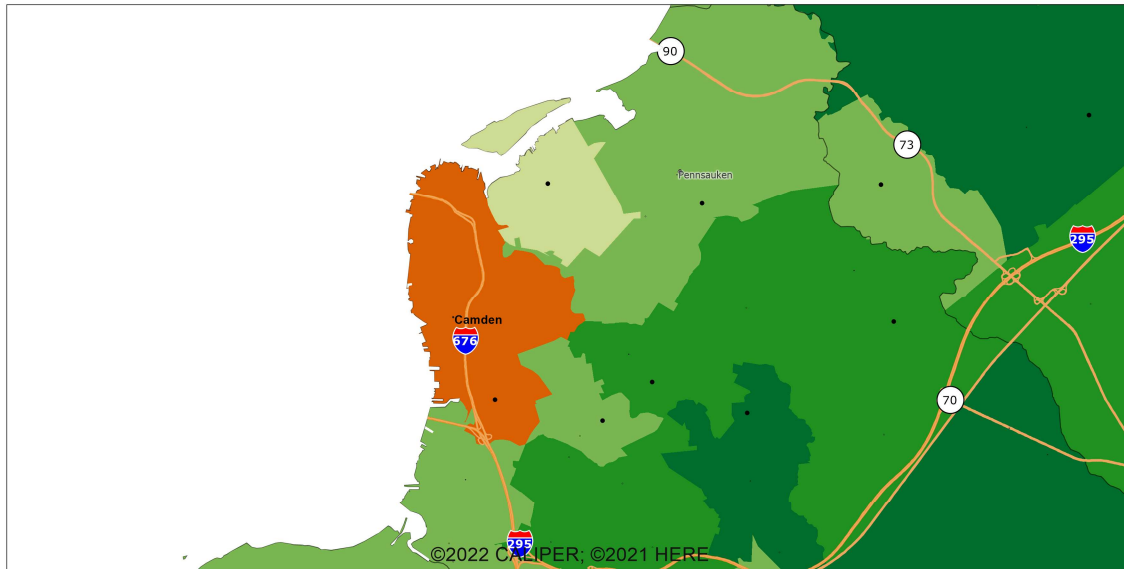

# New Jersey Synod 2020 Median Household Income by ZIP Codes

**LEGEND**

- ZIP Code
- County
- ELCA Congregation

**Median Household Income**

- \$0 to \$30,000
- \$30,001 to \$50,000
- \$50,001 to \$75,000
- \$75,001 to \$100,000
- \$100,001 +

0 15 30  
Miles

# New Jersey Synod: Select Areas 2020 Median Household Income by ZIP Codes

Camden Area

Atlantic City Area

Newark Area