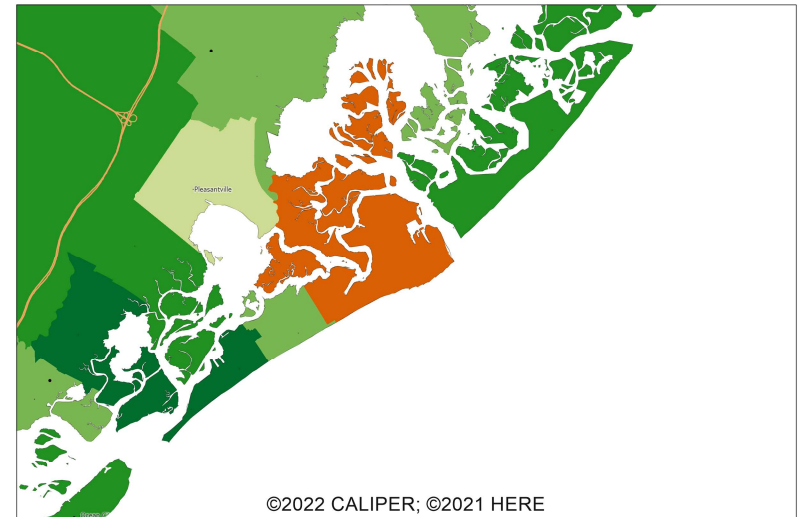

# New Jersey Synod 2020 Median Household Income by ZIP Codes

**LEGEND**

- ZIP Code
- County
- ELCA Congregation

**Median Household Income**

- \$0 to \$30,000
- \$30,001 to \$50,000
- \$50,001 to \$75,000
- \$75,001 to \$100,000
- \$100,001 +

0 15 30  
Miles

# New Jersey Synod: Select Areas 2020 Median Household Income by ZIP Codes

Camden Area

Atlantic City Area

Newark Area