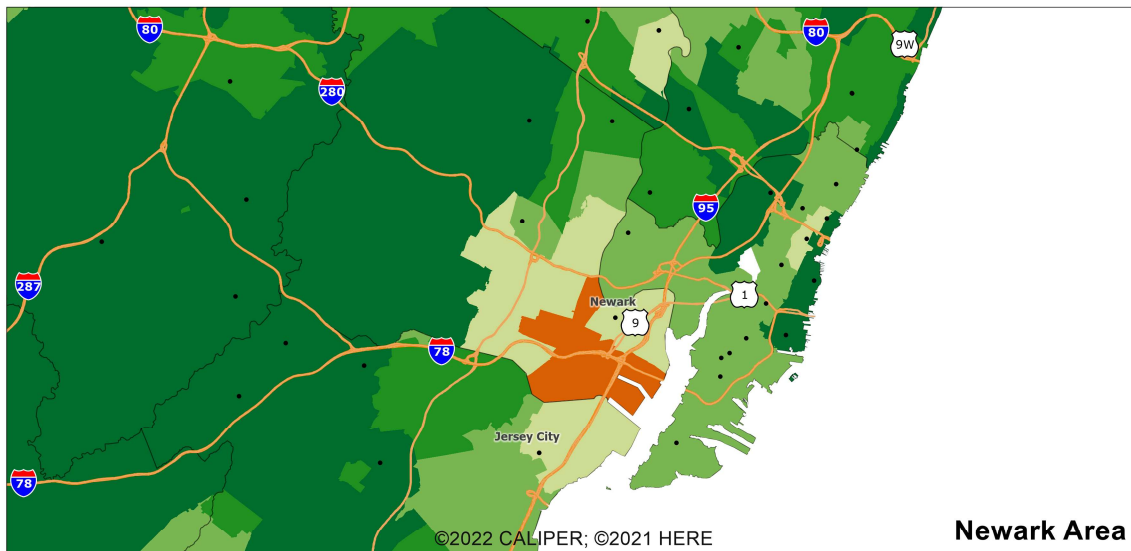

# New Jersey Synod 2020 Median Household Income by ZIP Codes

**LEGEND**

- ZIP Code
- County
- ELCA Congregation

**Median Household Income**

- \$0 to \$30,000
- \$30,001 to \$50,000
- \$50,001 to \$75,000
- \$75,001 to \$100,000
- \$100,001 +

0 15 30  
Miles

# New Jersey Synod: Select Areas 2020 Median Household Income by ZIP Codes

Camden Area

Atlantic City Area

Newark Area