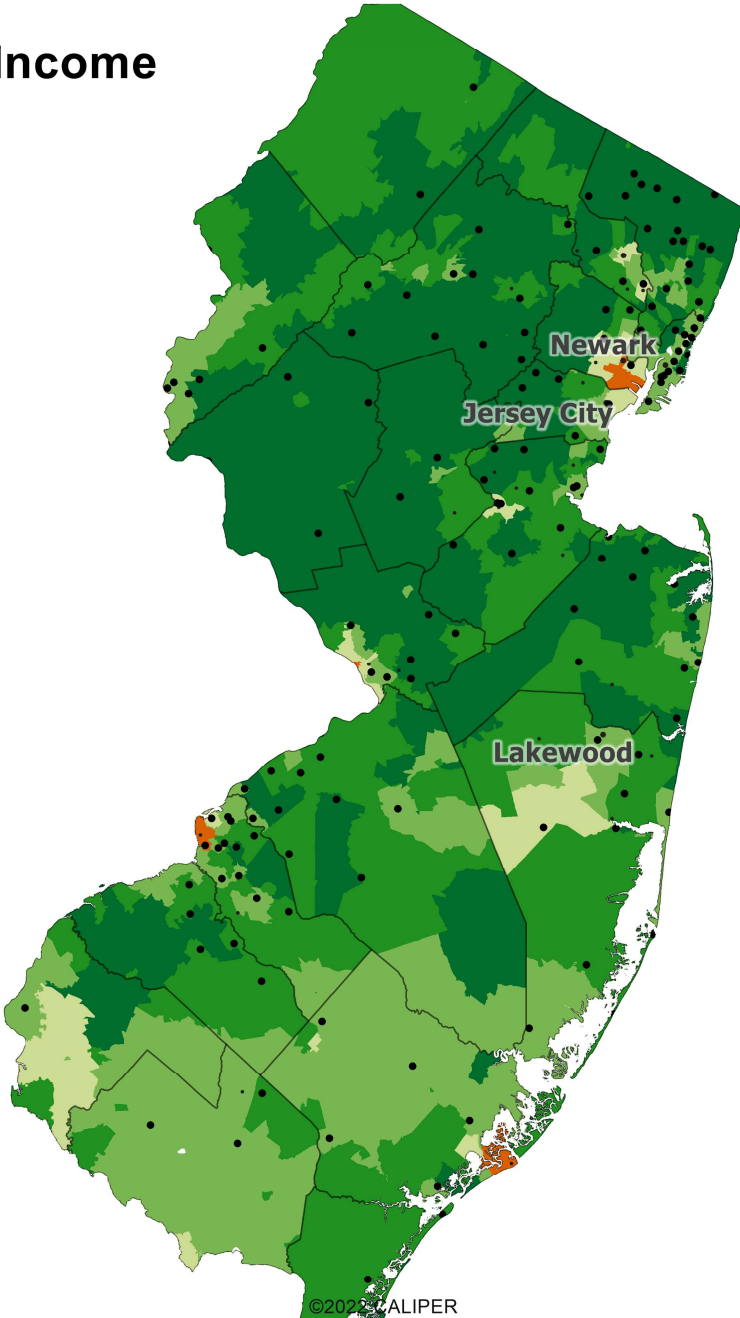

# New Jersey Synod 2020 Median Household Income by ZIP Codes

**LEGEND**

- ZIP Code
- County
- ELCA Congregation

**Median Household Income**

- \$0 to \$30,000
- \$30,001 to \$50,000
- \$50,001 to \$75,000
- \$75,001 to \$100,000
- \$100,001 +

0 15 30  
Miles

# New Jersey Synod: Select Areas 2020 Median Household Income by ZIP Codes

Camden Area

Atlantic City Area

Newark Area