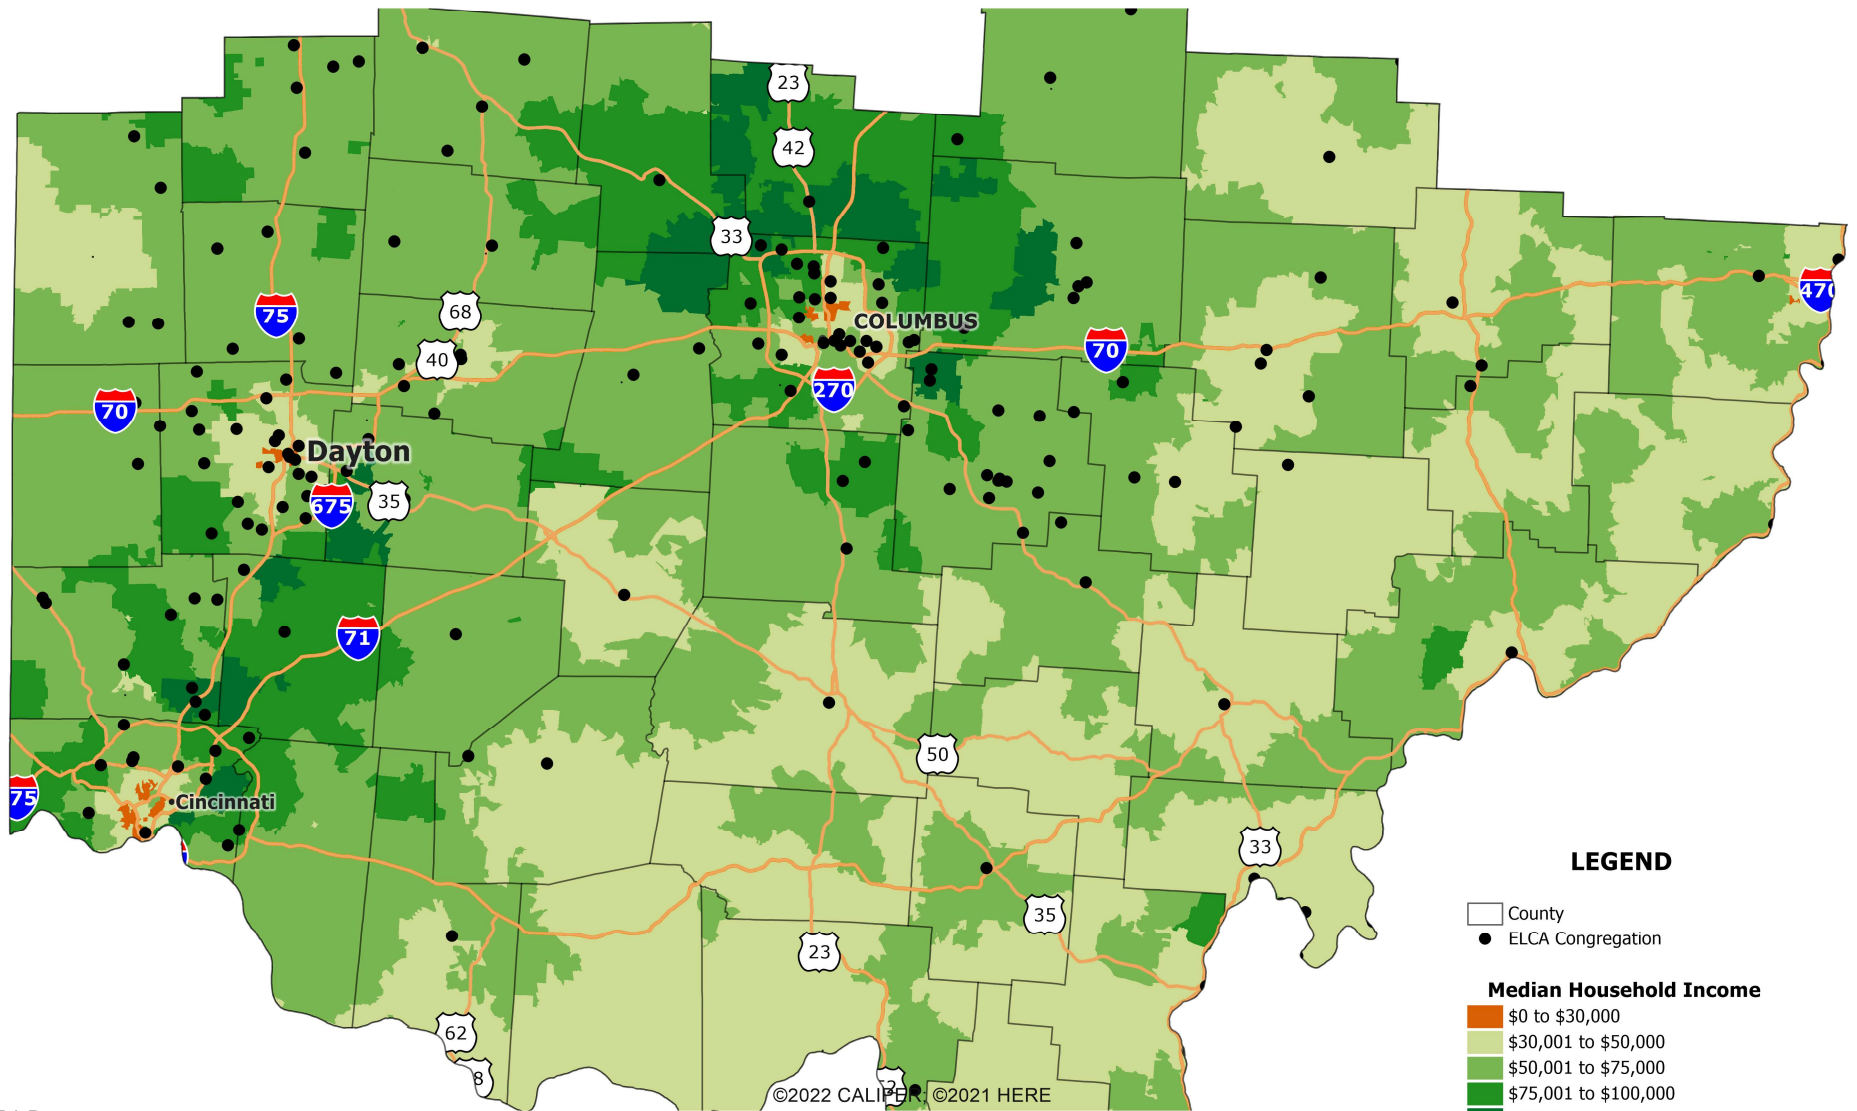

# Southern Ohio Synod 2020 Median Household Income by ZIP Codes

**ELCA World Hunger**  
**Evangelical Lutheran Church in America**  
 God's work. Our hands.

**LEGEND**

- County
- ELCA Congregation

**Median Household Income**

- \$0 to \$30,000
- \$30,001 to \$50,000
- \$50,001 to \$75,000
- \$75,001 to \$100,000
- \$100,001 +

0 15 30  
Miles

# Southern Ohio Synod: Select Areas

## 2020 Median Household Income by ZIP Codes

Columbus Area

Dayton Area

Cincinnati Area