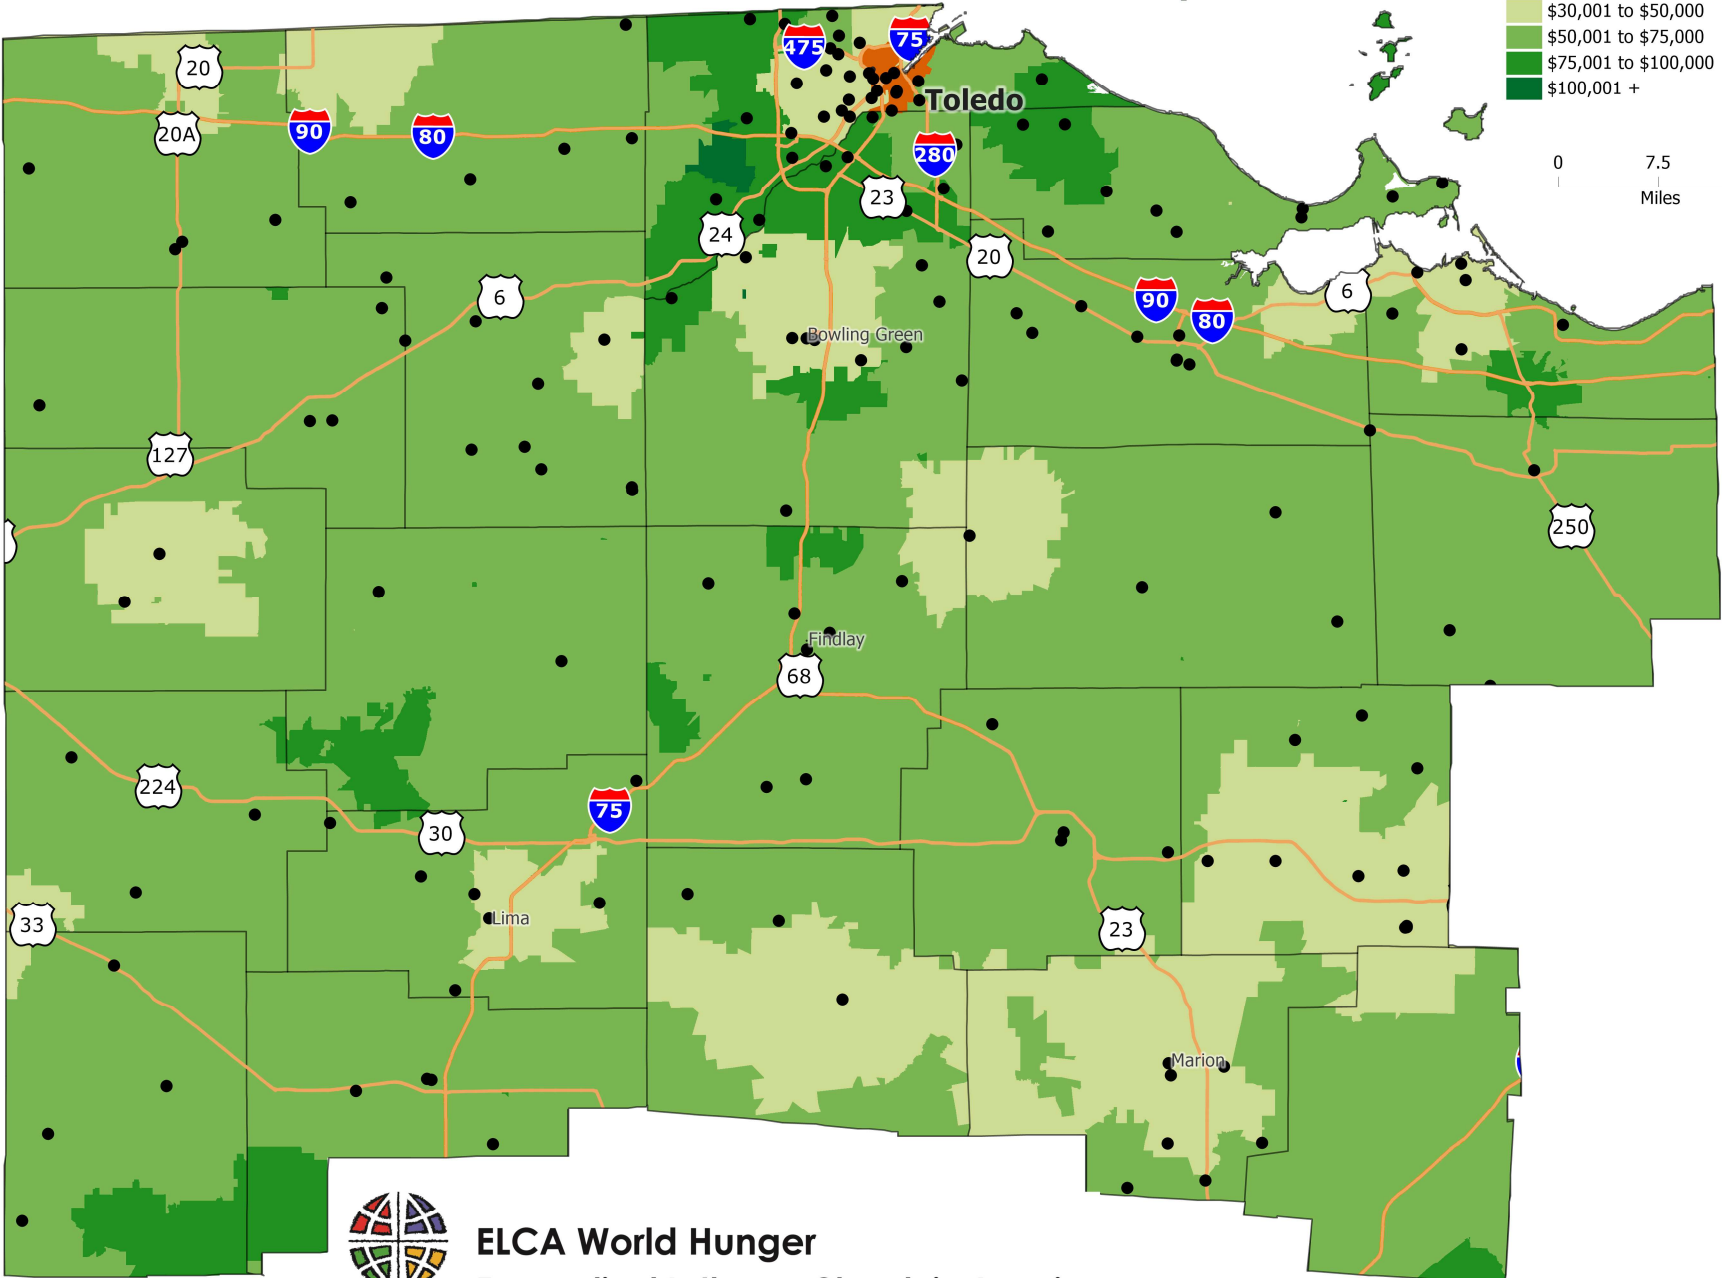

Northwestern Ohio Synod 2020 Median Household Income by ZIP Codes

LEGEND

- County
- ELCA Congregation

Median Household Income

- \$0 to \$30,000
- \$30,001 to \$50,000
- \$50,001 to \$75,000
- \$75,001 to \$100,000
- \$100,001 +

0 7.5 15
Miles

ELCA World Hunger
Evangelical Lutheran Church in America
 God's work. Our hands.