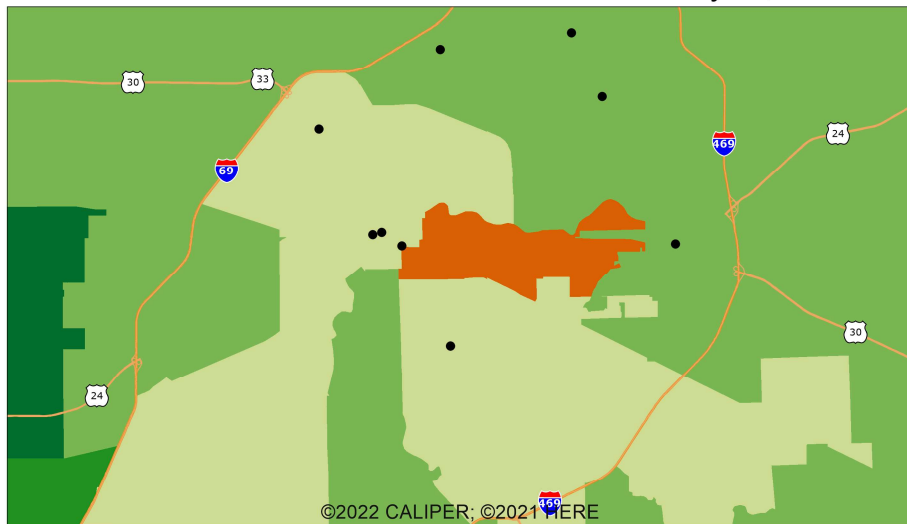

Indiana - Kentucky Synod 2020 Median Household Income by ZIP Code

ELCA World Hunger
Evangelical Lutheran Church in America
God's work. Our hands.

Indiana - Kentucky Synod: Select Areas 2020 Median Household Income by ZIP Code

Indianapolis, IN Area

Louisville, KY Area

Fort Wayne, IN Area

Lexington - Fayette, KY Area