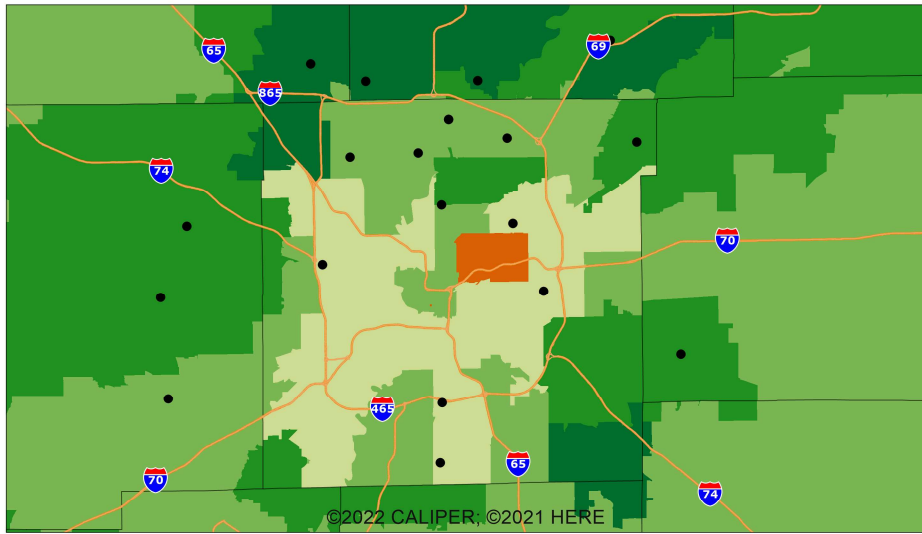

Indiana - Kentucky Synod 2020 Median Household Income by ZIP Code

ELCA World Hunger
Evangelical Lutheran Church in America
God's work. Our hands.

Indiana - Kentucky Synod: Select Areas 2020 Median Household Income by ZIP Code

Indianapolis, IN Area

Louisville, KY Area

Fort Wayne, IN Area

Lexington - Fayette, KY Area