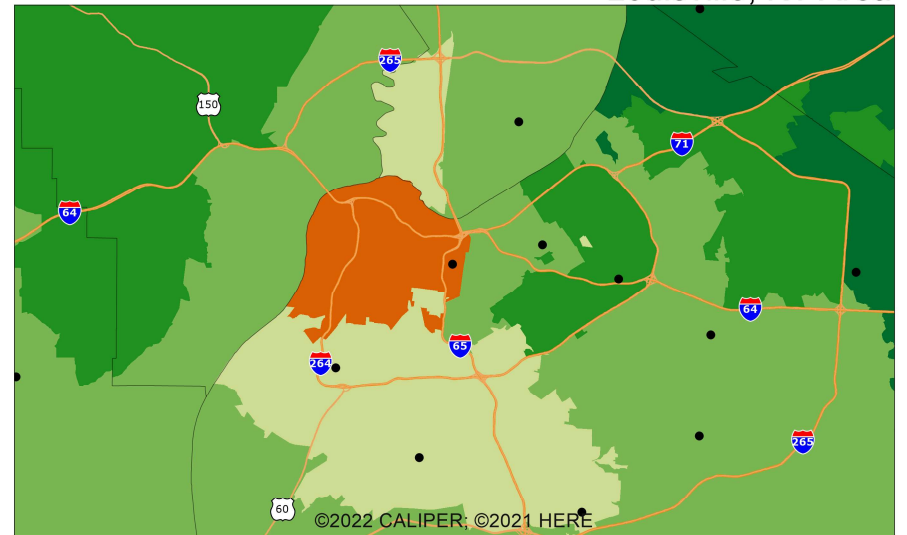

Indiana - Kentucky Synod 2020 Median Household Income by ZIP Code

ELCA World Hunger
Evangelical Lutheran Church in America
God's work. Our hands.

Indiana - Kentucky Synod: Select Areas 2020 Median Household Income by ZIP Code

Indianapolis, IN Area

Louisville, KY Area

Fort Wayne, IN Area

Lexington - Fayette, KY Area