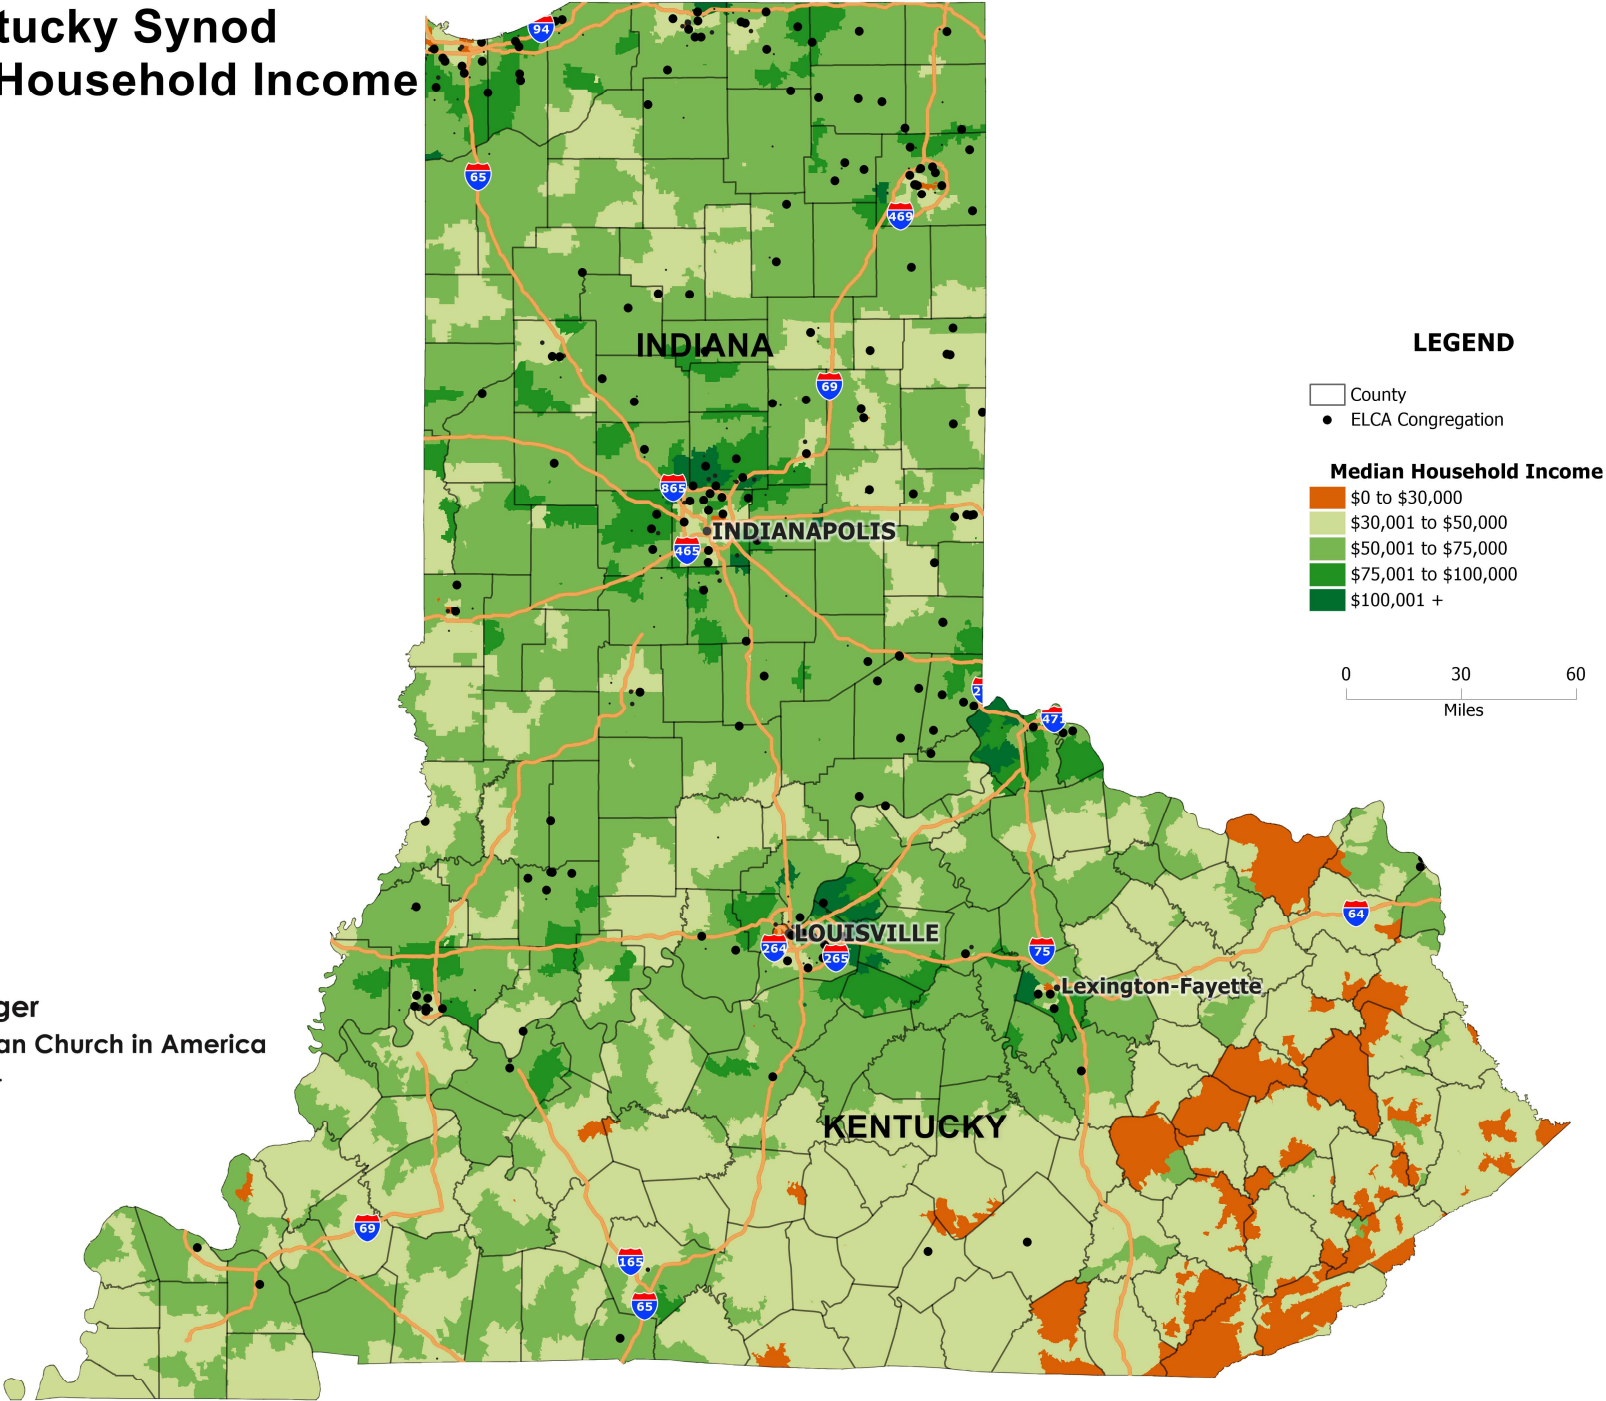

Indiana - Kentucky Synod 2020 Median Household Income by ZIP Code

ELCA World Hunger
Evangelical Lutheran Church in America
God's work. Our hands.

Indiana - Kentucky Synod: Select Areas 2020 Median Household Income by ZIP Code

Indianapolis, IN Area

Louisville, KY Area

Fort Wayne, IN Area

Lexington - Fayette, KY Area