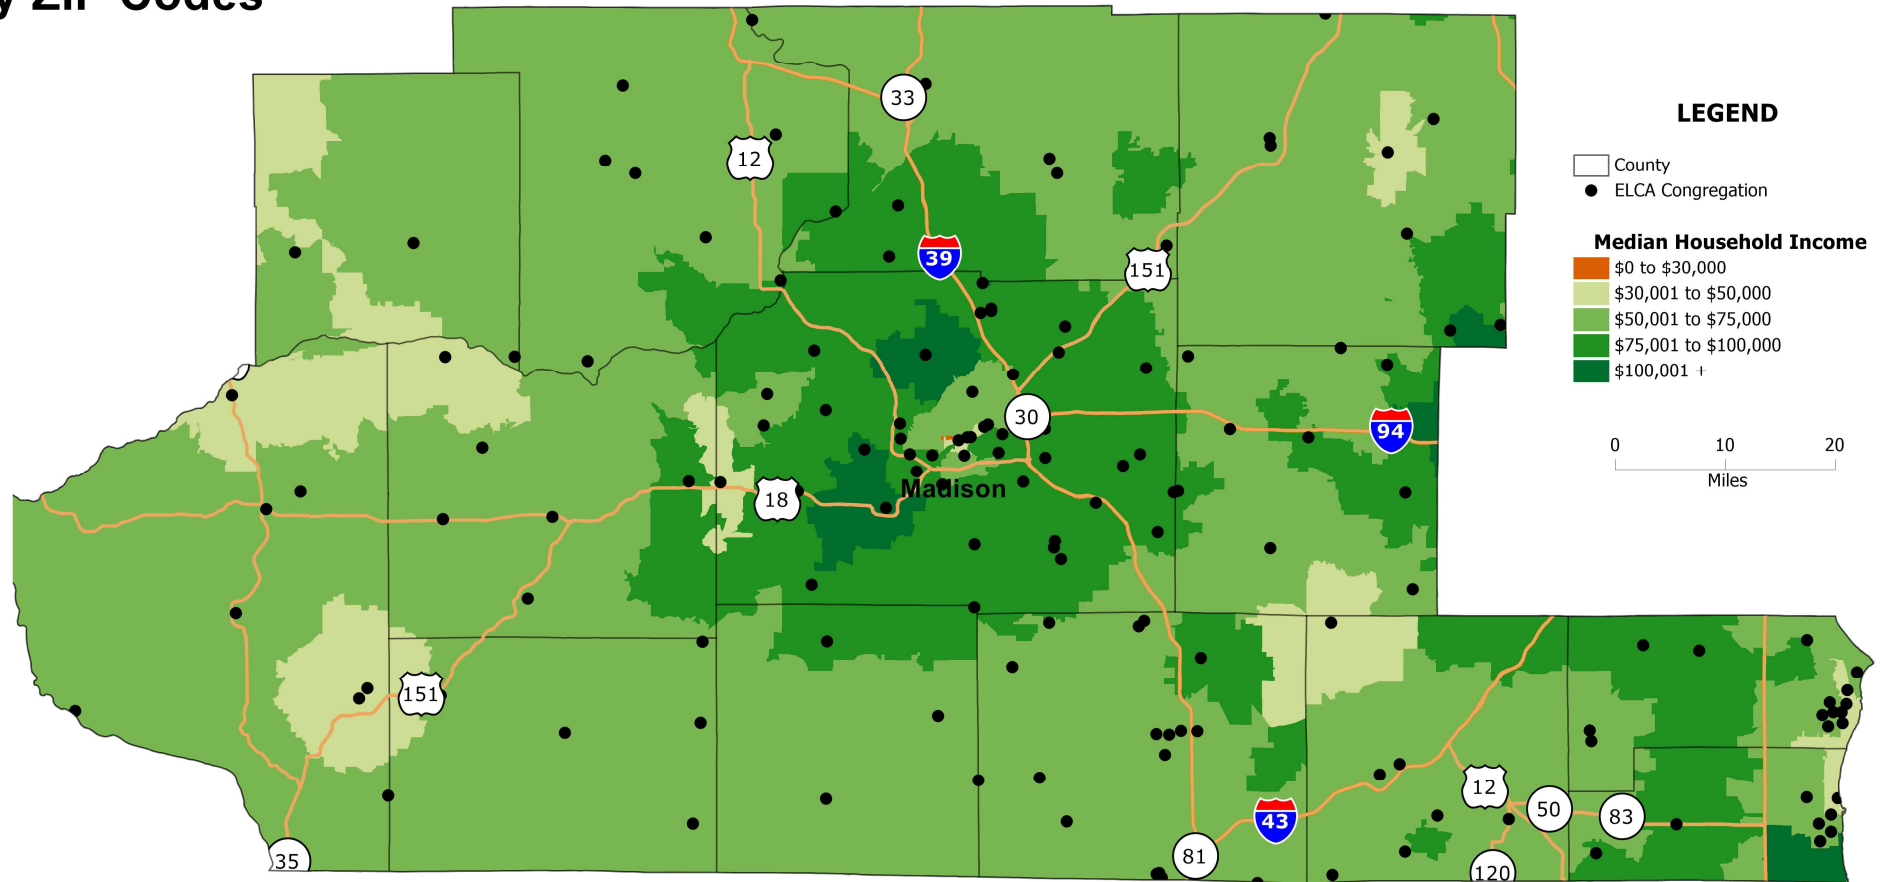

South - Central Synod of Wisconsin 2020 Median Household Income by ZIP Codes

Madison Area

ELCA World Hunger
Evangelical Lutheran Church in America
 God's work. Our hands.