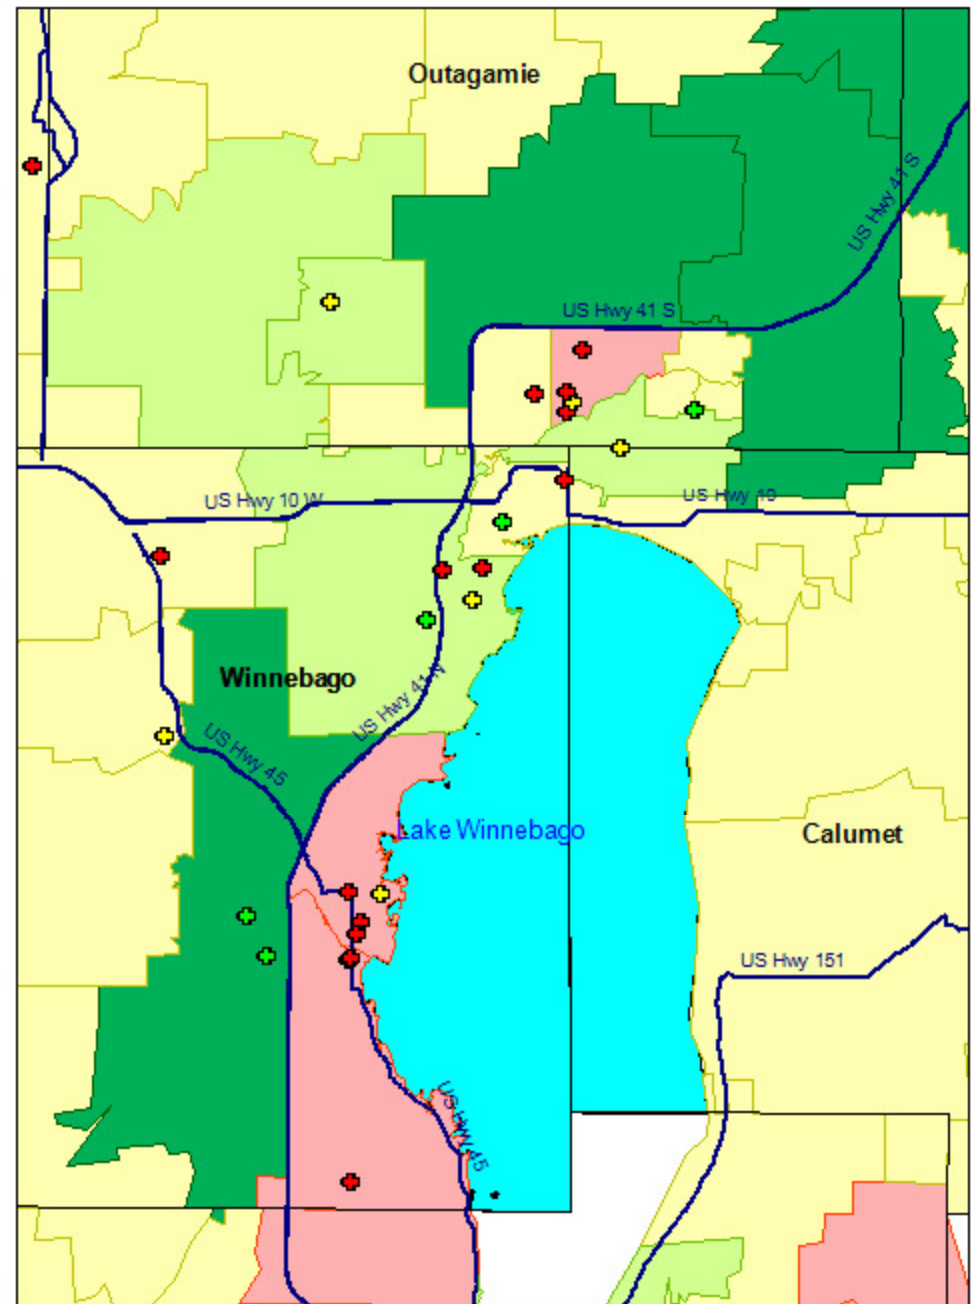

**Projected Change in Population from 2010 to 2015 by ZIP Codes and
Change in Congregation Average Attendance from 2005 to 2010
for the East-Central Synod of Wisconsin**

**Projected Change in Population from 2010 to 2015 by ZIP Codes and
Change in Congregation Average Attendance from 2005 to 2010
for Select Areas of the East-Central Synod of Wisconsin**

Green Bay Area

Appleton and Oshgosh Area