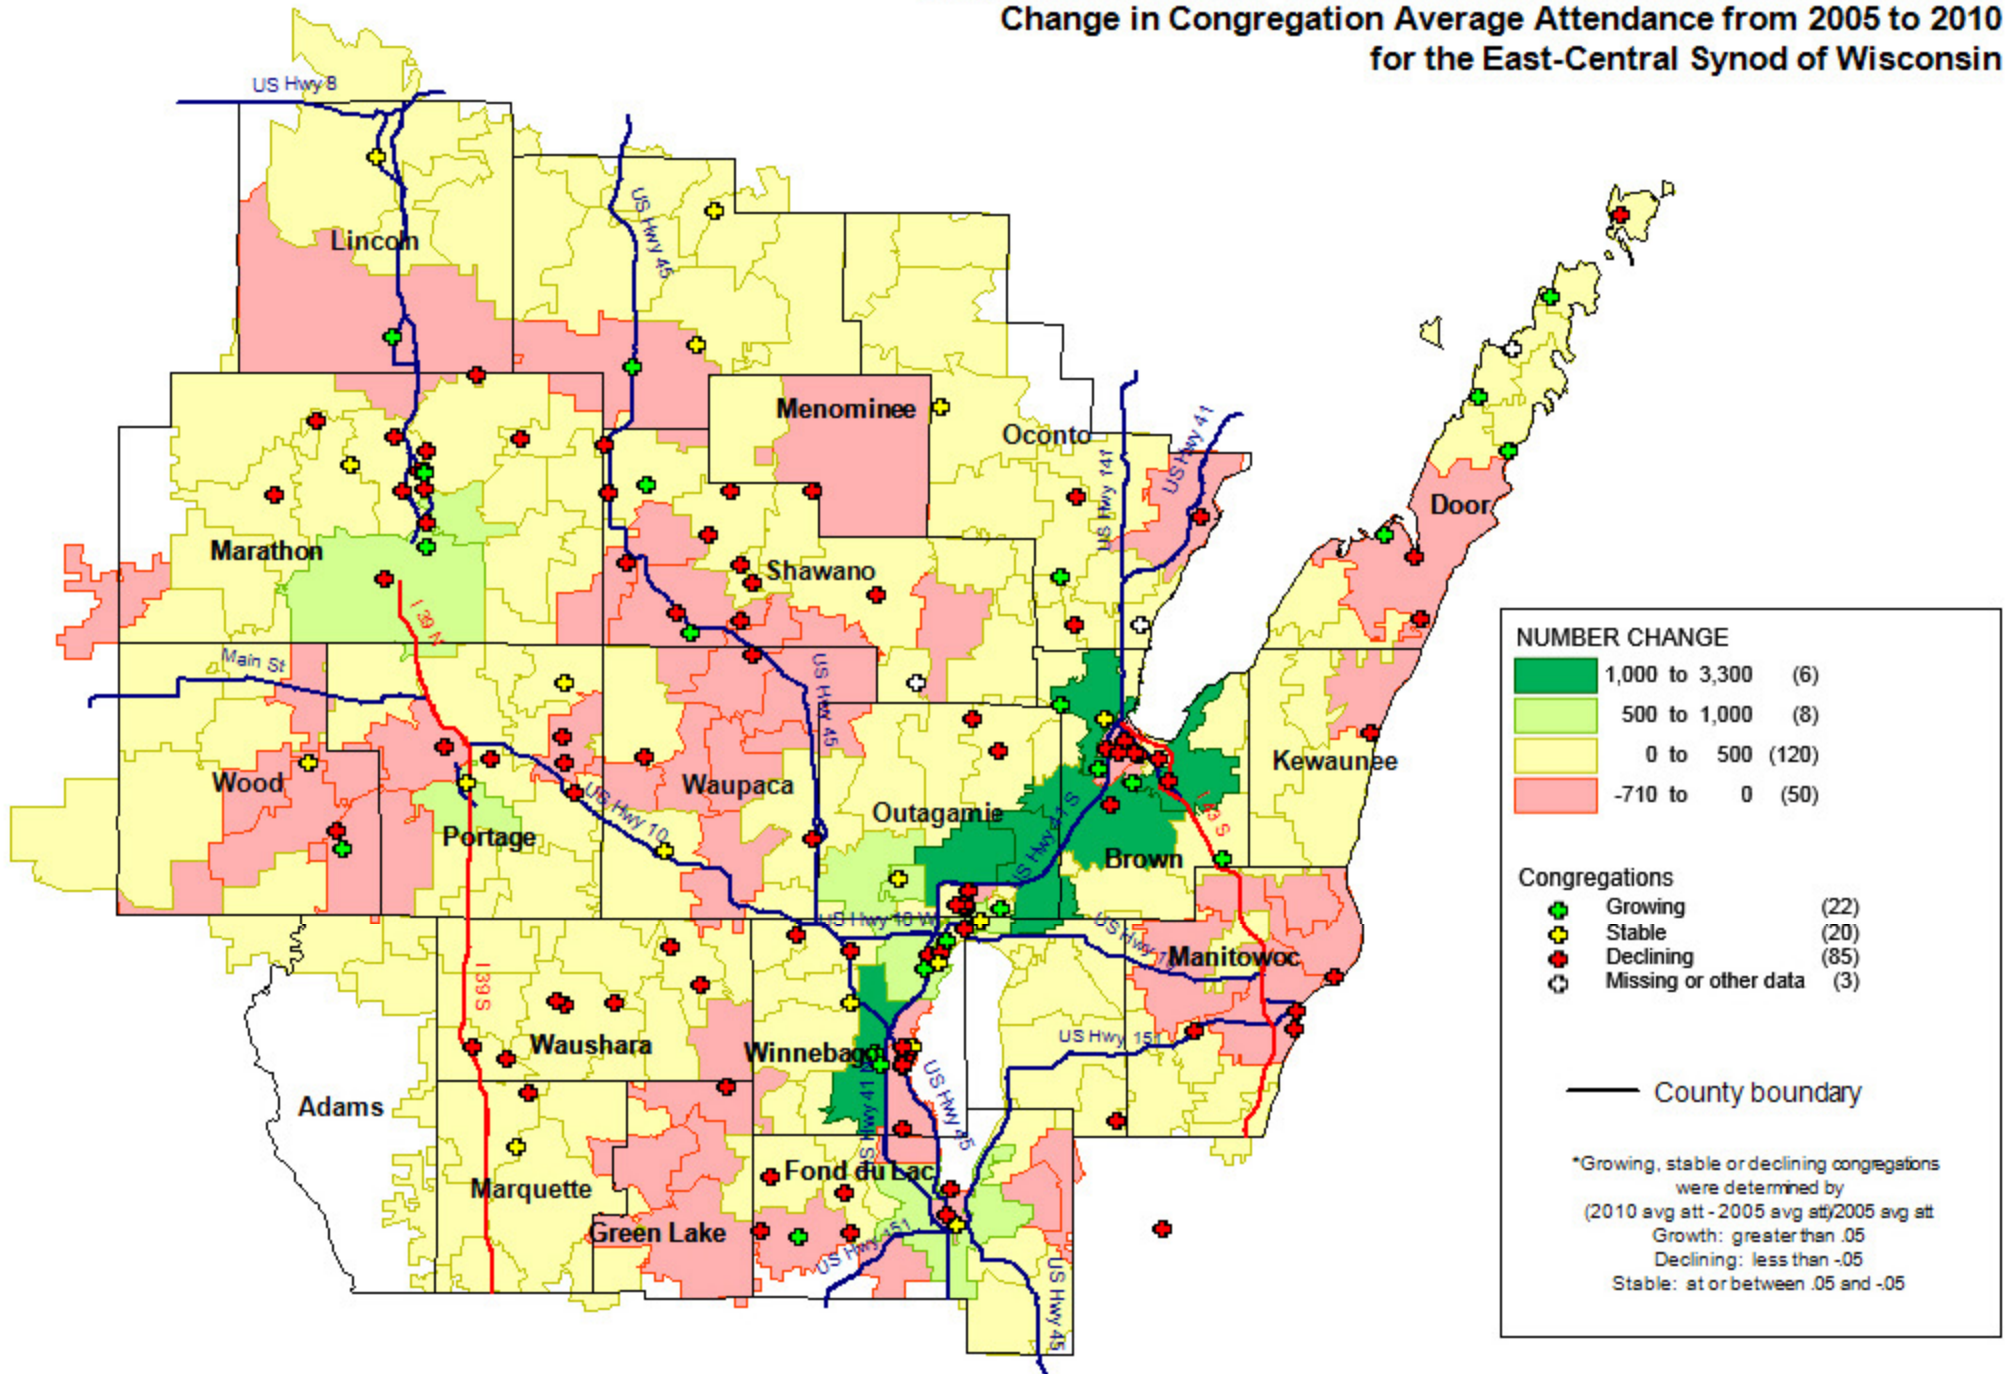

**Projected Change in Population from 2010 to 2015 by ZIP Codes and
Change in Congregation Average Attendance from 2005 to 2010
for the East-Central Synod of Wisconsin**

**Projected Change in Population from 2010 to 2015 by ZIP Codes and
Change in Congregation Average Attendance from 2005 to 2010
for Select Areas of the East-Central Synod of Wisconsin**

Green Bay Area

Appleton and Oshgosh Area