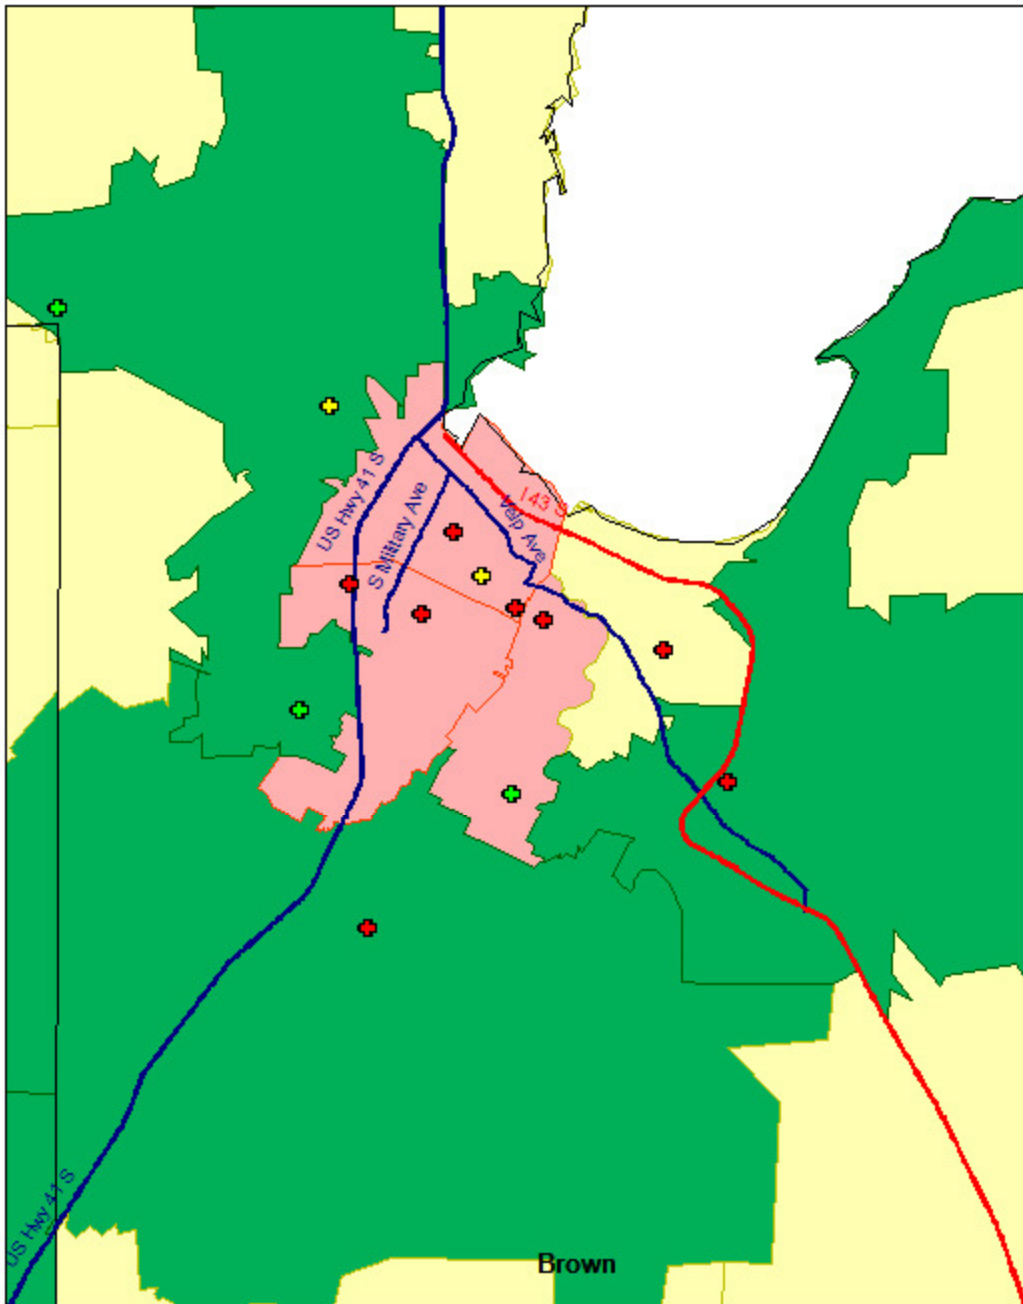

**Projected Change in Population from 2010 to 2015 by ZIP Codes and
Change in Congregation Average Attendance from 2005 to 2010
for the East-Central Synod of Wisconsin**

**Projected Change in Population from 2010 to 2015 by ZIP Codes and
Change in Congregation Average Attendance from 2005 to 2010
for Select Areas of the East-Central Synod of Wisconsin**

Green Bay Area

Appleton and Oshgosh Area