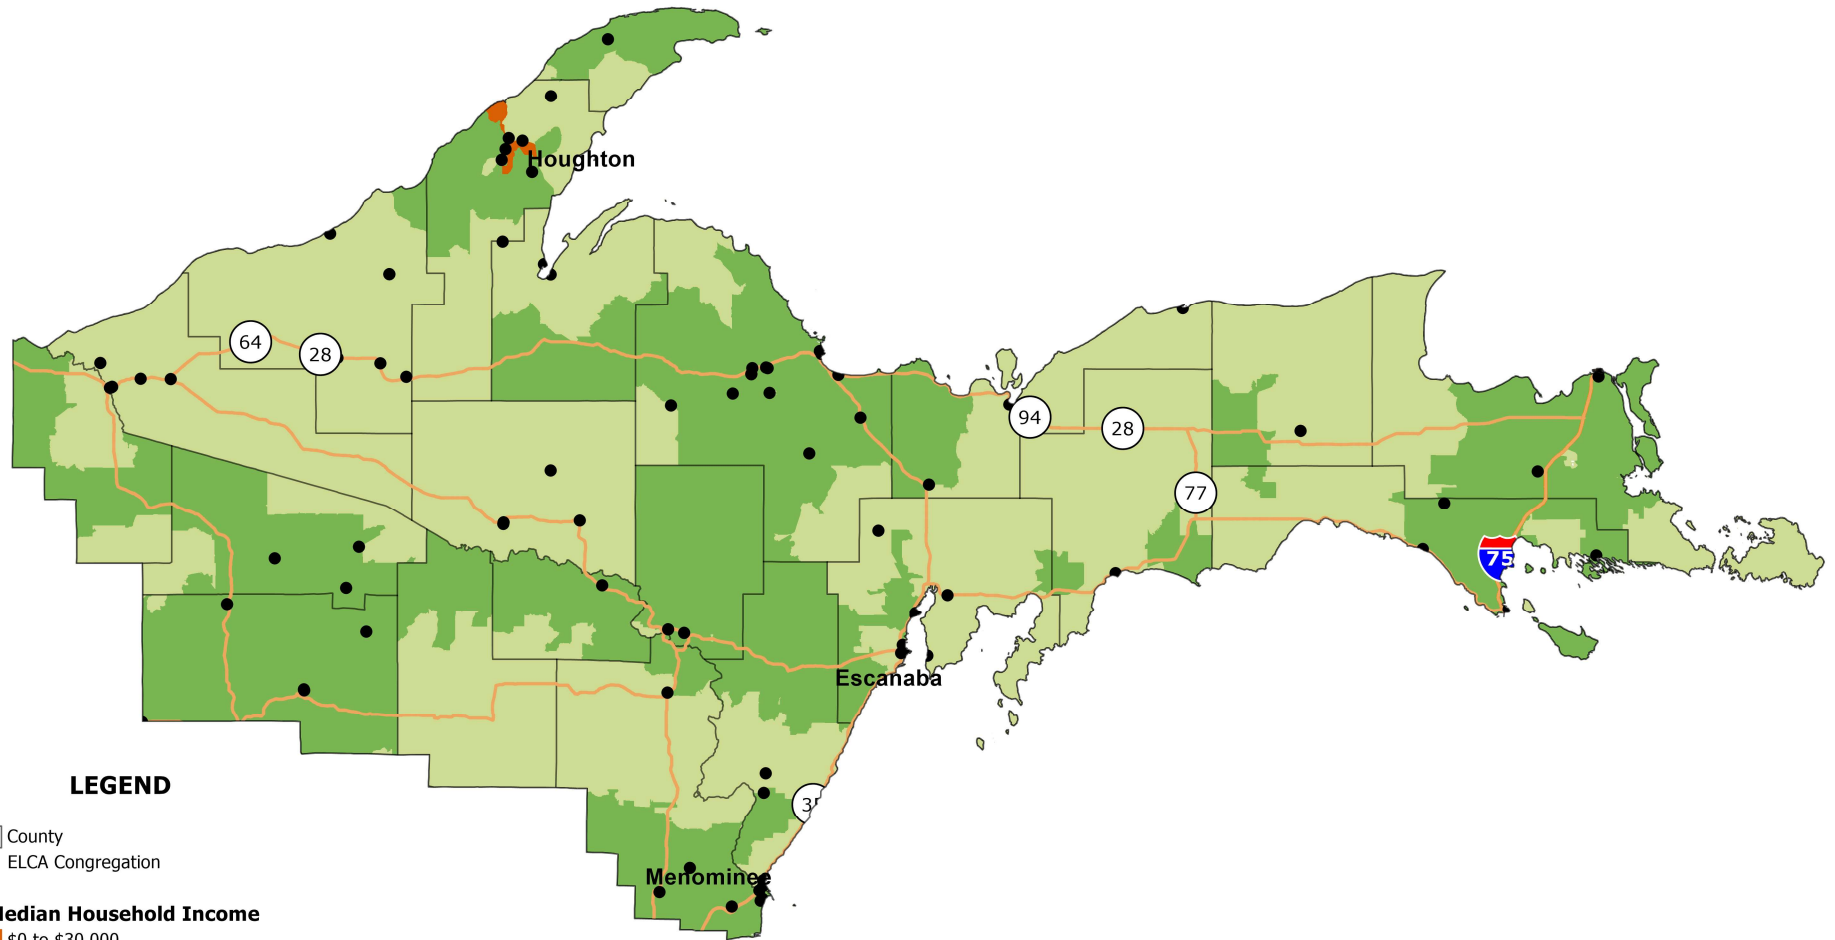

Northern Great Lakes Synod 2020 Median Household Income by ZIP Codes

LEGEND

- County
- ELCA Congregation

Median Household Income

- \$0 to \$30,000
- \$30,001 to \$50,000
- \$50,001 to \$75,000
- \$75,001 to \$100,000
- \$100,001 +

0 25 50
Miles

ELCA World Hunger
Evangelical Lutheran Church in America
God's work. Our hands.