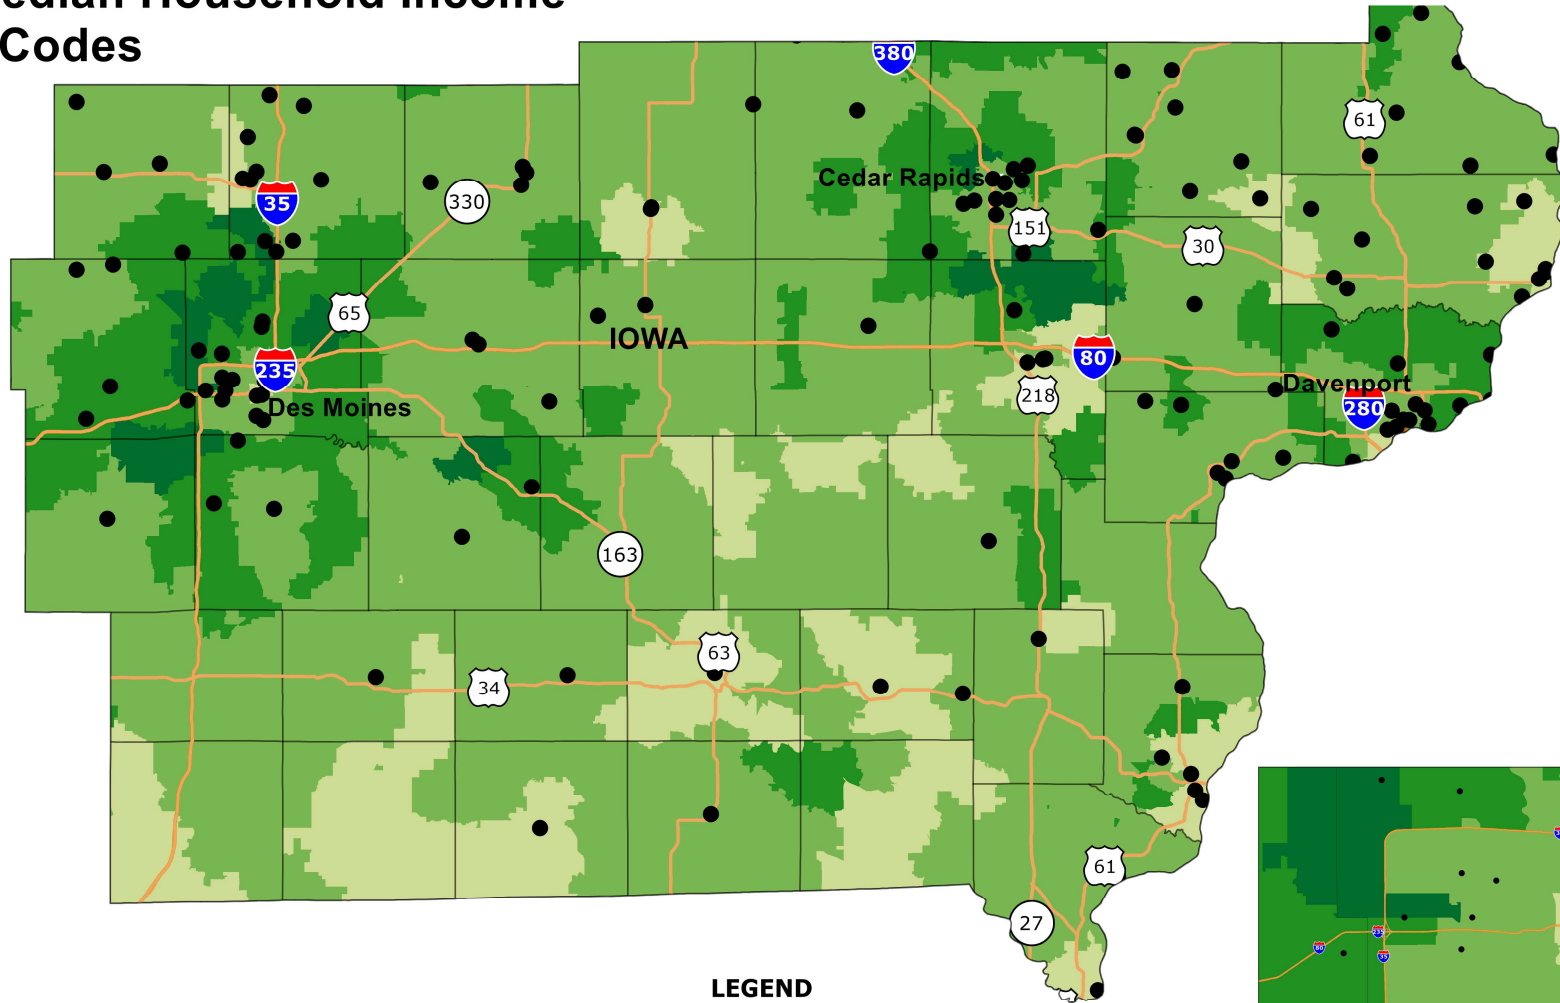

Southeastern Iowa Synod 2020 Median Household Income by ZIP Codes

LEGEND

- County
 - ELCA Congregation
- Median Household Income**
- \$0 to \$30,000
 - \$30,001 to \$50,000
 - \$50,001 to \$75,000
 - \$75,001 to \$100,000
 - \$100,001 +

ELCA World Hunger
Evangelical Lutheran Church in America
 God's work. Our hands.