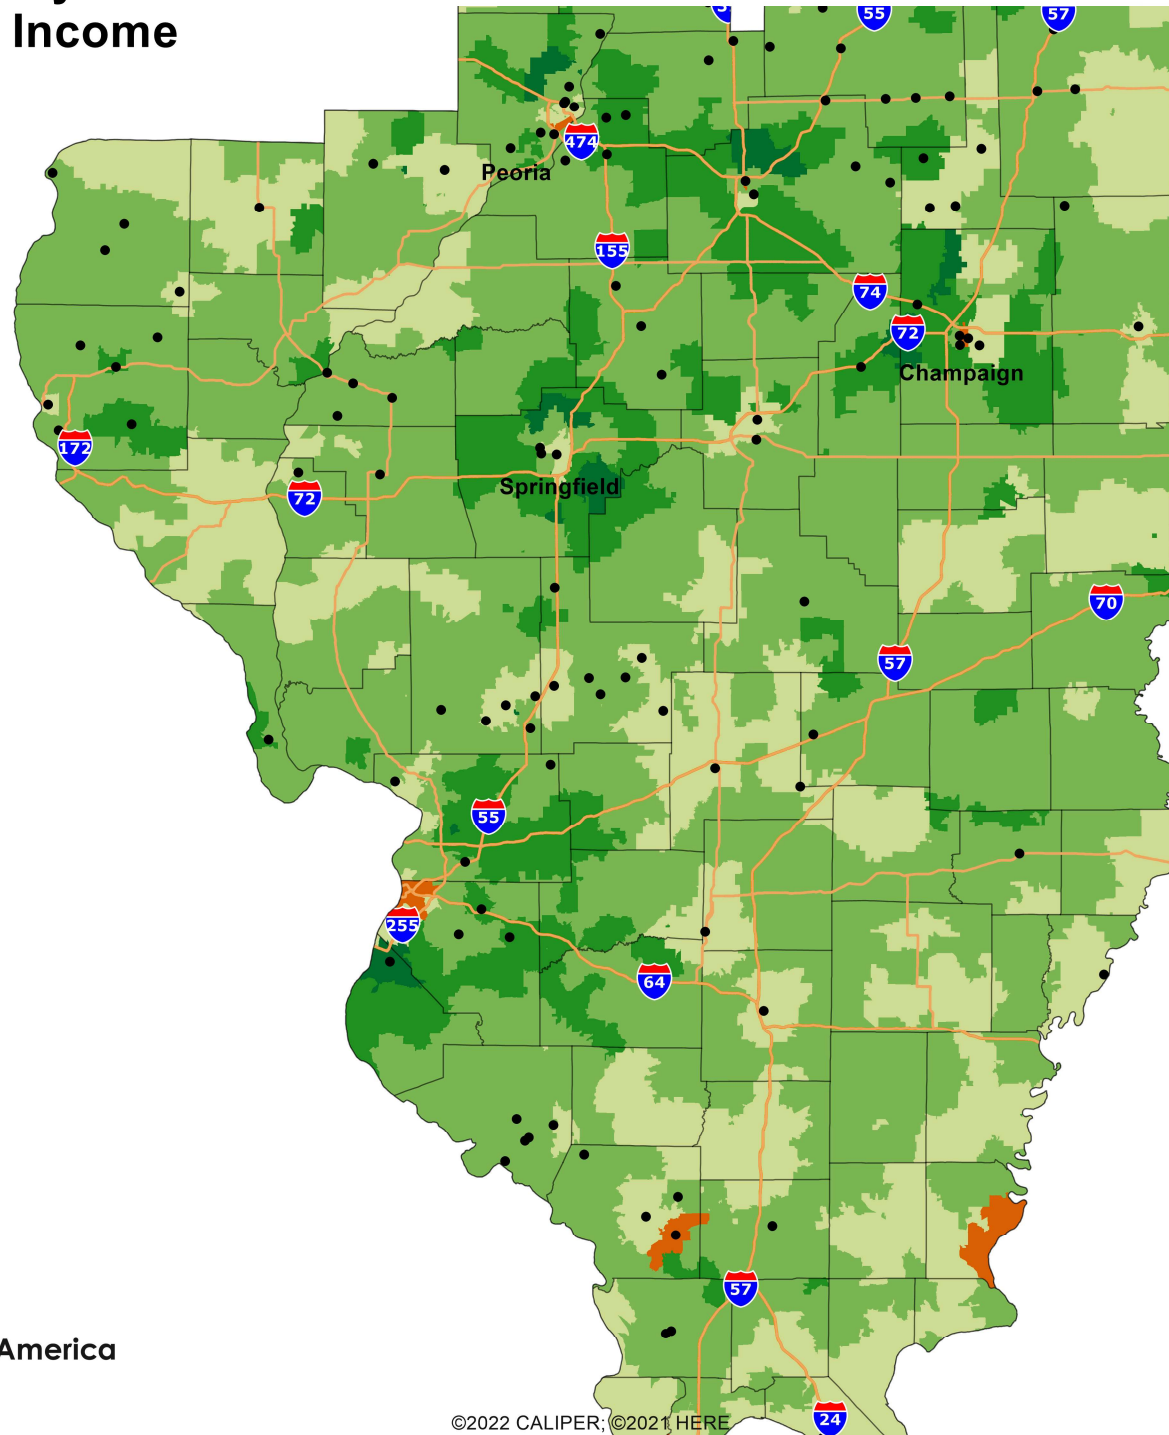

Central/Southern Illinois Synod 2020 Median Household Income by ZIP Codes

LEGEND

-  County
 -  ELCA Congregation
- Median Household Income**
-  \$0 to \$30,000
 -  \$30,001 to \$50,000
 -  \$50,001 to \$75,000
 -  \$75,001 to \$100,000
 -  \$100,001 +

ELCA World Hunger
Evangelical Lutheran Church in America
 God's work. Our hands.