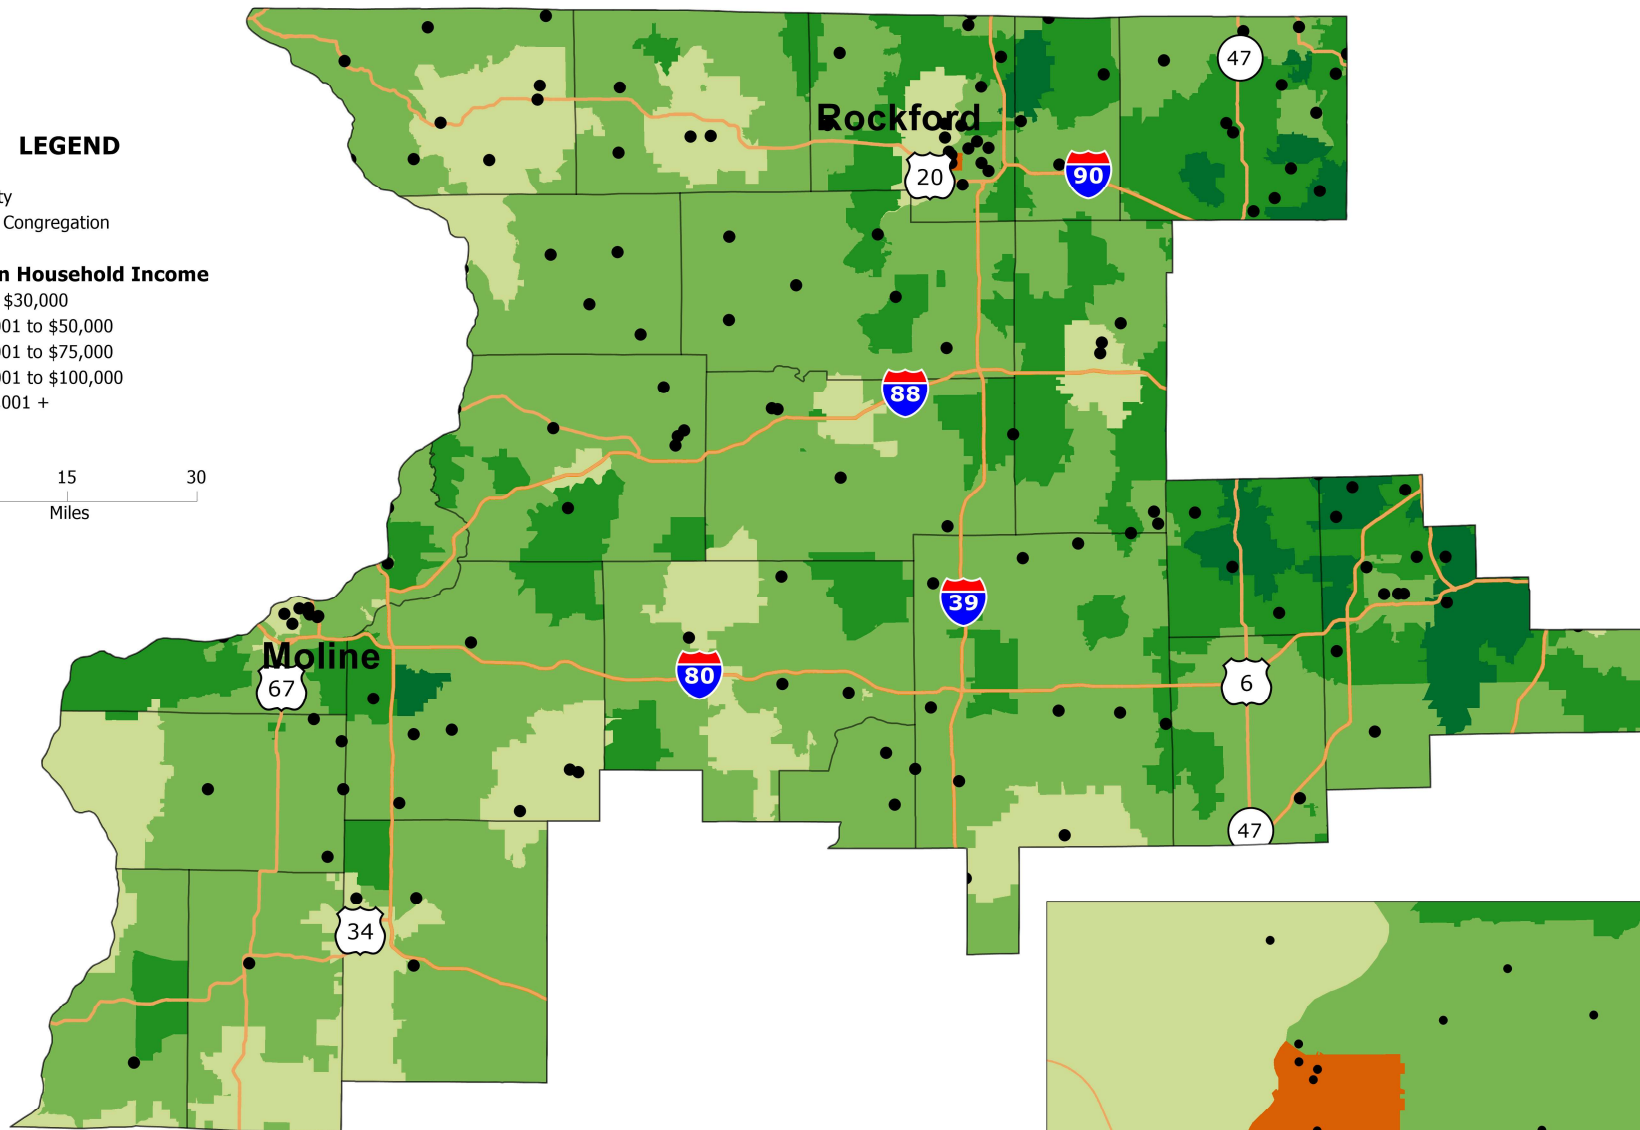

# Northern Illinois Synod 2020 Median Household Income by ZIP Codes

## LEGEND

-  County
-  ELCA Congregation

### Median Household Income

-  \$0 to \$30,000
-  \$30,001 to \$50,000
-  \$50,001 to \$75,000
-  \$75,001 to \$100,000
-  \$100,001 +

**ELCA World Hunger**  
**Evangelical Lutheran Church in America**  
 God's work. Our hands.