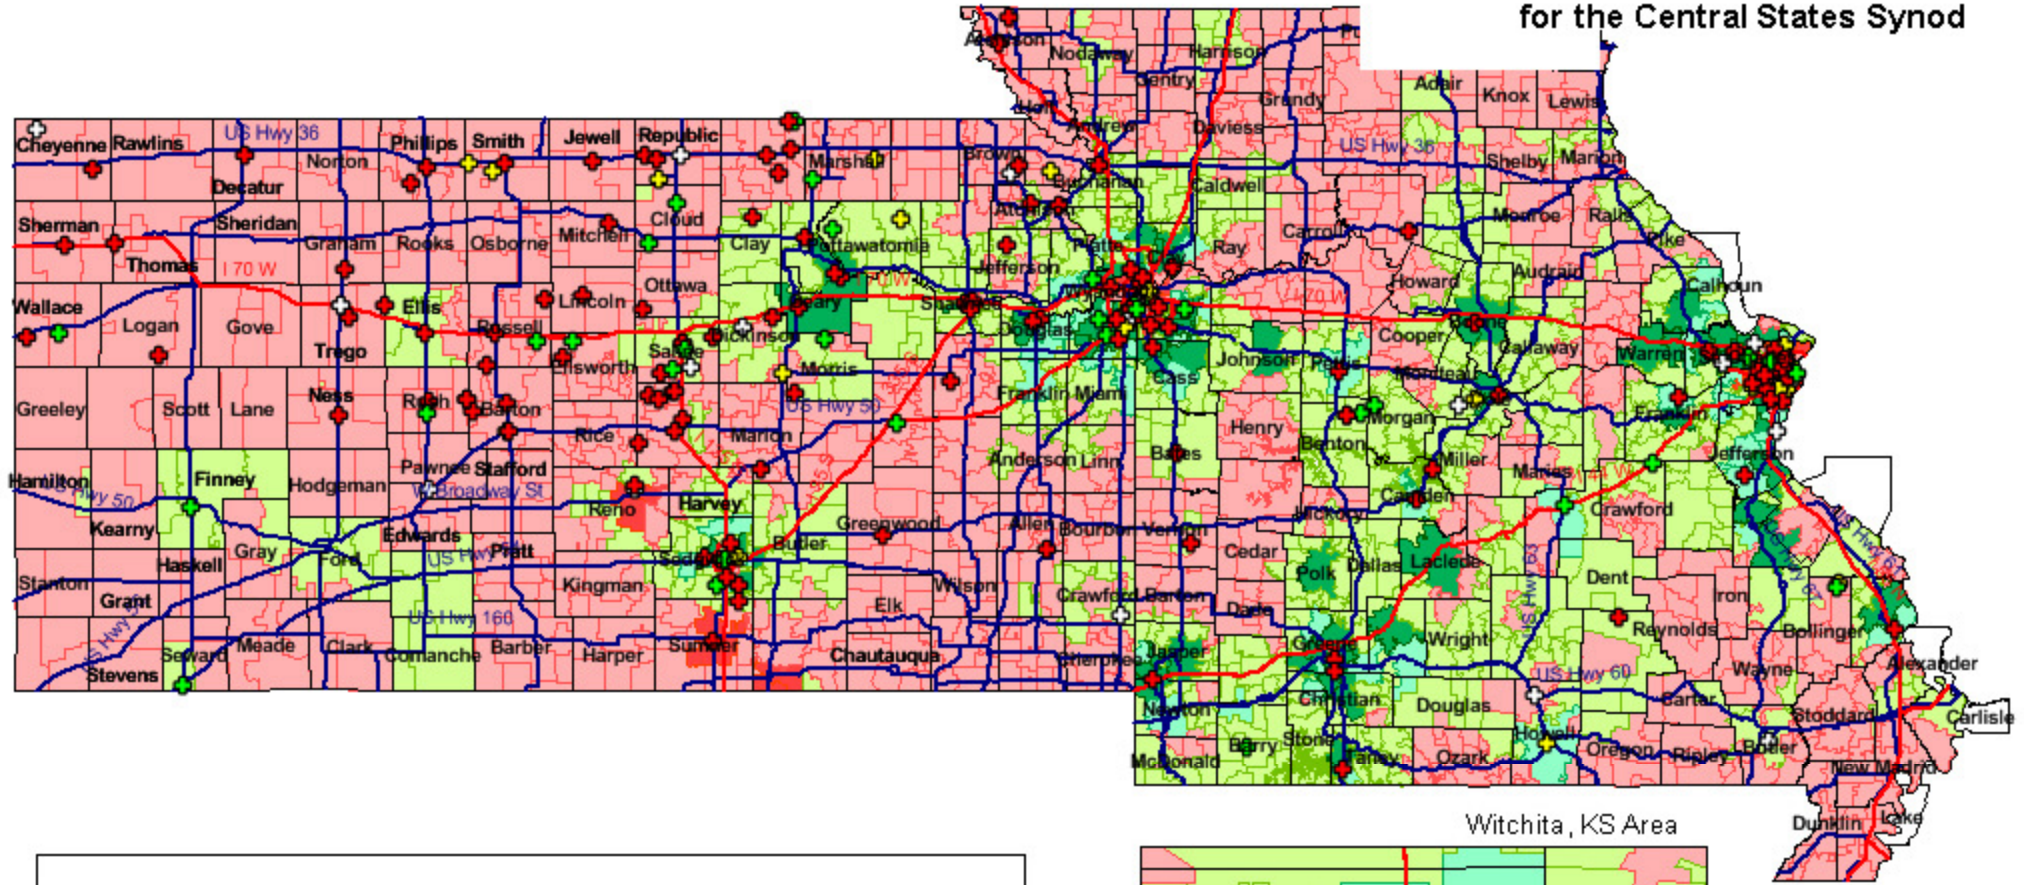

Projected Change in Population from 2010 to 2015  
by ZIP Codes and  
Change in Congregation Average Attendance  
from 2005 to 2010  
for the Central States Synod

Wichita, KS Area

**Projected Change in Population from 2010 to 2015  
by ZIP Codes and  
Change in Congregation Average Attendance  
from 2005 to 2010  
for the Kansas City Area of the Central States Synod**

Projected Change in Population from 2010 to 2015  
by ZIP Codes and  
Change in Congregation Average Attendance  
from 2005 to 2010  
for the St Louis Area of the Central States Synod