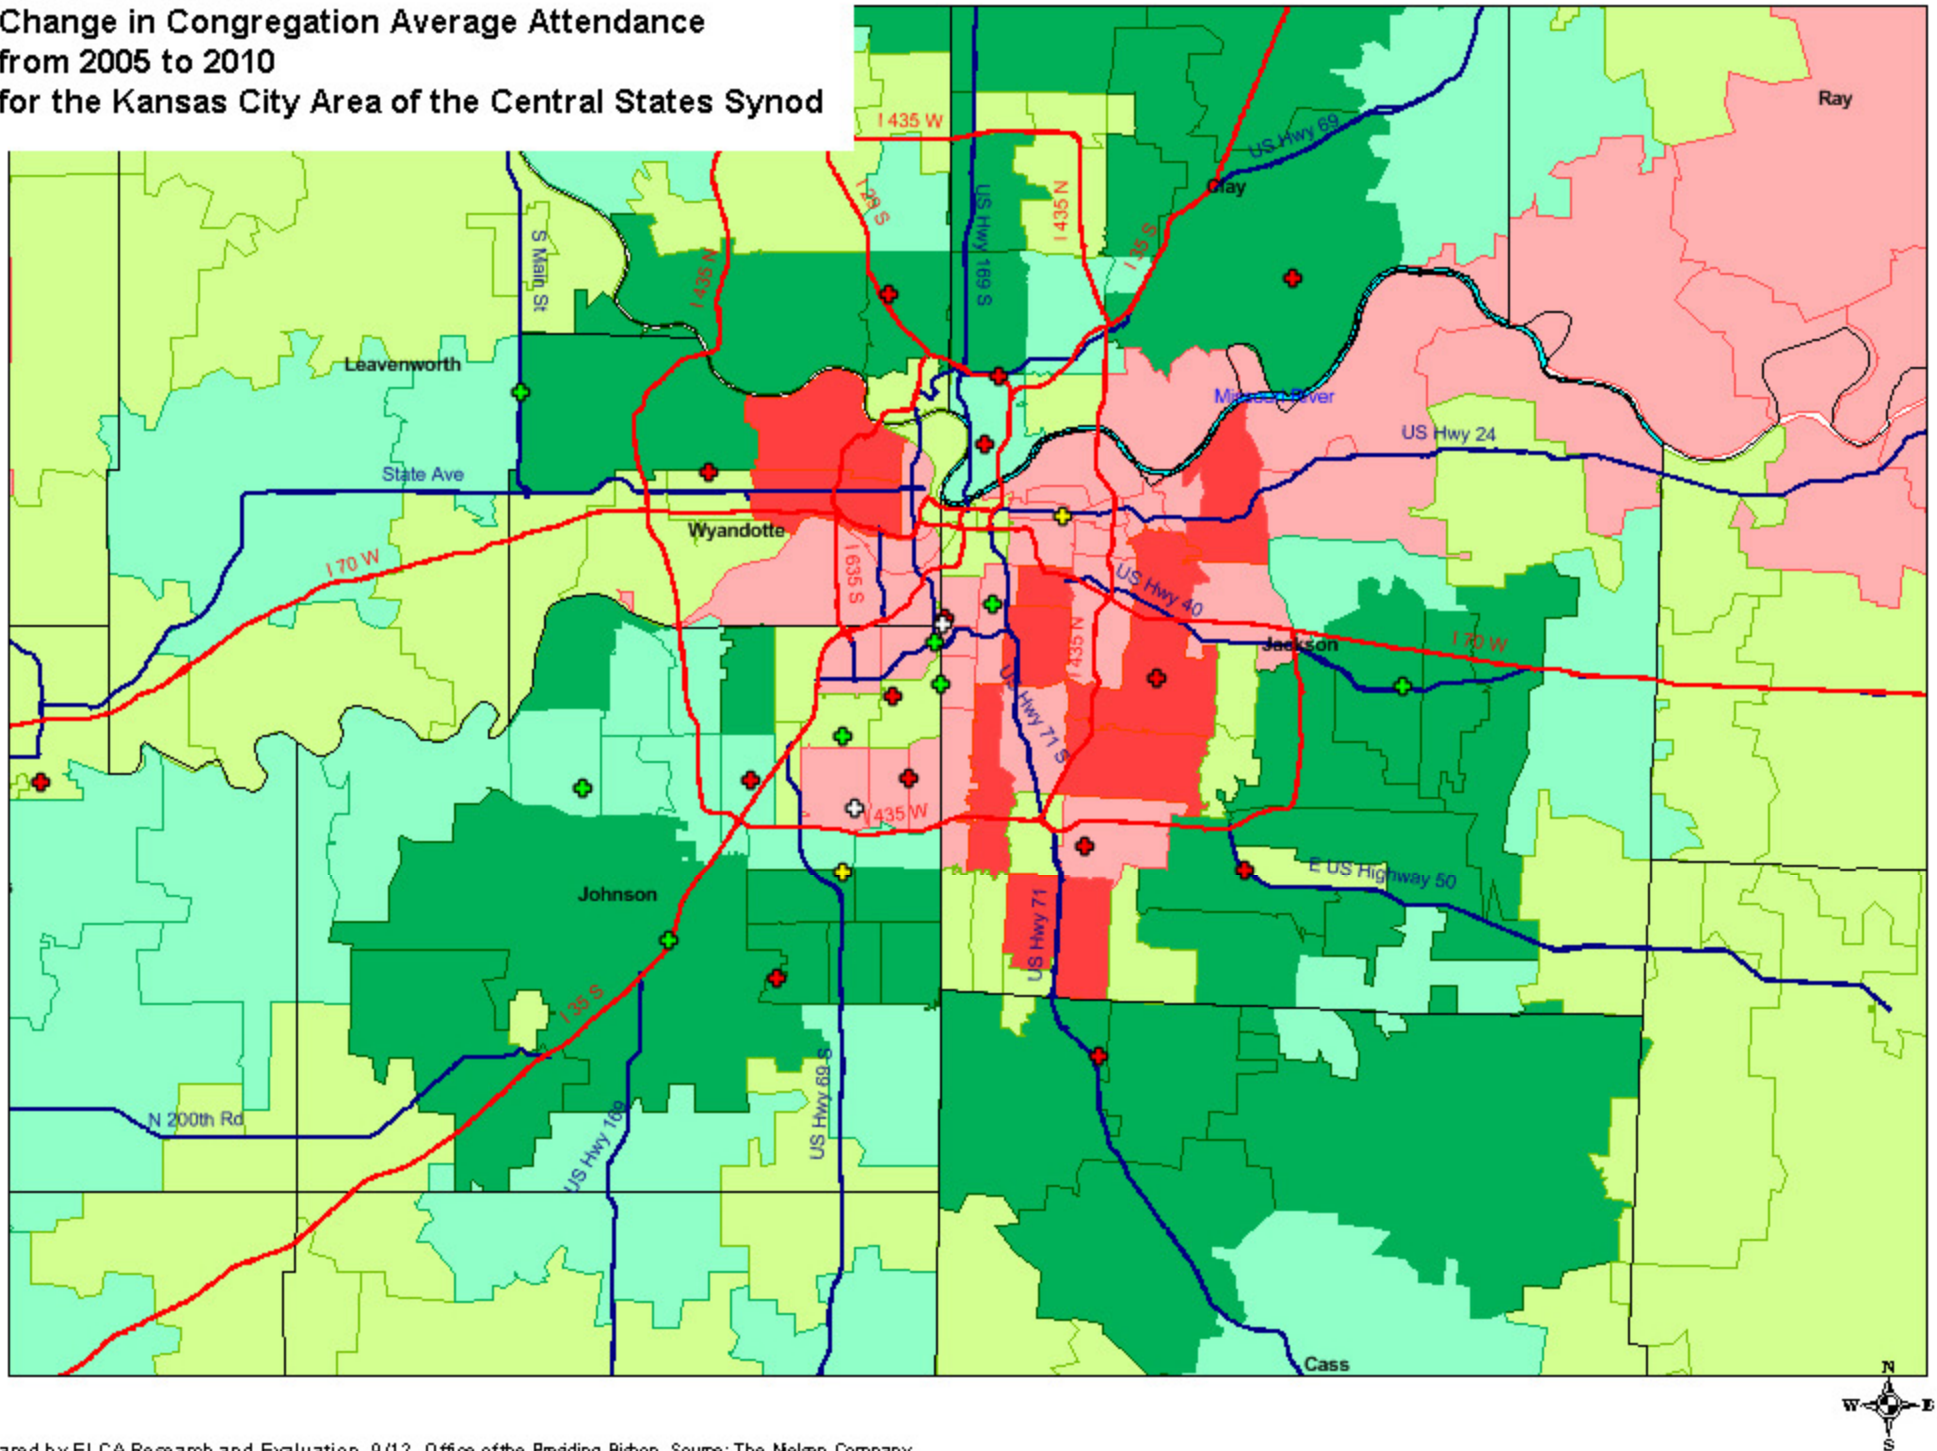

Projected Change in Population from 2010 to 2015  
by ZIP Codes and  
Change in Congregation Average Attendance  
from 2005 to 2010  
for the Central States Synod

Wichita, KS Area

**Projected Change in Population from 2010 to 2015  
by ZIP Codes and  
Change in Congregation Average Attendance  
from 2005 to 2010  
for the Kansas City Area of the Central States Synod**

Projected Change in Population from 2010 to 2015  
by ZIP Codes and  
Change in Congregation Average Attendance  
from 2005 to 2010  
for the St Louis Area of the Central States Synod