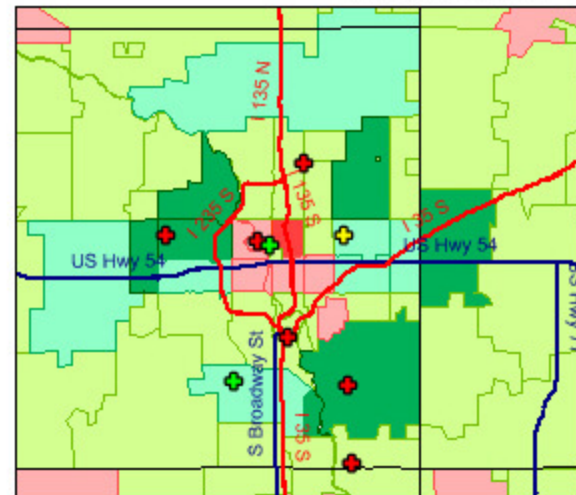

Projected Change in Population from 2010 to 2015  
by ZIP Codes and  
Change in Congregation Average Attendance  
from 2005 to 2010  
for the Central States Synod

Wichita, KS Area

**Projected Change in Population from 2010 to 2015  
by ZIP Codes and  
Change in Congregation Average Attendance  
from 2005 to 2010  
for the Kansas City Area of the Central States Synod**

Projected Change in Population from 2010 to 2015  
by ZIP Codes and  
Change in Congregation Average Attendance  
from 2005 to 2010  
for the St Louis Area of the Central States Synod