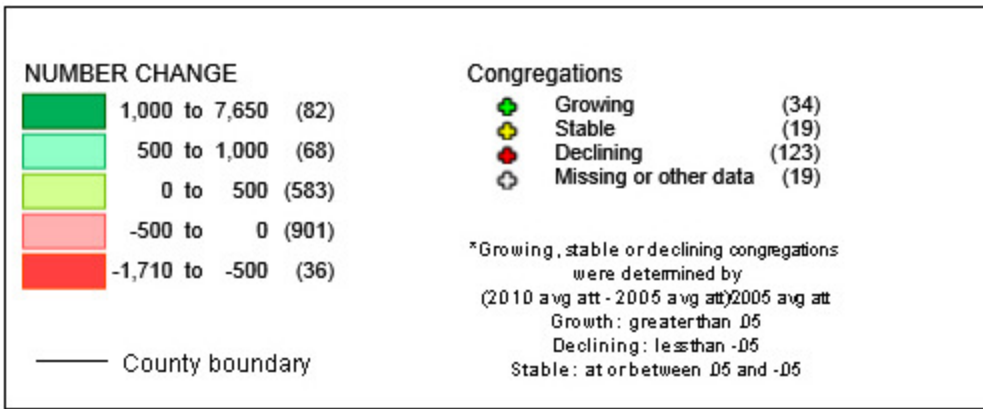

Projected Change in Population from 2010 to 2015  
by ZIP Codes and  
Change in Congregation Average Attendance  
from 2005 to 2010  
for the Central States Synod

Wichita, KS Area

**Projected Change in Population from 2010 to 2015  
by ZIP Codes and  
Change in Congregation Average Attendance  
from 2005 to 2010  
for the Kansas City Area of the Central States Synod**

Projected Change in Population from 2010 to 2015  
by ZIP Codes and  
Change in Congregation Average Attendance  
from 2005 to 2010  
for the St Louis Area of the Central States Synod