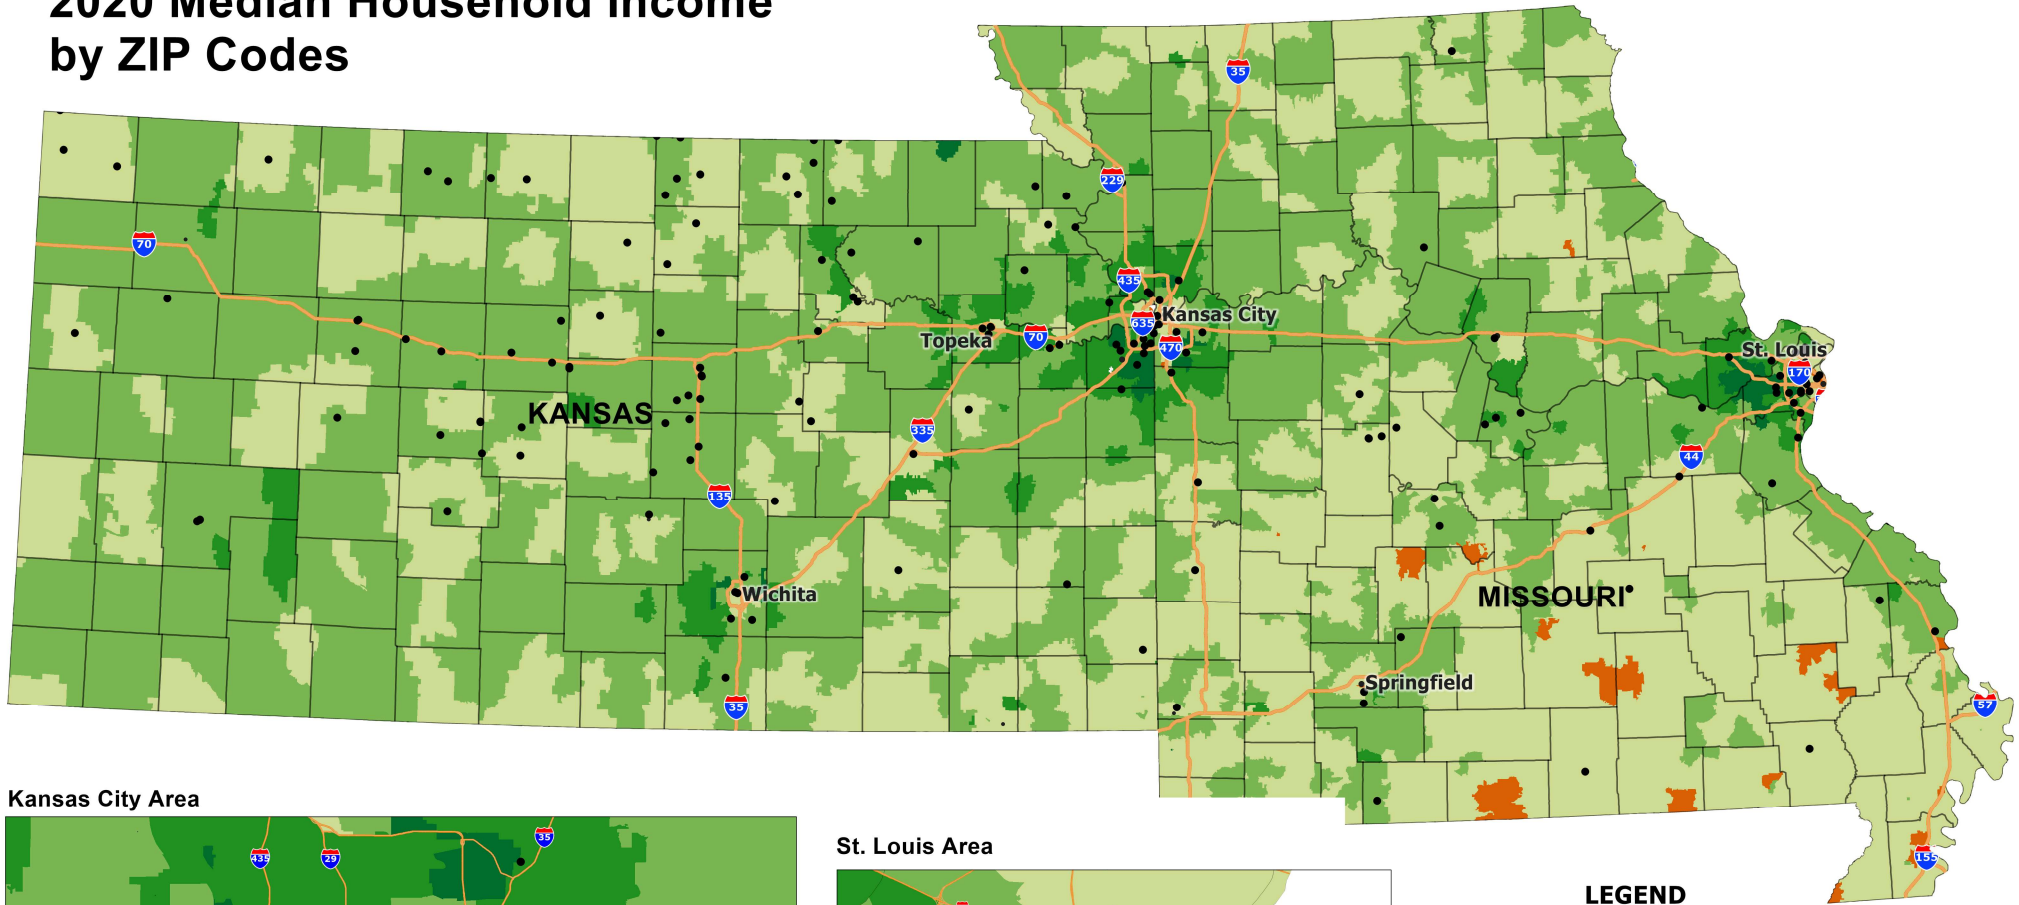

Central States Synod 2020 Median Household Income by ZIP Codes

Kansas City Area

St. Louis Area

LEGEND

-  County
-  State
-  ELCA Congregation

Median Household Income

-  \$0 to \$30,000
-  \$30,001 to \$50,000
-  \$50,001 to \$75,000
-  \$75,001 to \$100,000
-  \$100,001 +

ELCA World Hunger
Evangelical Lutheran Church in America
 God's work. Our hands.