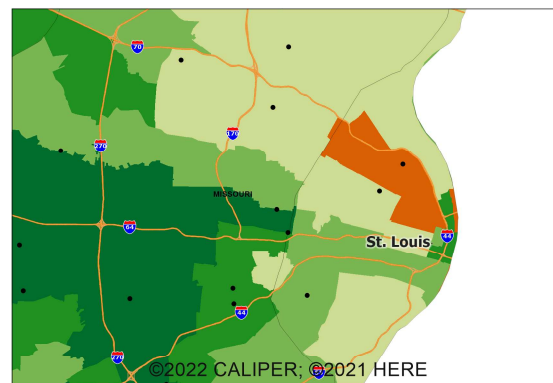

Central States Synod 2020 Median Household Income by ZIP Codes

Kansas City Area

St. Louis Area

LEGEND

-  County
-  State
-  ELCA Congregation

Median Household Income

-  \$0 to \$30,000
-  \$30,001 to \$50,000
-  \$50,001 to \$75,000
-  \$75,001 to \$100,000
-  \$100,001 +

ELCA World Hunger
Evangelical Lutheran Church in America
 God's work. Our hands.