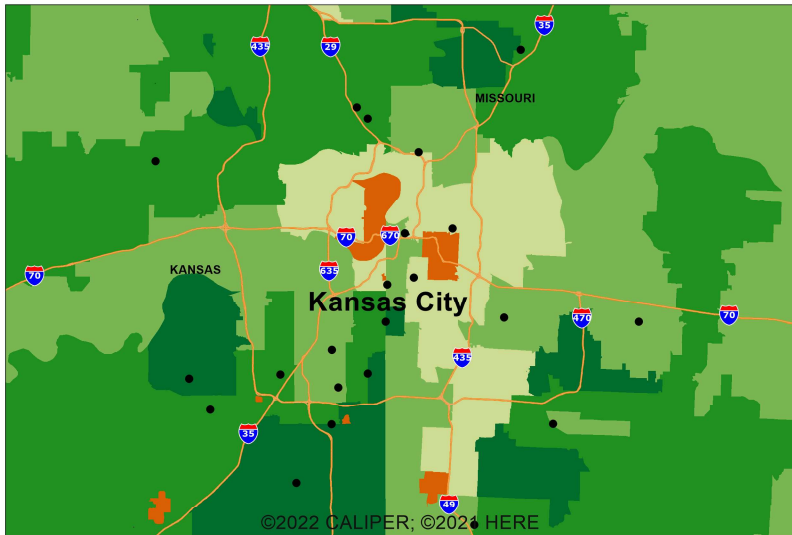

Central States Synod 2020 Median Household Income by ZIP Codes

Kansas City Area

St. Louis Area

LEGEND

-  County
-  State
-  ELCA Congregation

Median Household Income

-  \$0 to \$30,000
-  \$30,001 to \$50,000
-  \$50,001 to \$75,000
-  \$75,001 to \$100,000
-  \$100,001 +

ELCA World Hunger
Evangelical Lutheran Church in America
 God's work. Our hands.