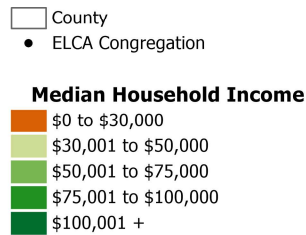

LEGEND

ELCA World Hunger
Evangelical Lutheran Church in America
God's work. Our hands.