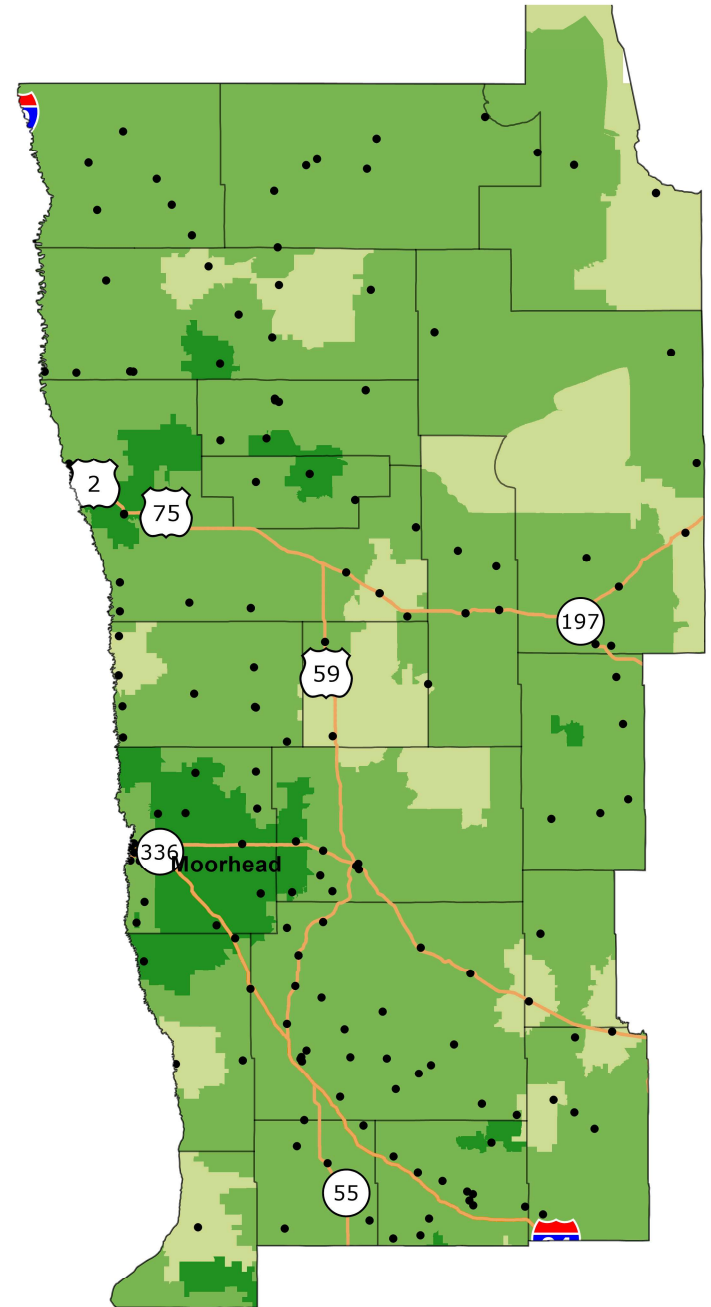

# Northwestern Minnesota Synod 2020 Median Household Income by ZIP Codes

Moorhead MN Area

## LEGEND

**ELCA World Hunger**  
**Evangelical Lutheran Church in America**  
 God's work. Our hands.