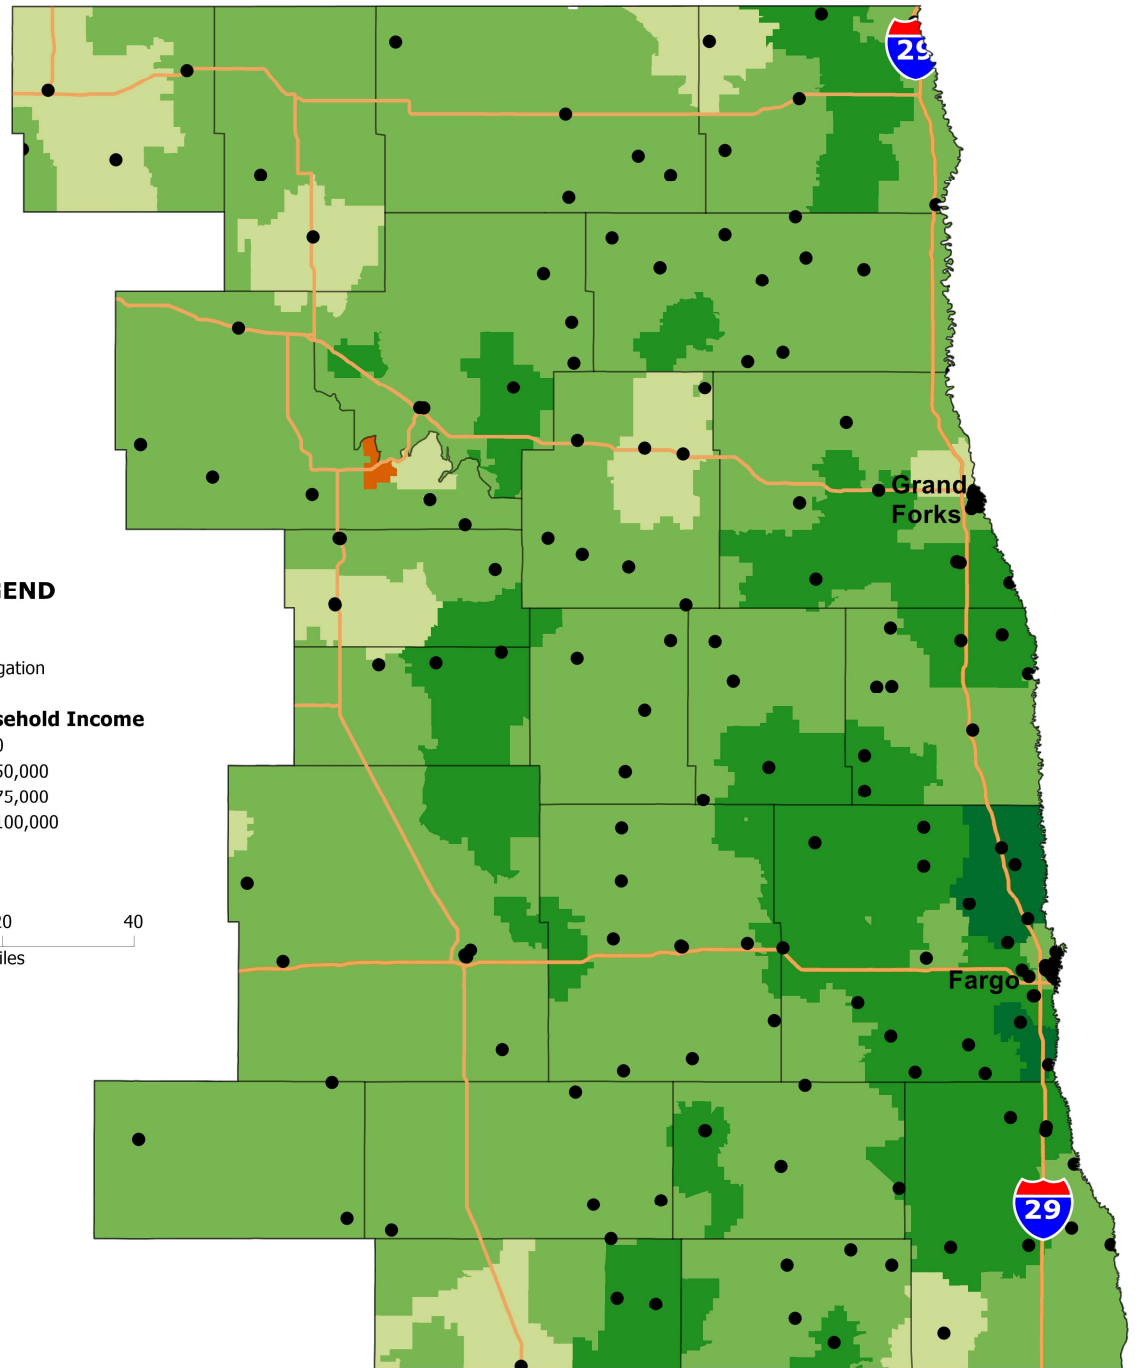

Eastern North Dakota Synod 2020 Median Household Income by ZIP Codes

Grand Forks Area

Fargo Area

LEGEND

□ County

● ELCA Congregation

Median Household Income

■ \$0 to \$30,000

■ \$30,001 to \$50,000

■ \$50,001 to \$75,000

■ \$75,001 to \$100,000

■ \$100,001 +

ELCA World Hunger
Evangelical Lutheran Church in America
 God's work. Our hands.