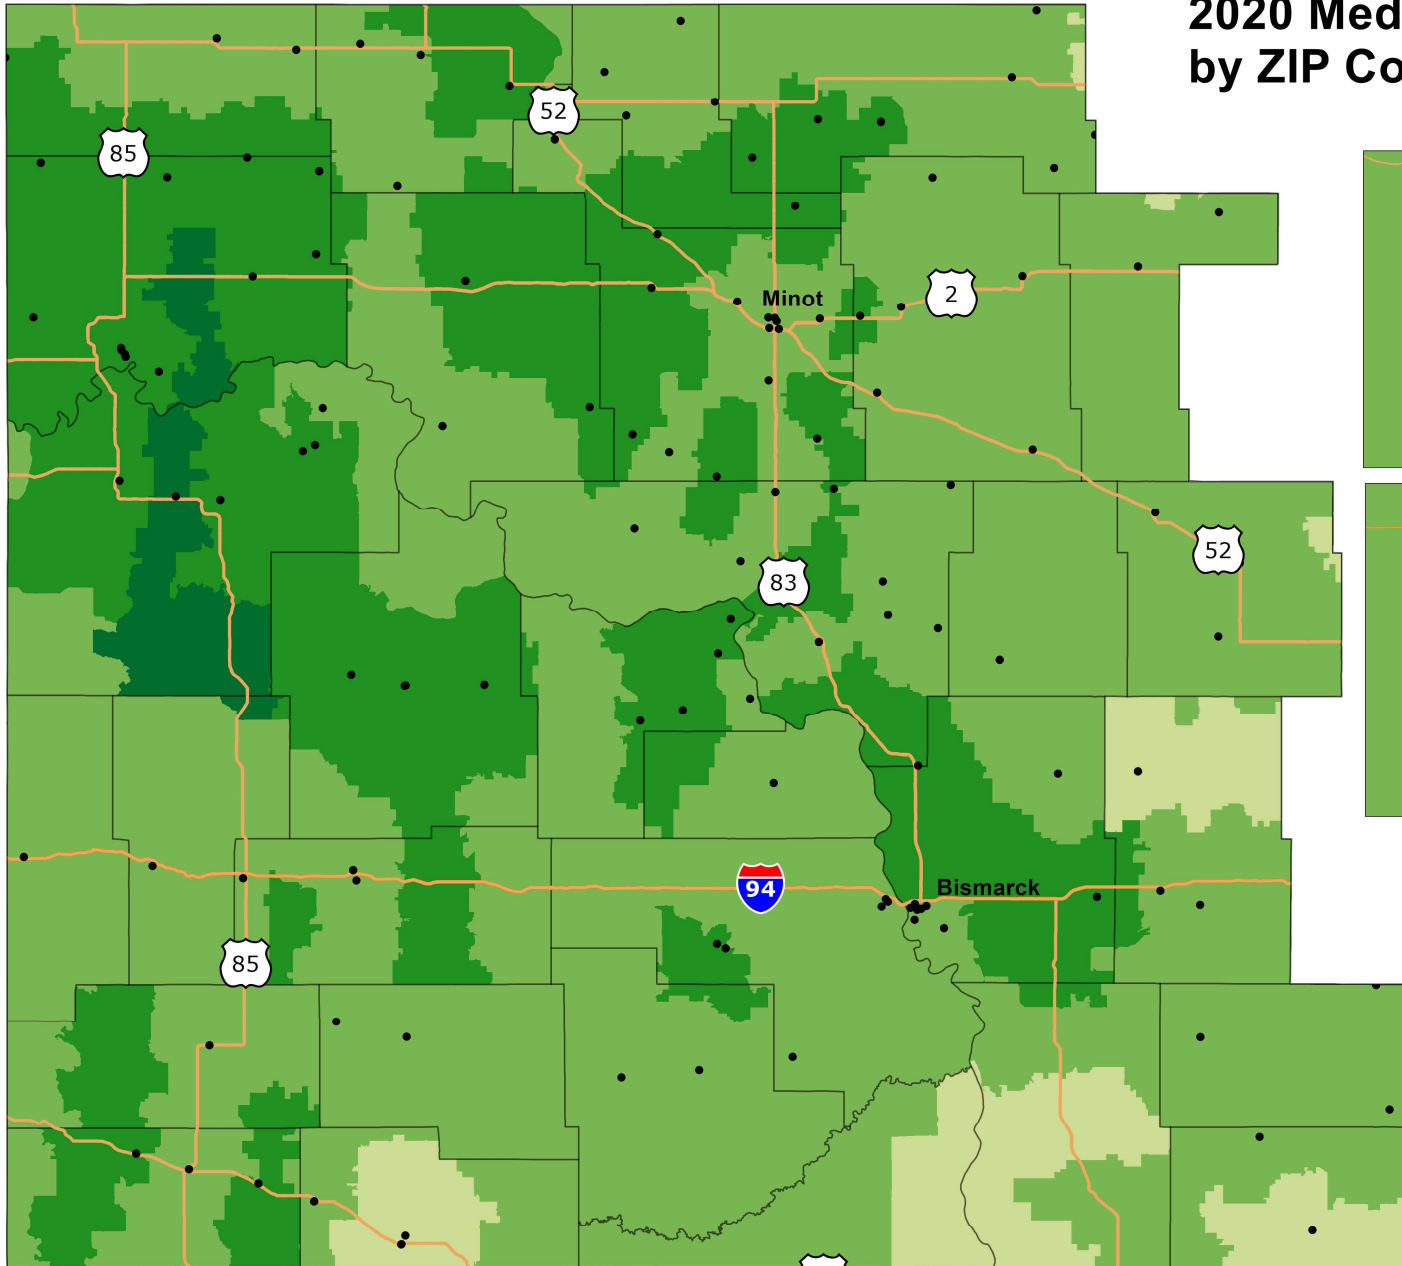

Western North Dakota Synod 2020 Median Household Income by ZIP Codes

©2022 CALIPER; ©2021 HERE

©2022 CALIPER; ©2021 HERE

©2022 CALIPER; ©2021 HERE

Bismarck Area

LEGEND

- County
- ELCA Congregation

Median Household Income

- \$0 to \$30,000
- \$30,001 to \$50,000
- \$50,001 to \$75,000
- \$75,001 to \$100,000
- \$100,001 +

ELCA World Hunger
Evangelical Lutheran Church in America
God's work. Our hands.