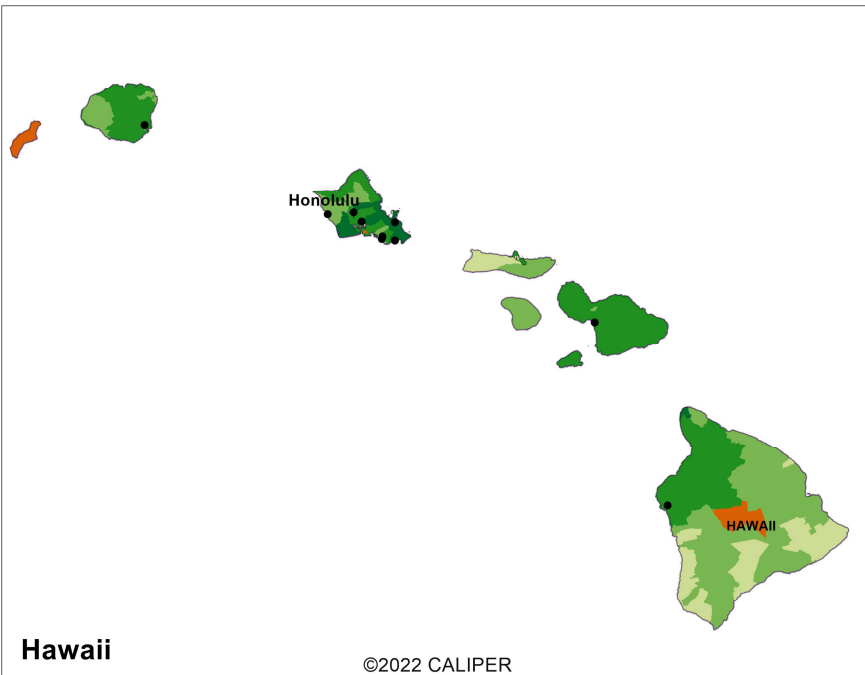

ELCA World Hunger
Evangelical Lutheran Church in America
God's work. Our hands.