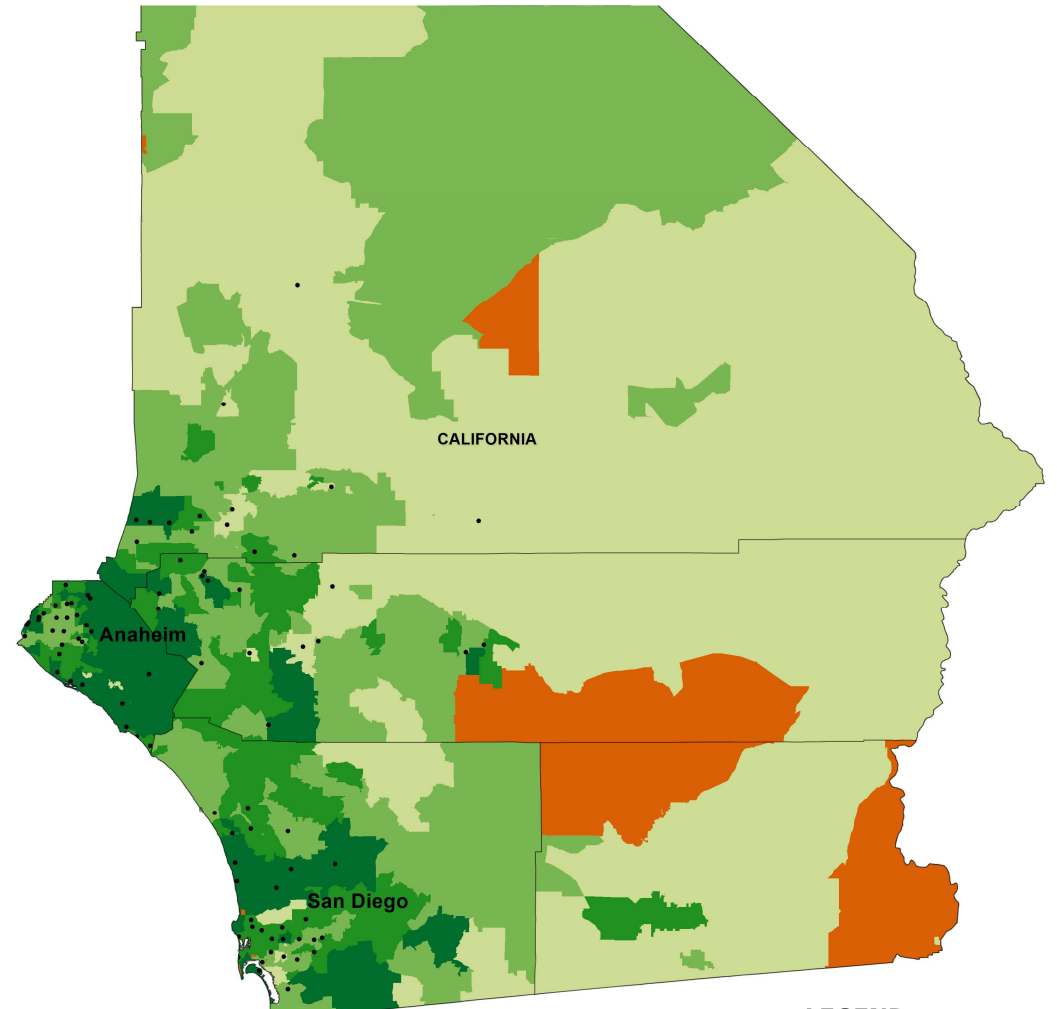

# Pacifica Synod 2020 Median Household Income by ZIP Codes

San Diego Area

## LEGEND

- County
- ELCA Congregation

### Median Household Income

- \$0 to \$30,000
- \$30,001 to \$50,000
- \$50,001 to \$75,000
- \$75,001 to \$100,000
- \$100,001 +

**ELCA World Hunger**  
**Evangelical Lutheran Church in America**  
 God's work. Our hands.