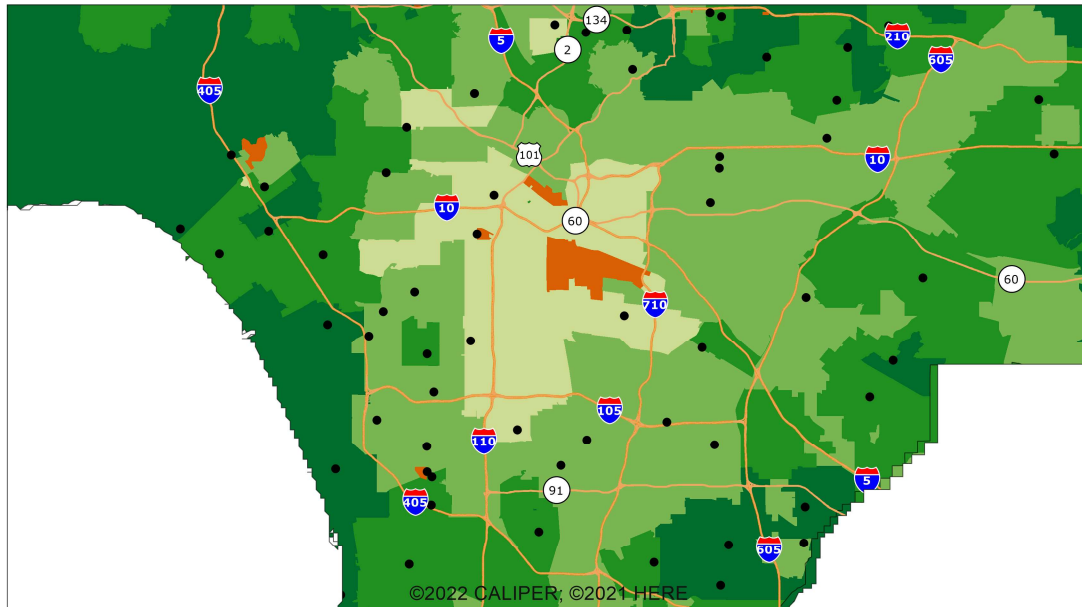

# Southwest California Synod 2020 Median Household Income by ZIP Codes

## LEGEND

- County
- ELCA Congregation

### Median Household Income

- \$0 to \$30,000
- \$30,001 to \$50,000
- \$50,001 to \$75,000
- \$75,001 to \$100,000
- \$100,001 +

©2022 CALIPER; ©2021 HERE

©2022 CALIPER; ©2021 HERE

Los Angeles Area

**ELCA World Hunger**  
**Evangelical Lutheran Church in America**  
 God's work. Our hands.