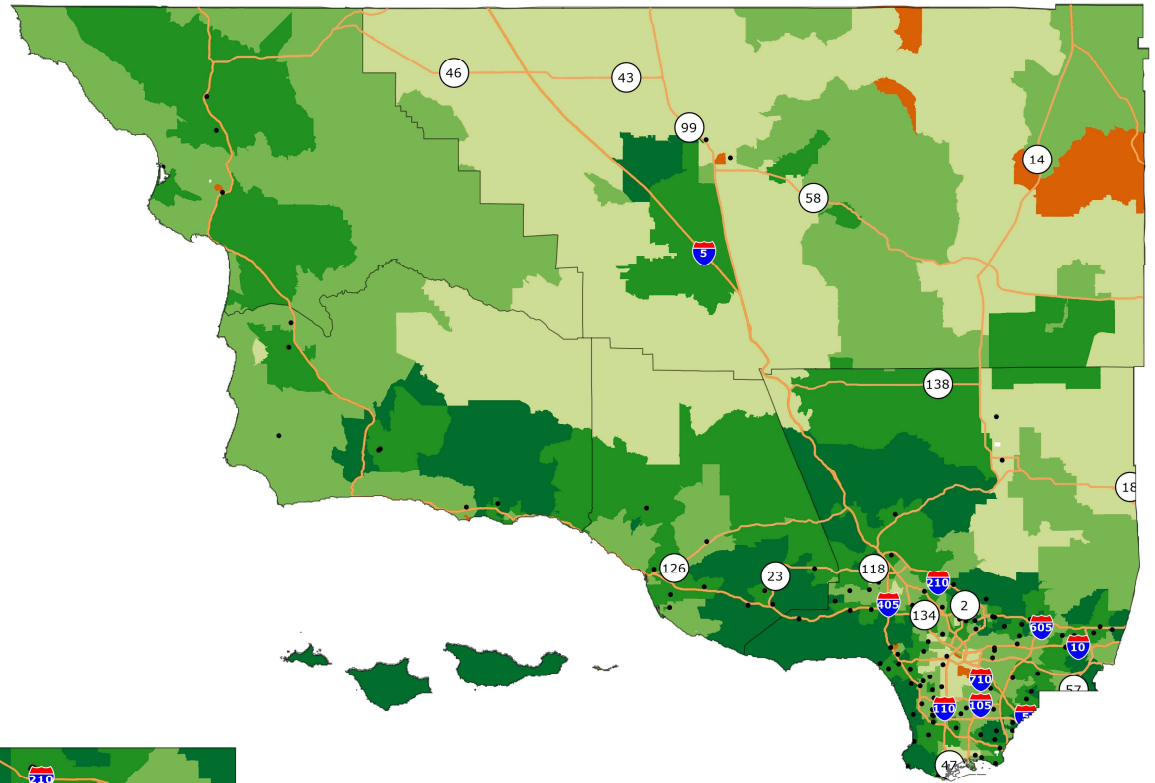

# Southwest California Synod 2020 Median Household Income by ZIP Codes

## LEGEND

- County
- ELCA Congregation

### Median Household Income

- \$0 to \$30,000
- \$30,001 to \$50,000
- \$50,001 to \$75,000
- \$75,001 to \$100,000
- \$100,001 +

©2022 CALIPER; ©2021 HERE

©2022 CALIPER; ©2021 HERE

Los Angeles Area

**ELCA World Hunger**  
**Evangelical Lutheran Church in America**  
 God's work. Our hands.