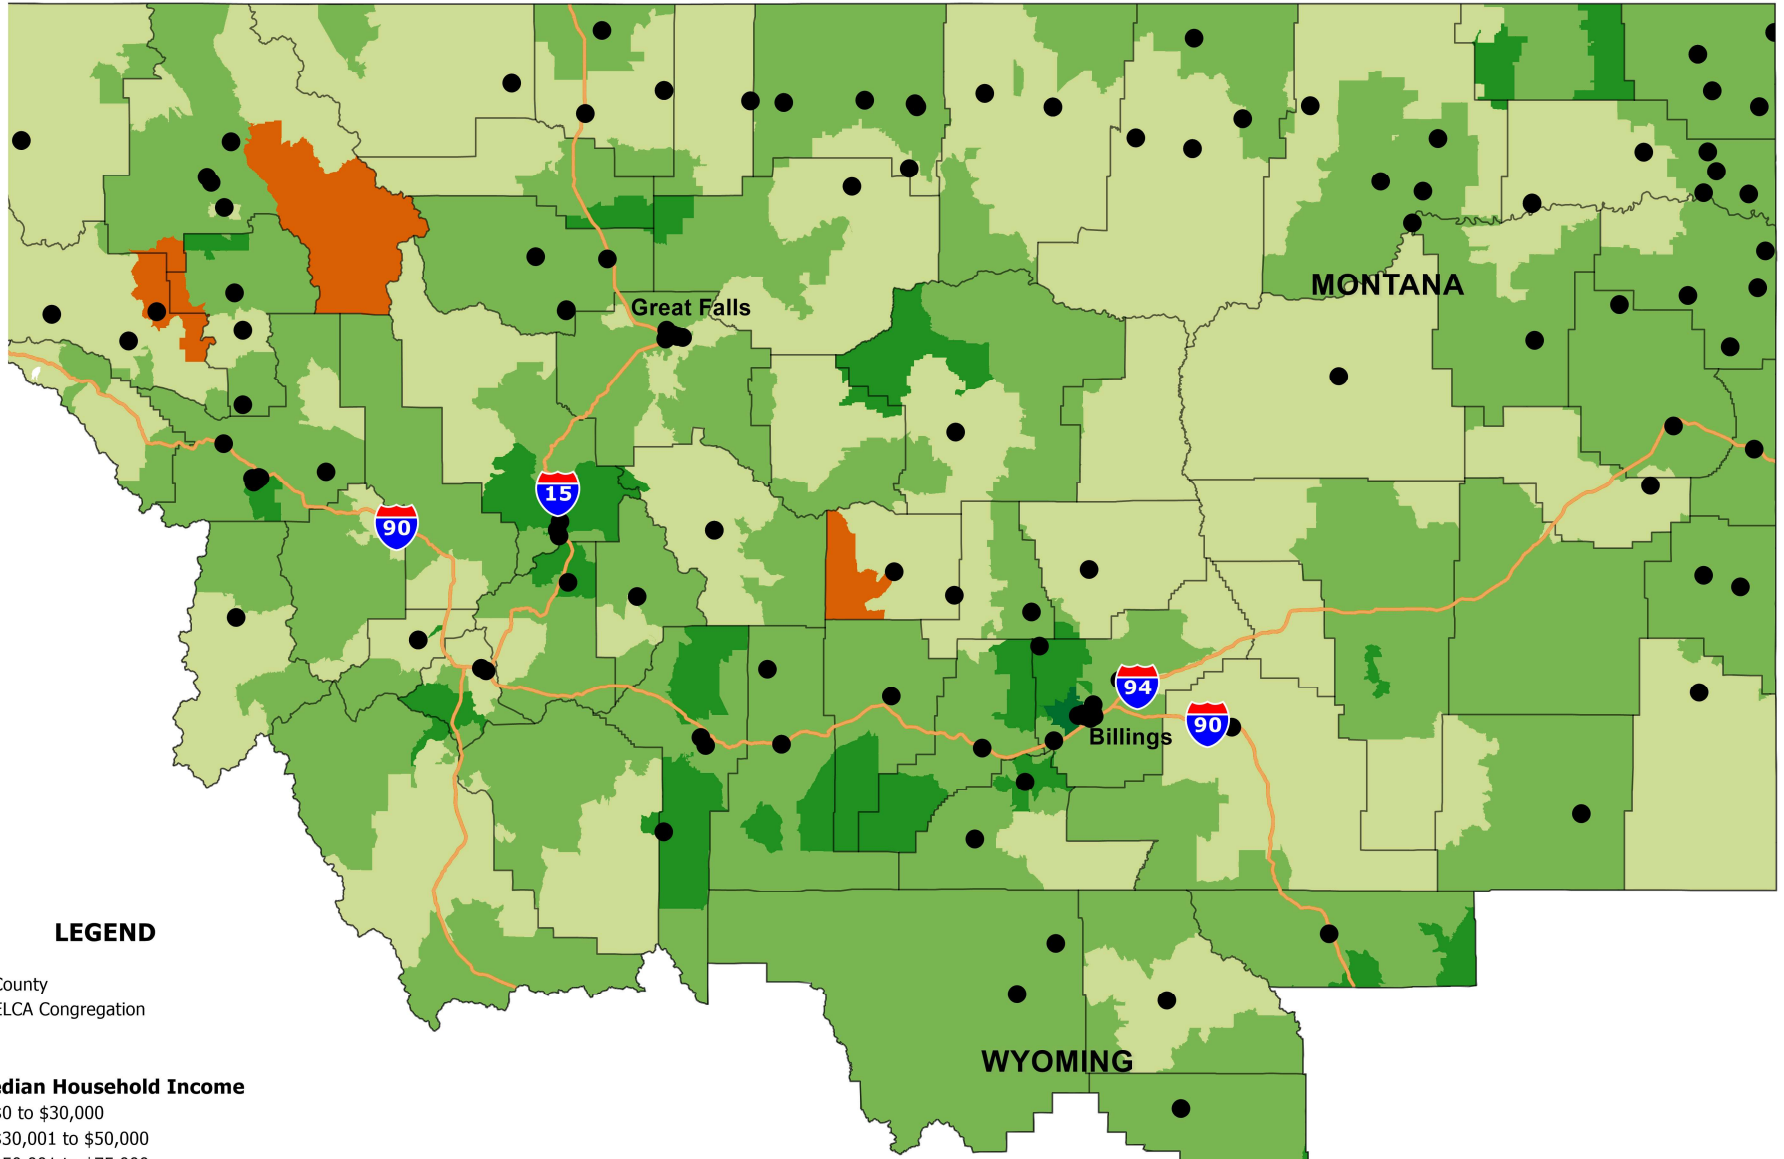

# Montana Synod 2020 Median Household Income by ZIP Codes

## LEGEND

-  County
-  ELCA Congregation

### Median Household Income

-  \$0 to \$30,000
-  \$30,001 to \$50,000
-  \$50,001 to \$75,000
-  \$75,001 to \$100,000
-  \$100,001 +

**ELCA World Hunger**  
**Evangelical Lutheran Church in America**  
 God's work. Our hands.