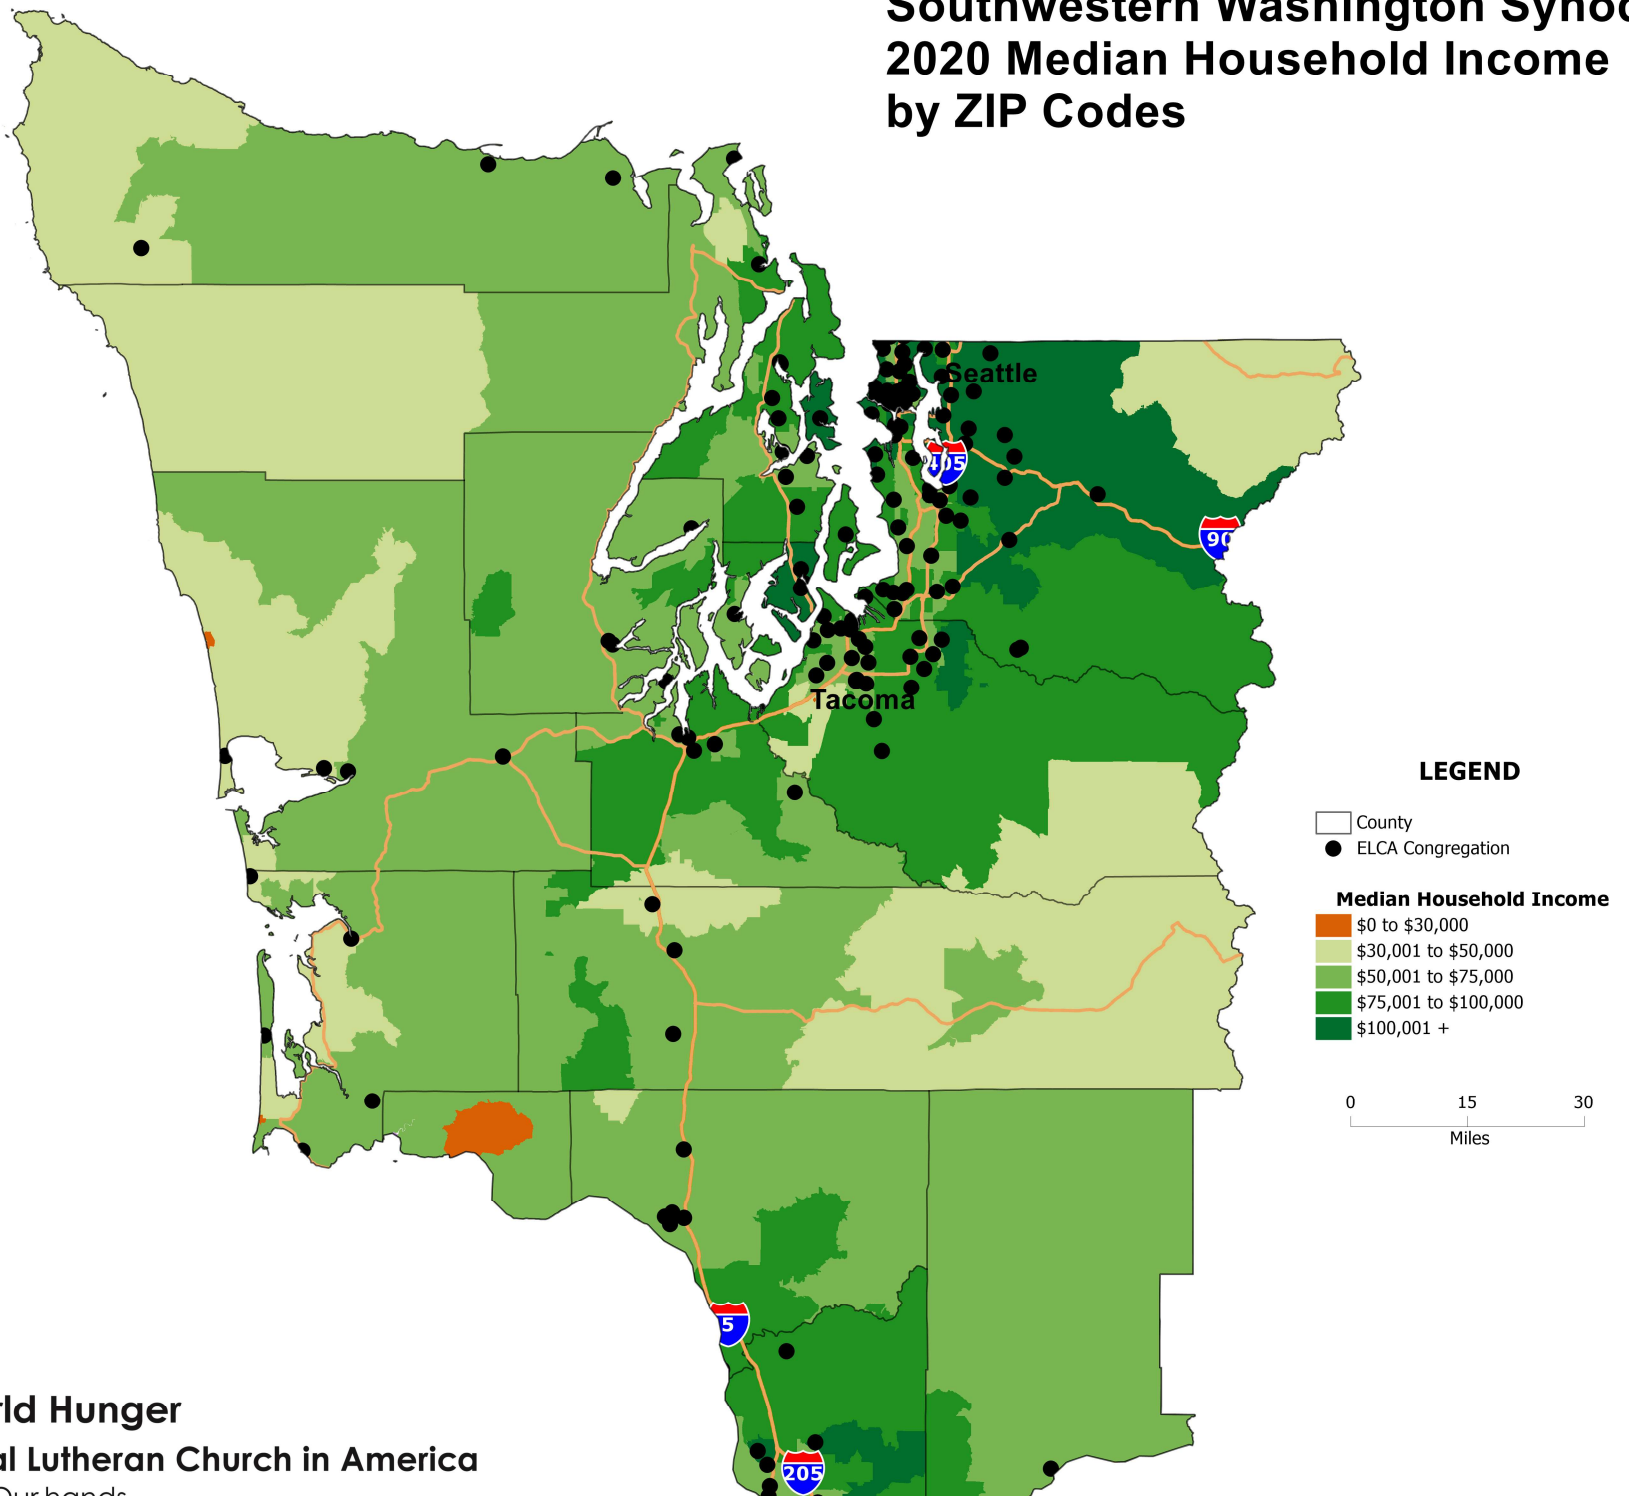

Southwestern Washington Synod 2020 Median Household Income by ZIP Codes

ELCA World Hunger
Evangelical Lutheran Church in America
God's work. Our hands.

Southwestern Washington Synod: Select Area 2020 Median Household Income by ZIP Codes

Seattle - Tacoma Area