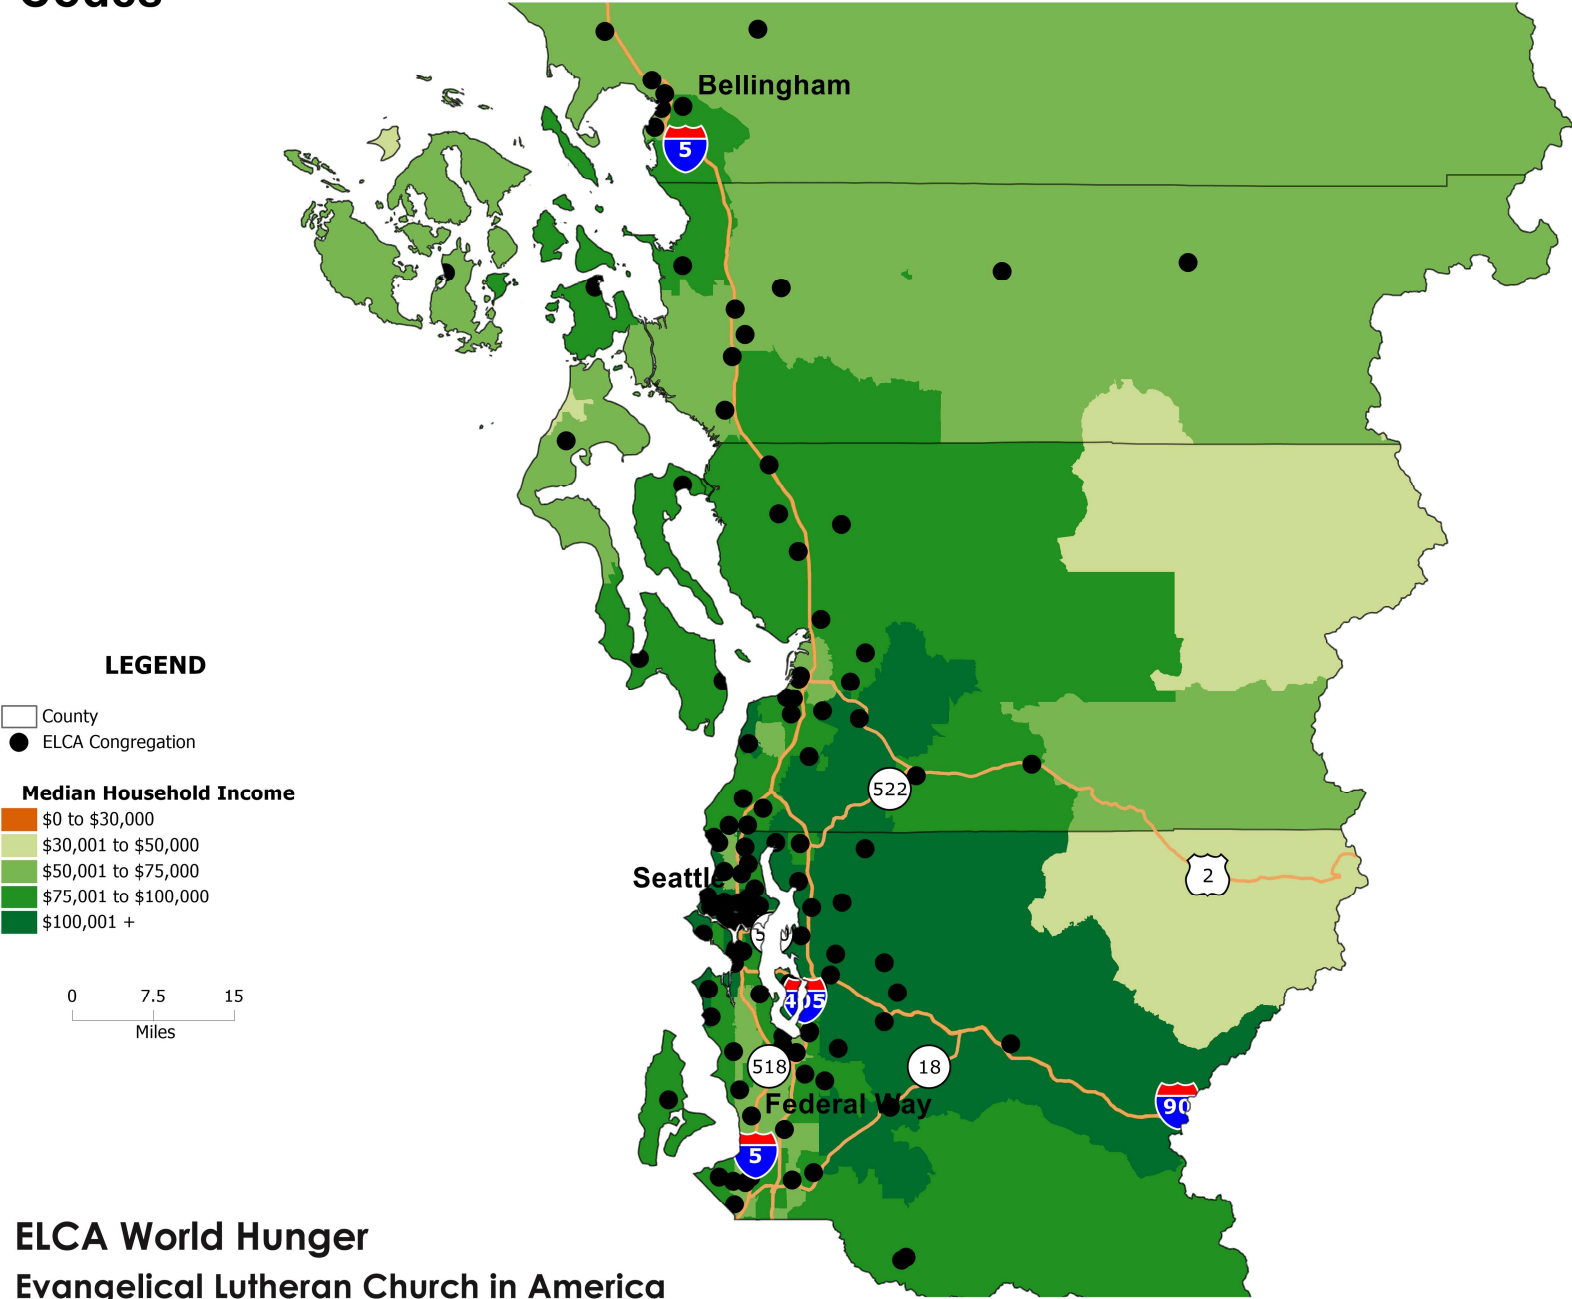

# Northwest Washington Synod 2020 Median Household Income by ZIP Codes

**ELCA World Hunger**  
Evangelical Lutheran Church in America  
God's work. Our hands.

# Northwest Washington Synod: Select Areas 2020 Median Household Income by ZIP Codes

Bellingham Area

Seattle Area